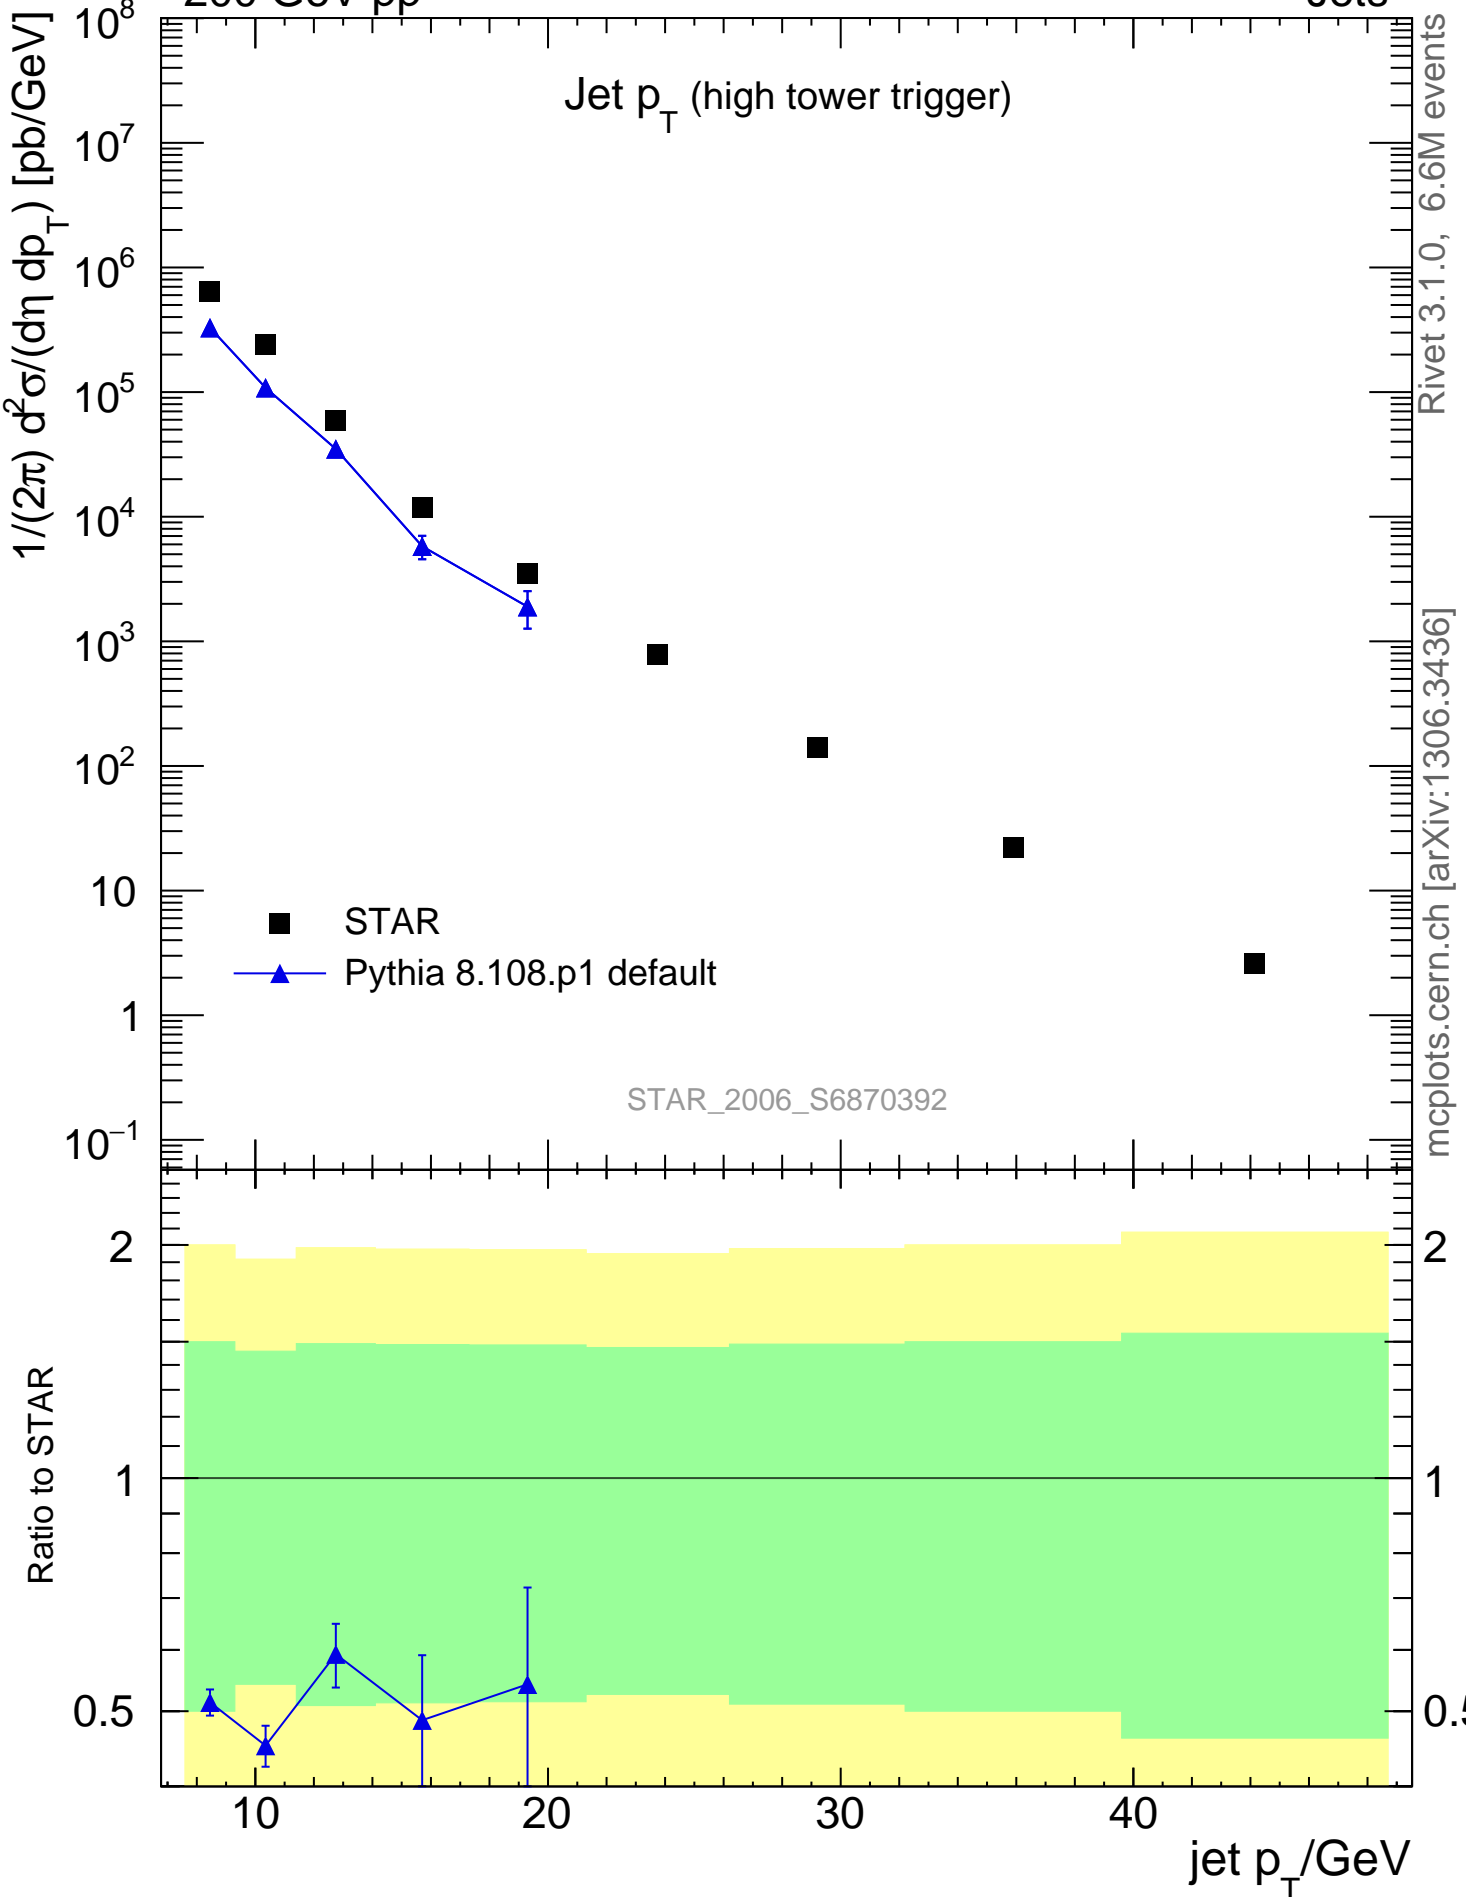

200 GeV pp

Jets

Jet p_T (high tower trigger)

Rivet 3.1.0, 6.6M events
mcplots.cern.ch [arXiv:1306.3436]

STAR_2006_S6870392