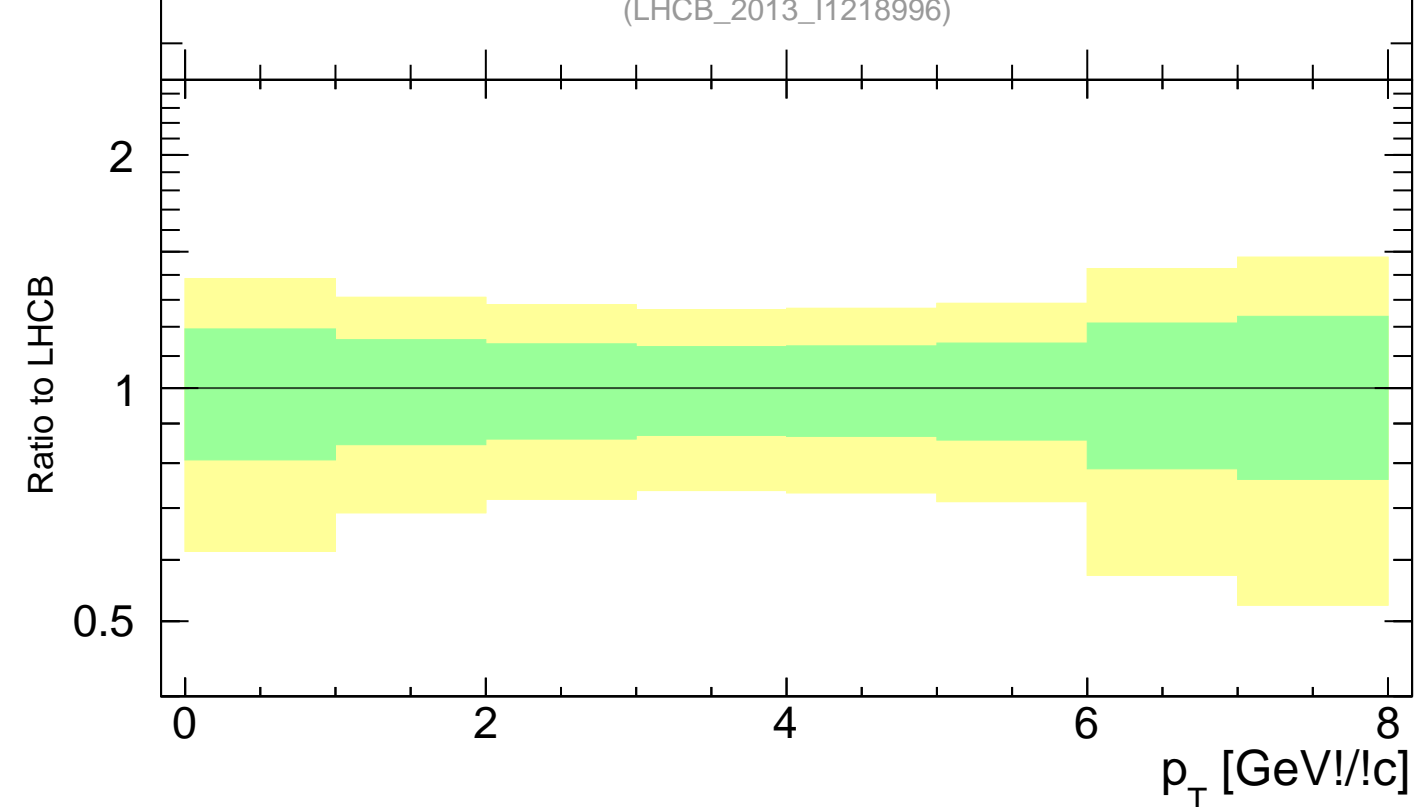

7000 GeV pp

Soft QCD

mcplots.cern.ch [arXiv:1306.3436]