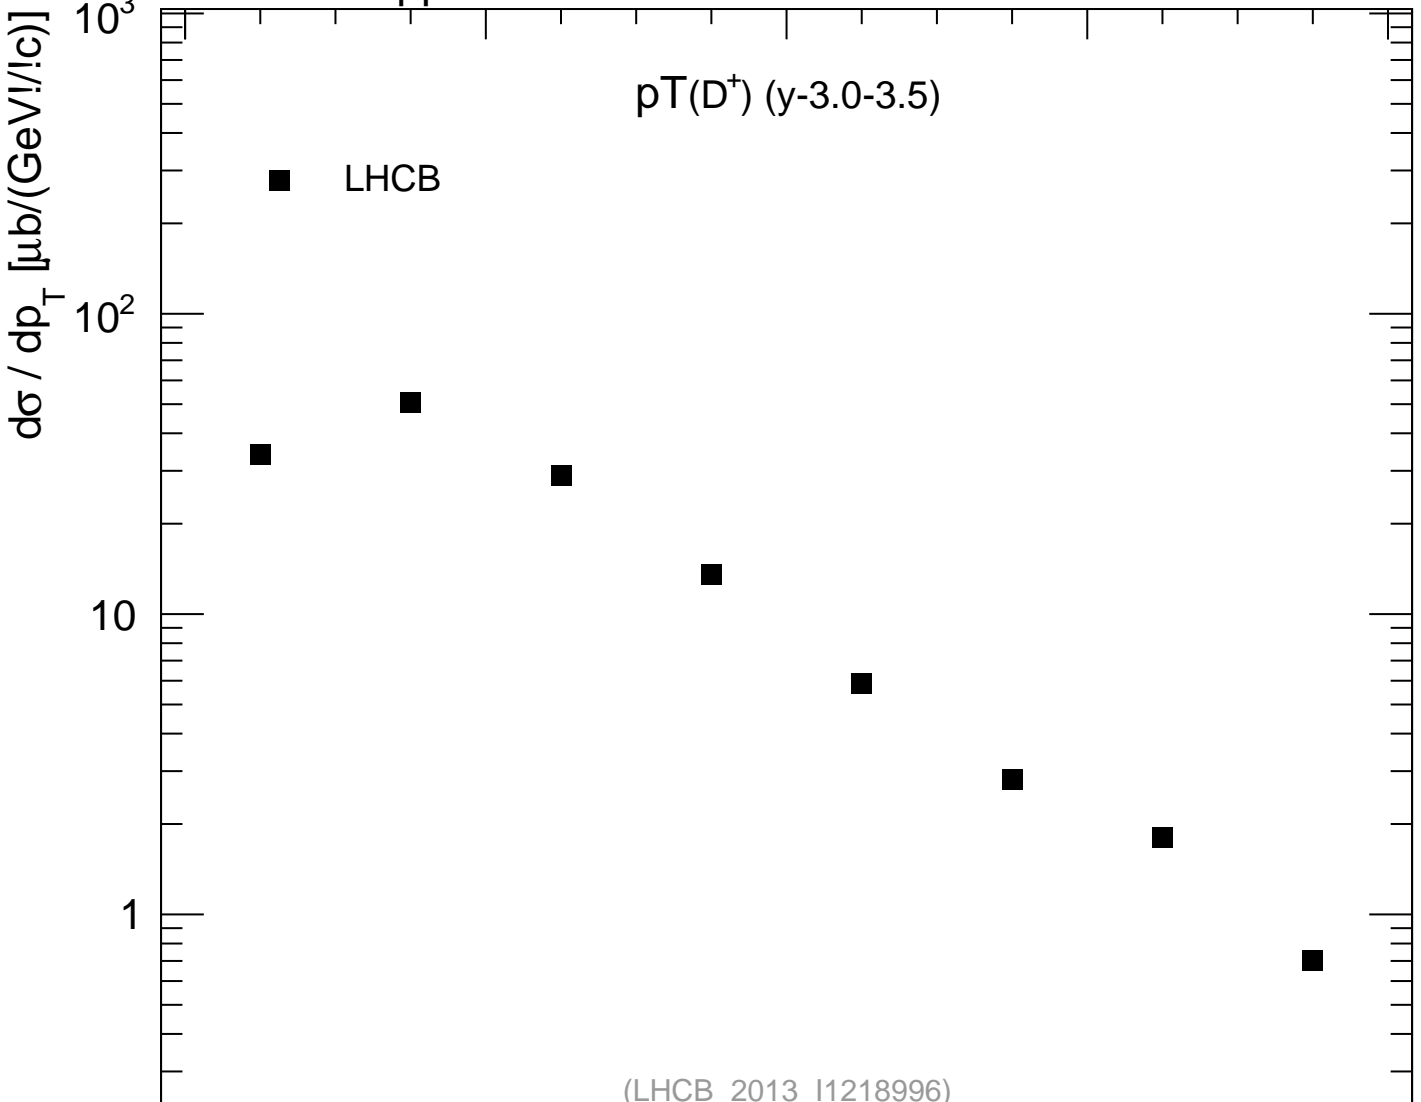

7000 GeV pp

Soft QCD

mcplots.cern.ch [arXiv:1306.3436]