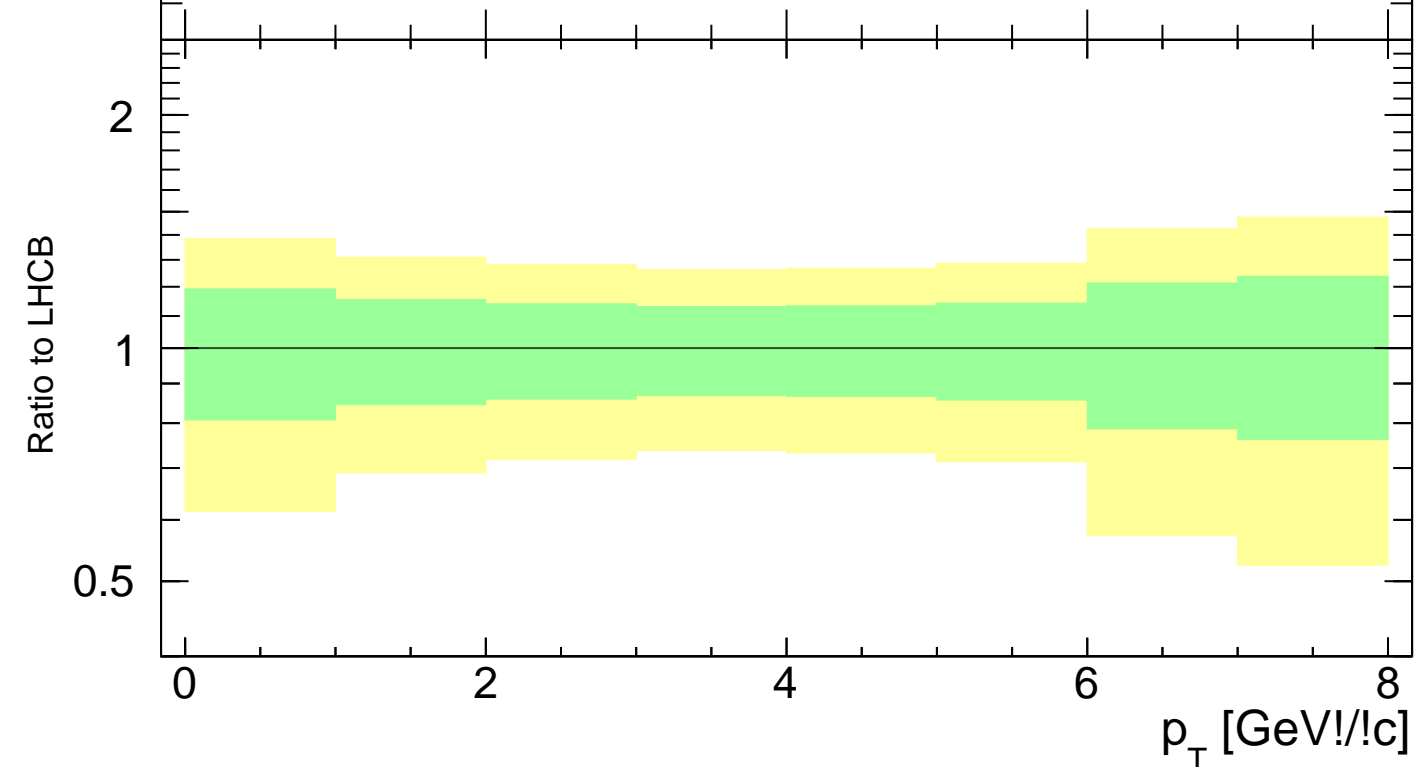

7000 GeV pp

Soft QCD

mcplots.cern.ch [arXiv:1306.3436]