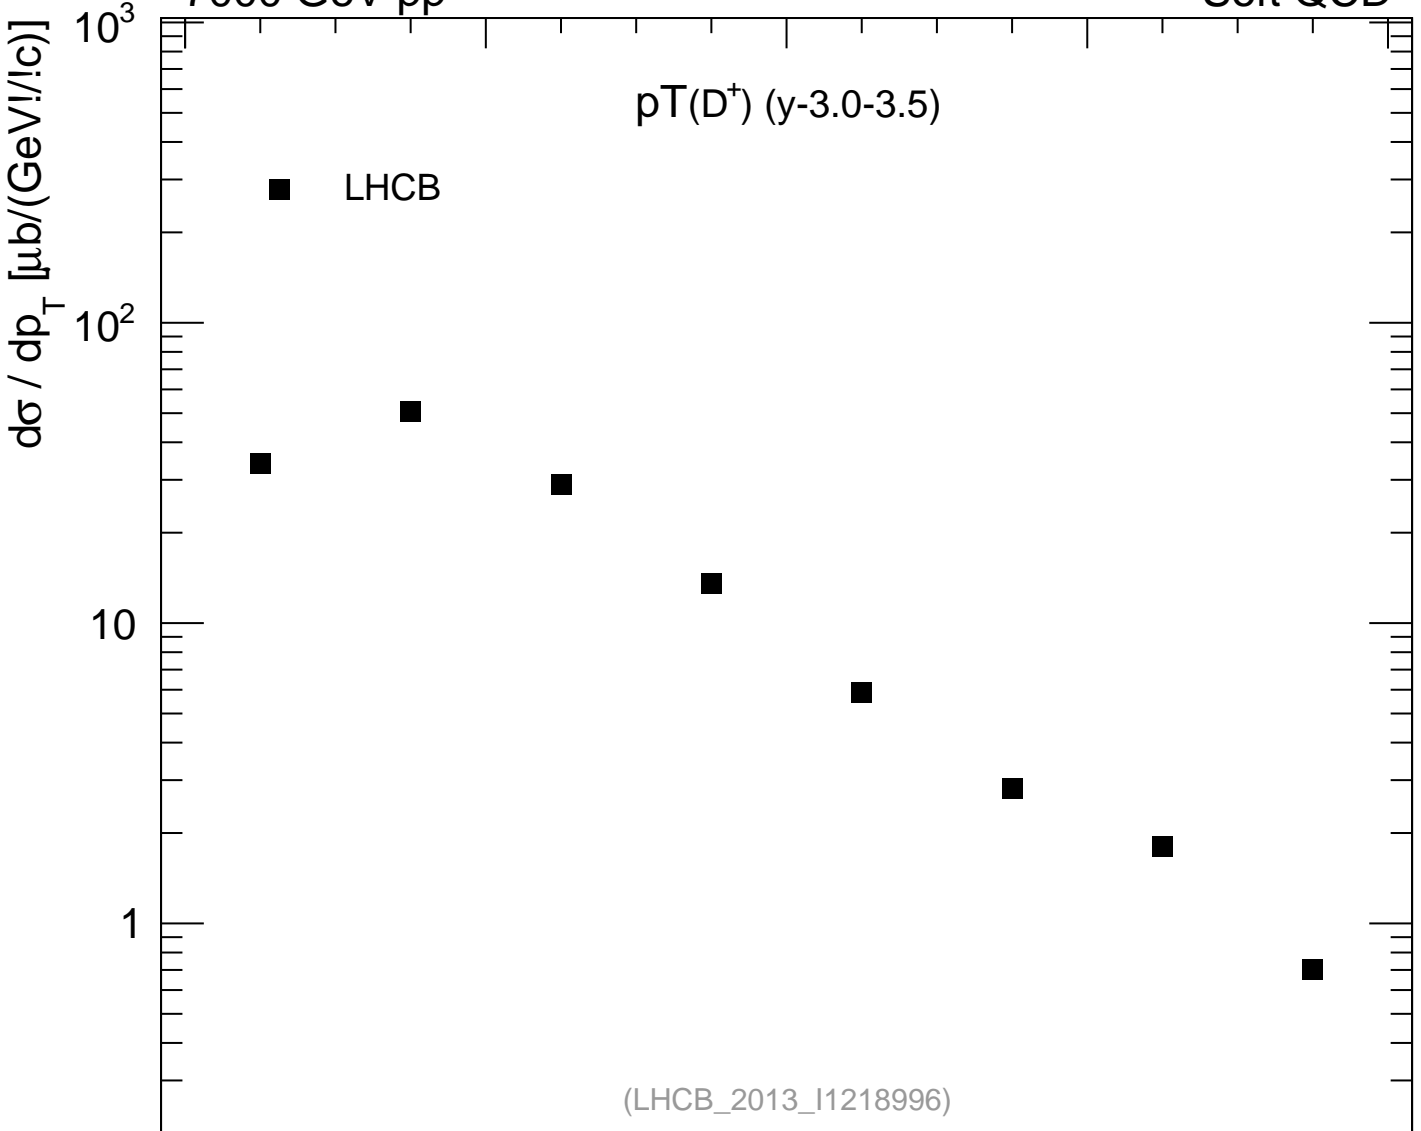

7000 GeV pp

Soft QCD

mcplots.cern.ch [arXiv:1306.3436]