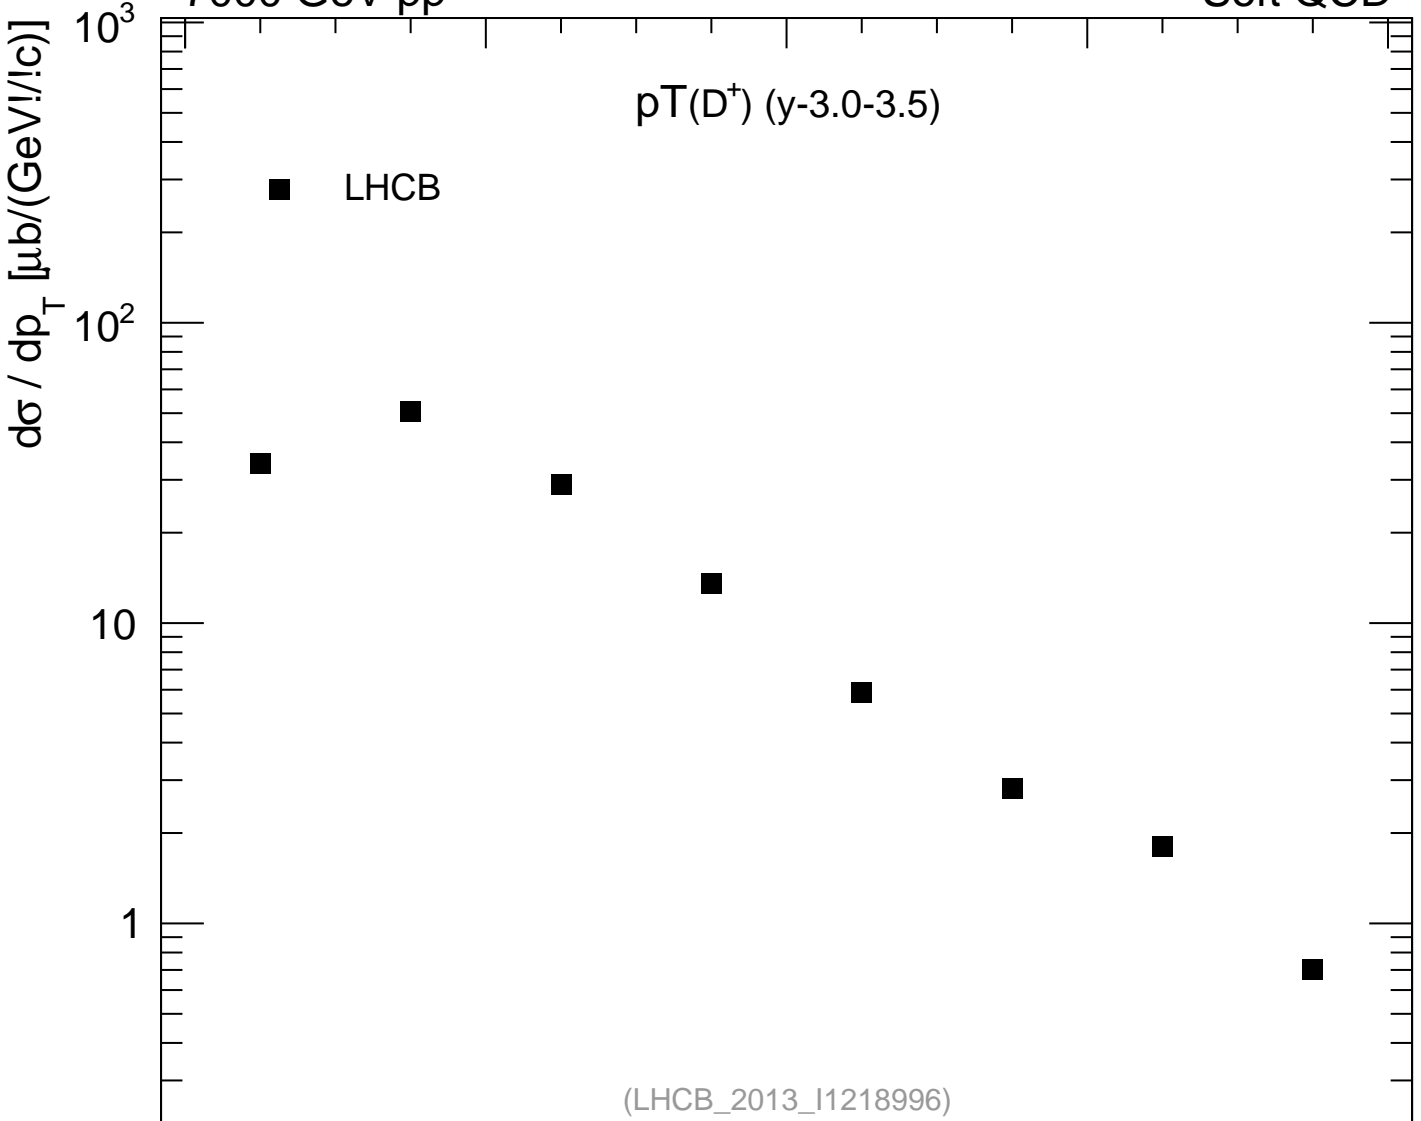

7000 GeV pp

Soft QCD

mcplots.cern.ch [arXiv:1306.3436]