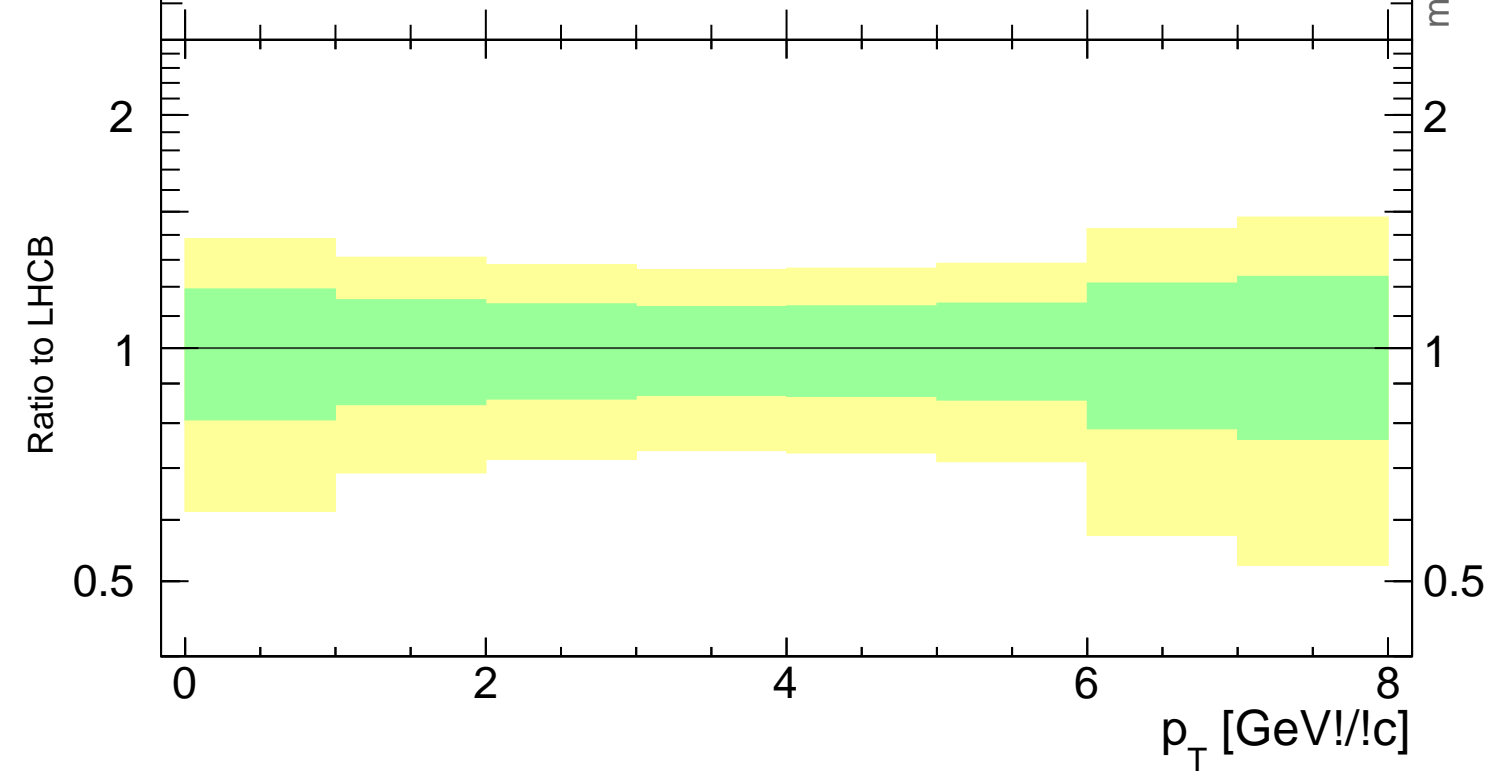

7000 GeV pp

Soft QCD

mcplots.cern.ch [arXiv:1306.3436]