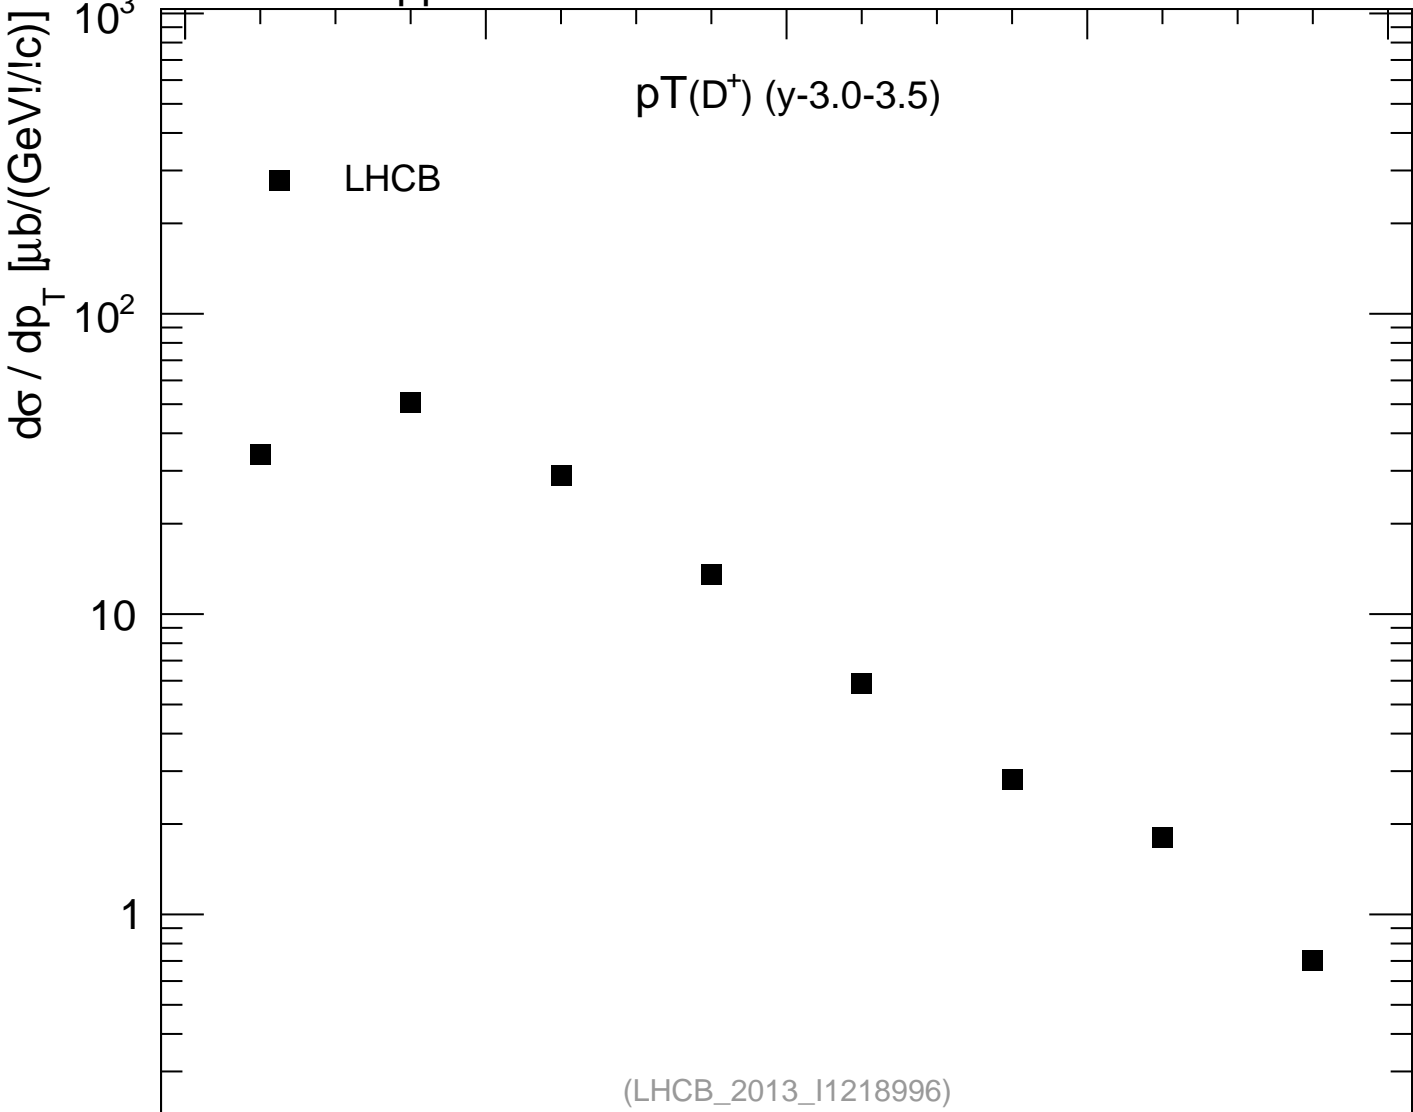

7000 GeV pp

Soft QCD

mcplots.cern.ch [arXiv:1306.3436]