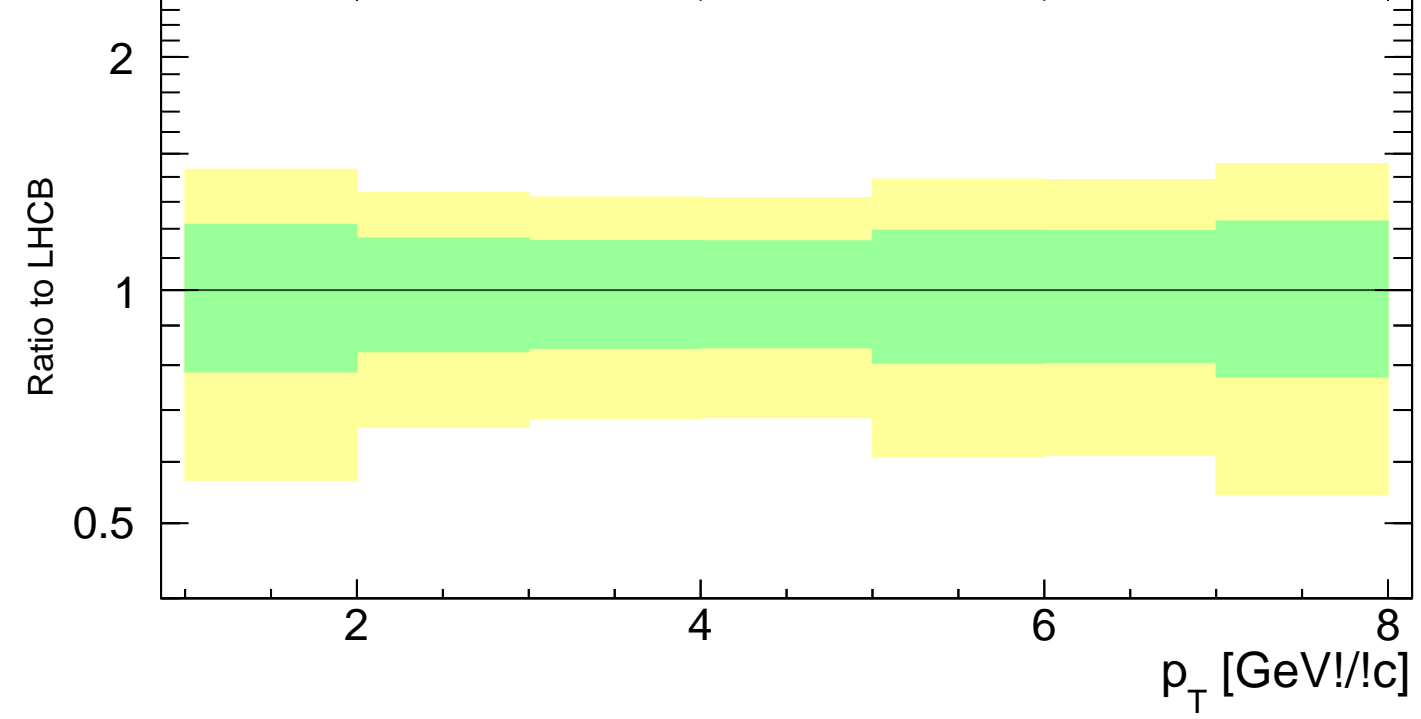

7000 GeV pp

Soft QCD

mcplots.cern.ch [arXiv:1306.3436]