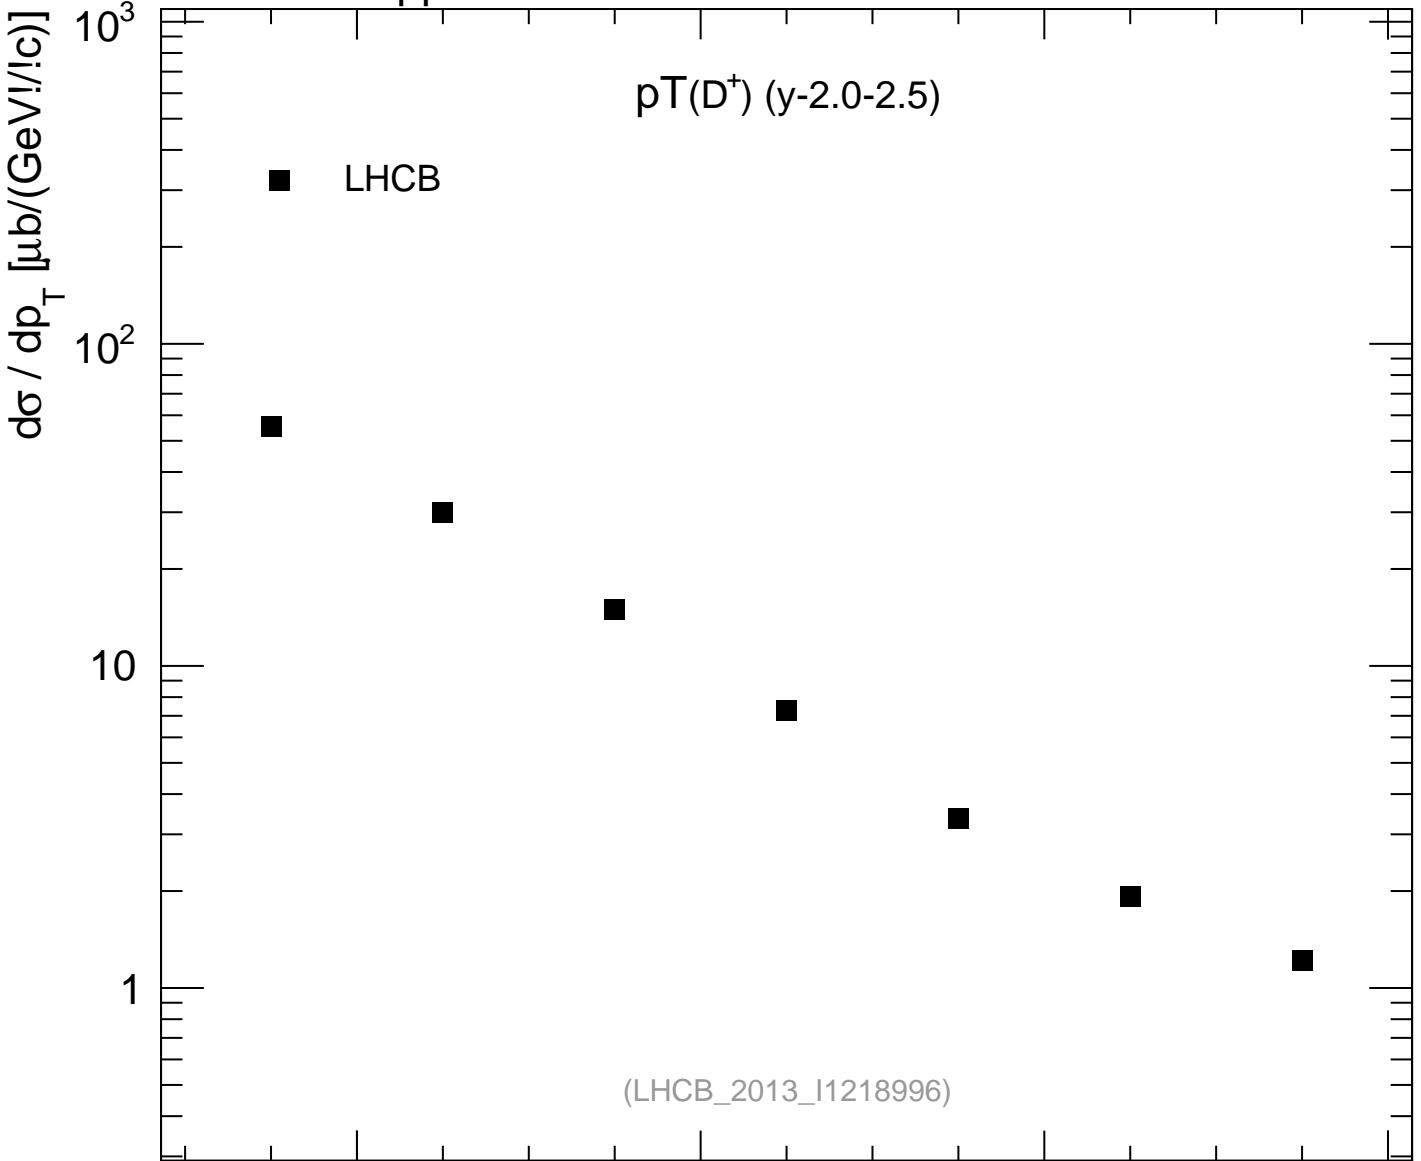

7000 GeV pp

Soft QCD

mcplots.cern.ch [arXiv:1306.3436]