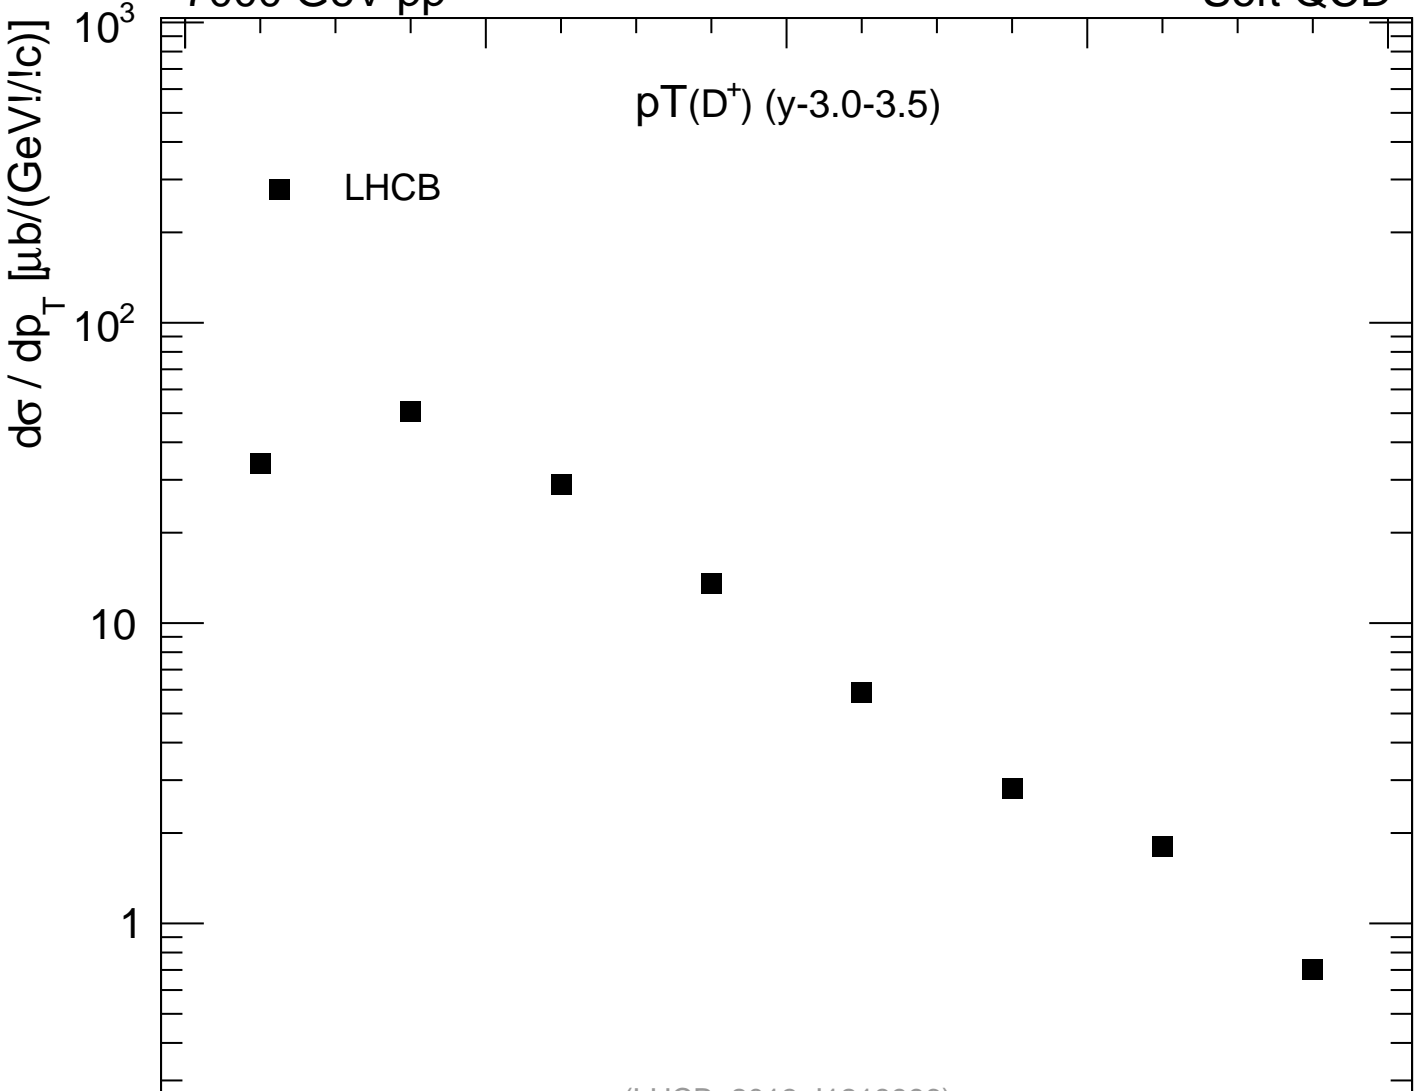

7000 GeV pp

Soft QCD

mcplots.cern.ch [arXiv:1306.3436]