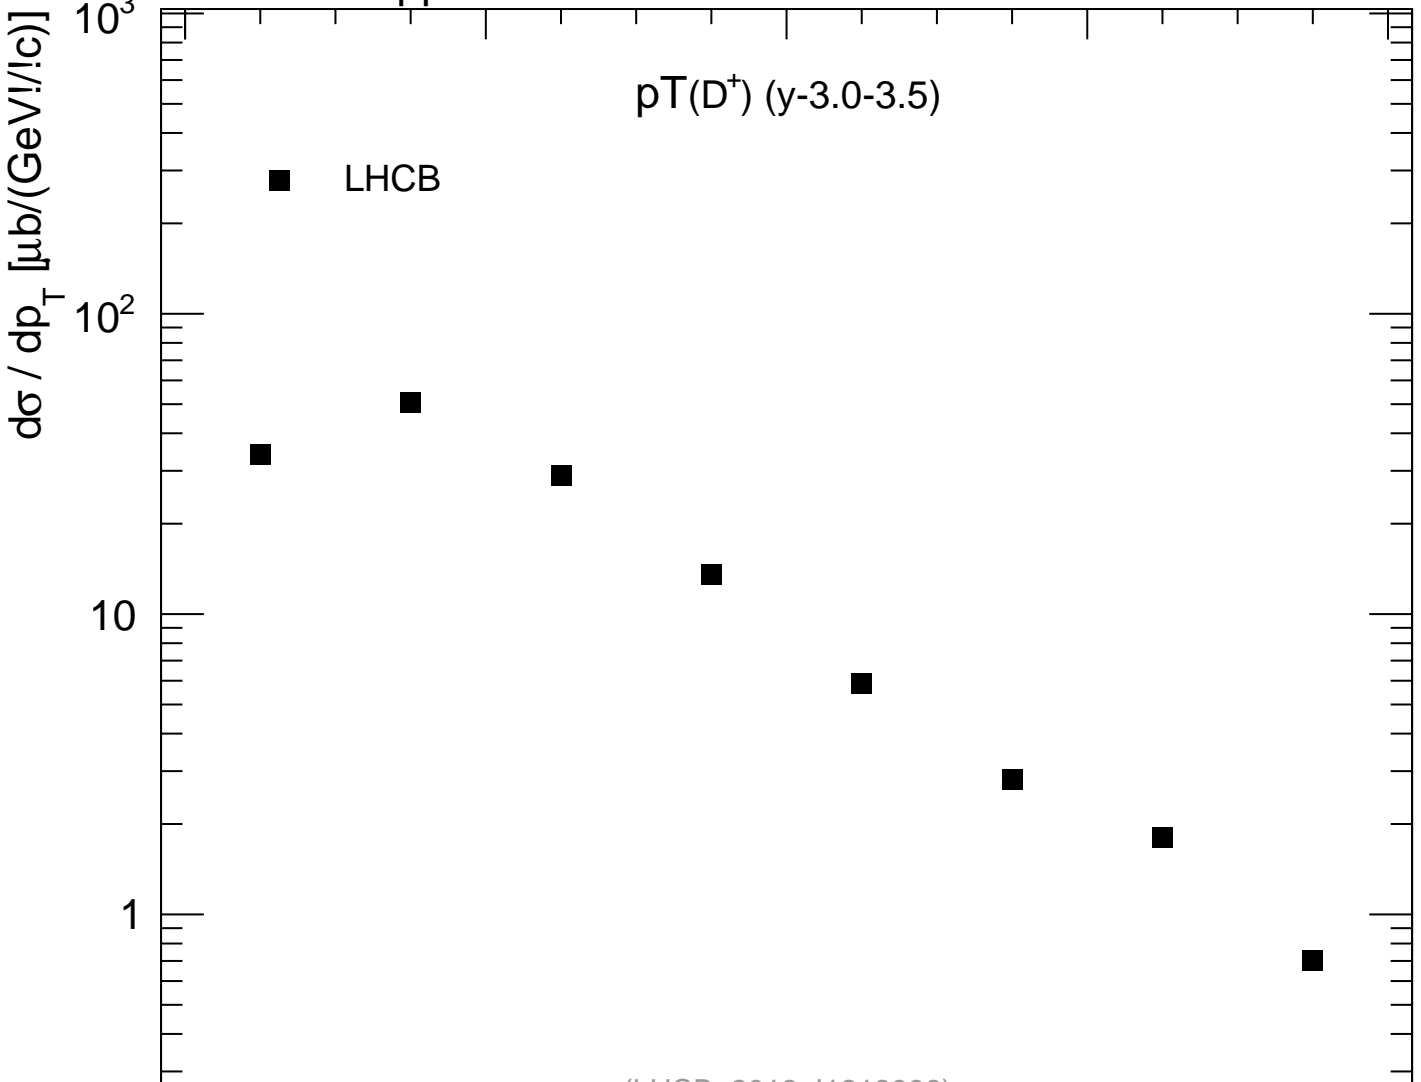

7000 GeV pp

Soft QCD

mcplots.cern.ch [arXiv:1306.3436]