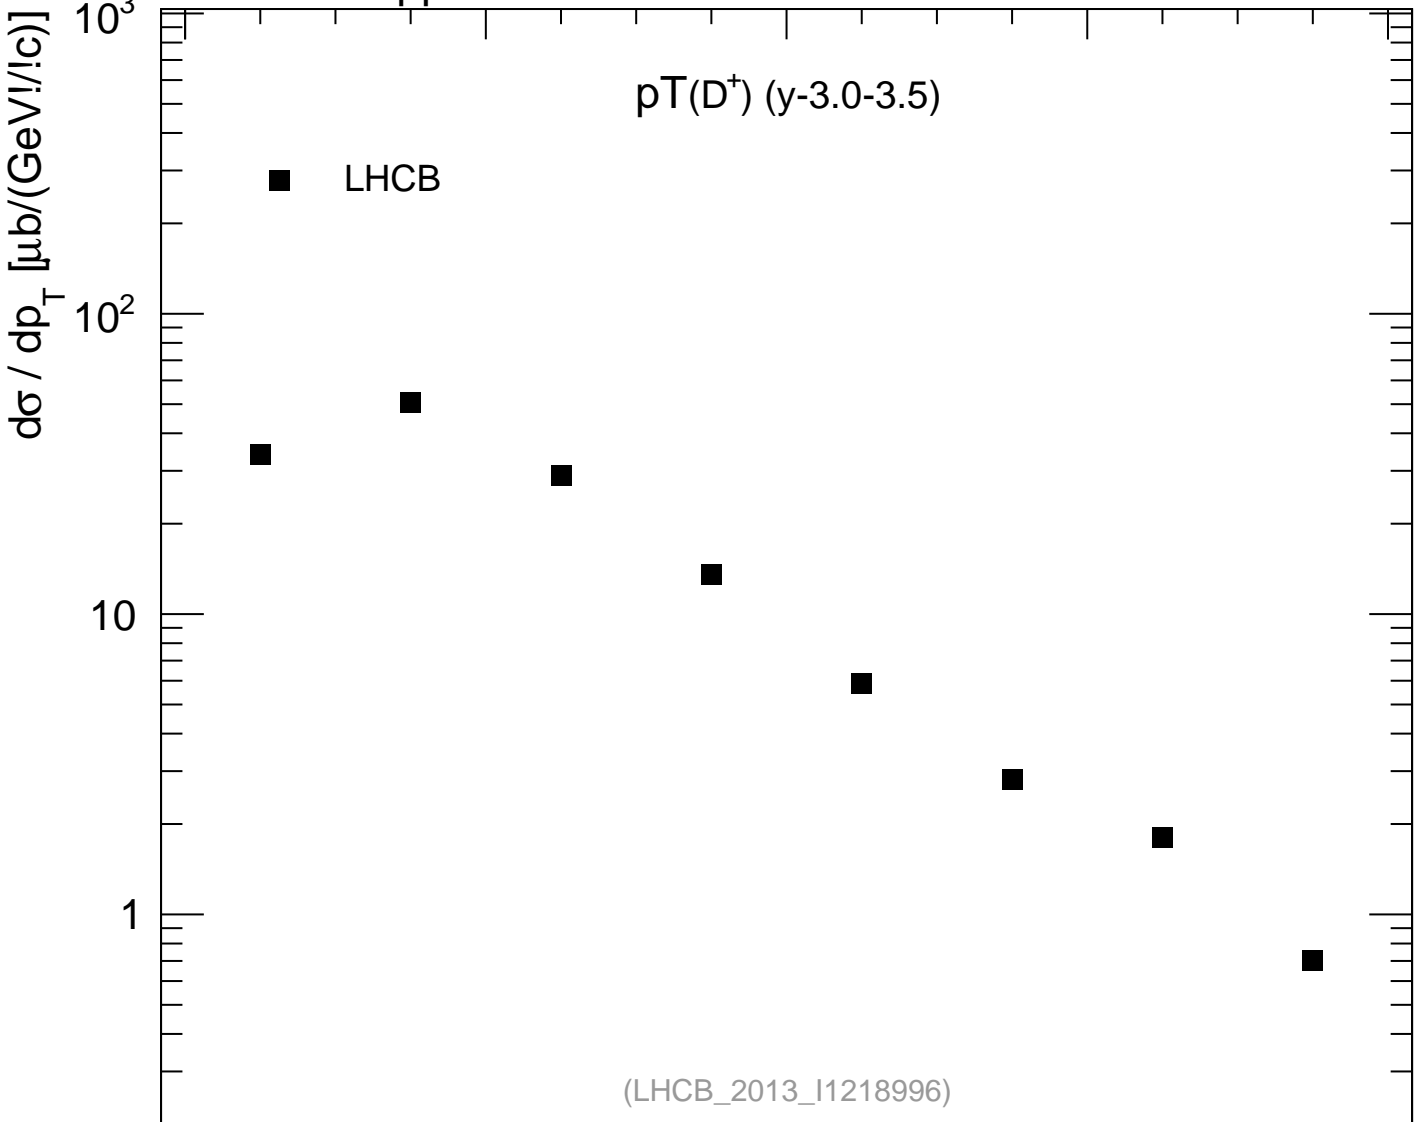

7000 GeV pp

Soft QCD

mcplots.cern.ch [arXiv:1306.3436]