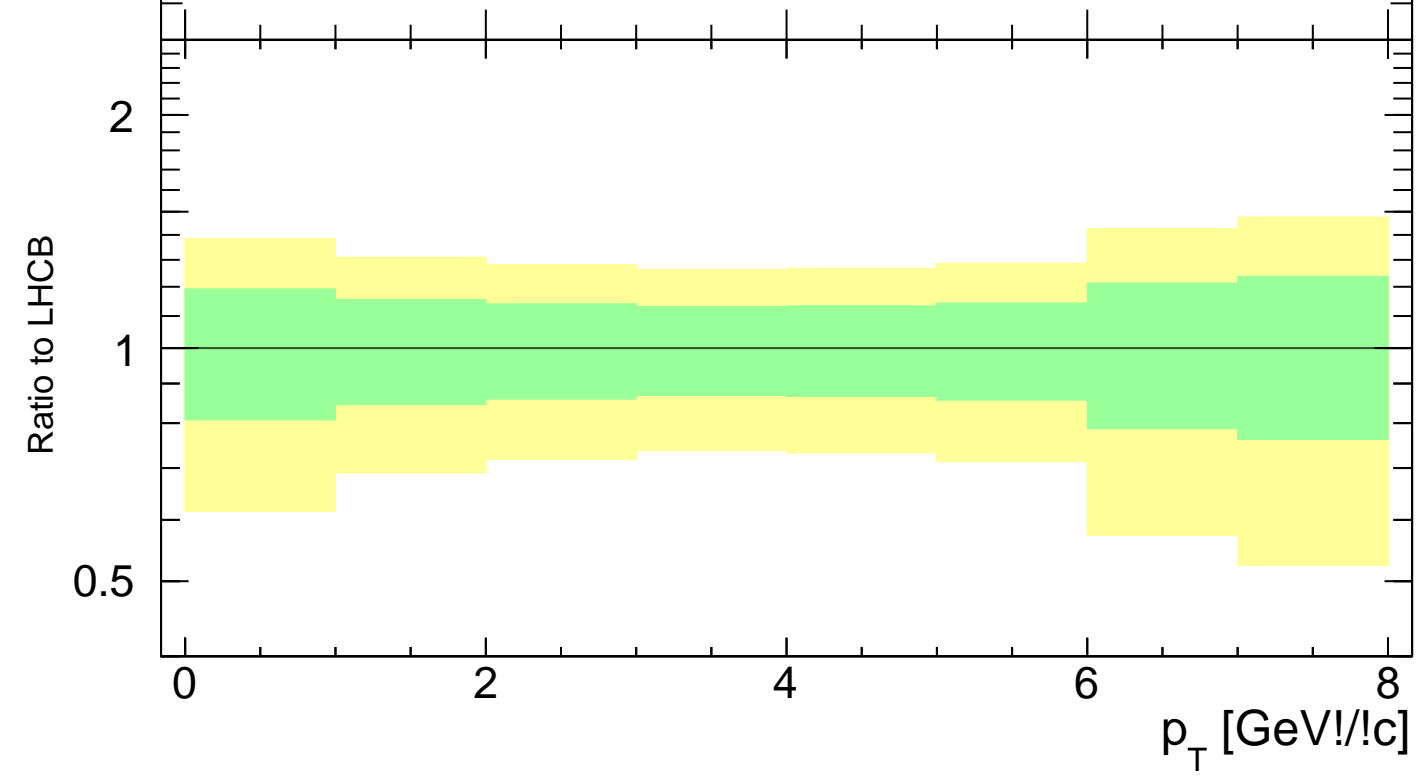

7000 GeV pp

Soft QCD

mcplots.cern.ch [arXiv:1306.3436]