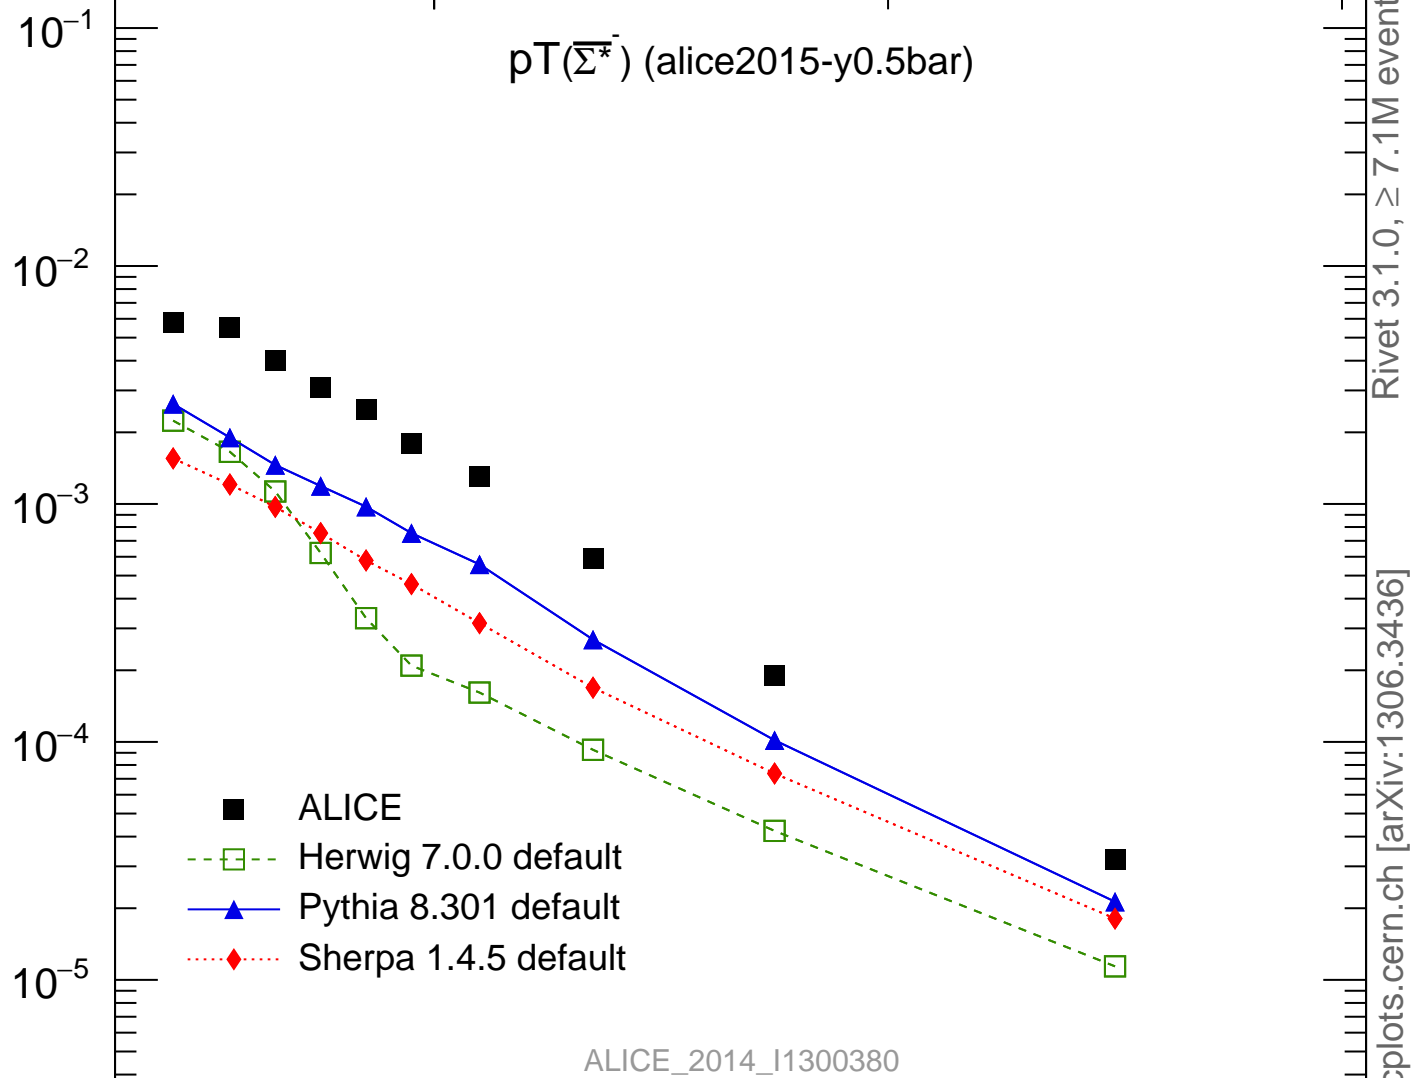

7000 GeV pp

Soft QCD

 $p_T(\bar{\Sigma}^*)$ (alice2015-y0.5bar)Rivet 3.1.0, ≥ 7.1 M events

mcplots.cern.ch [arXiv:1306.3436]