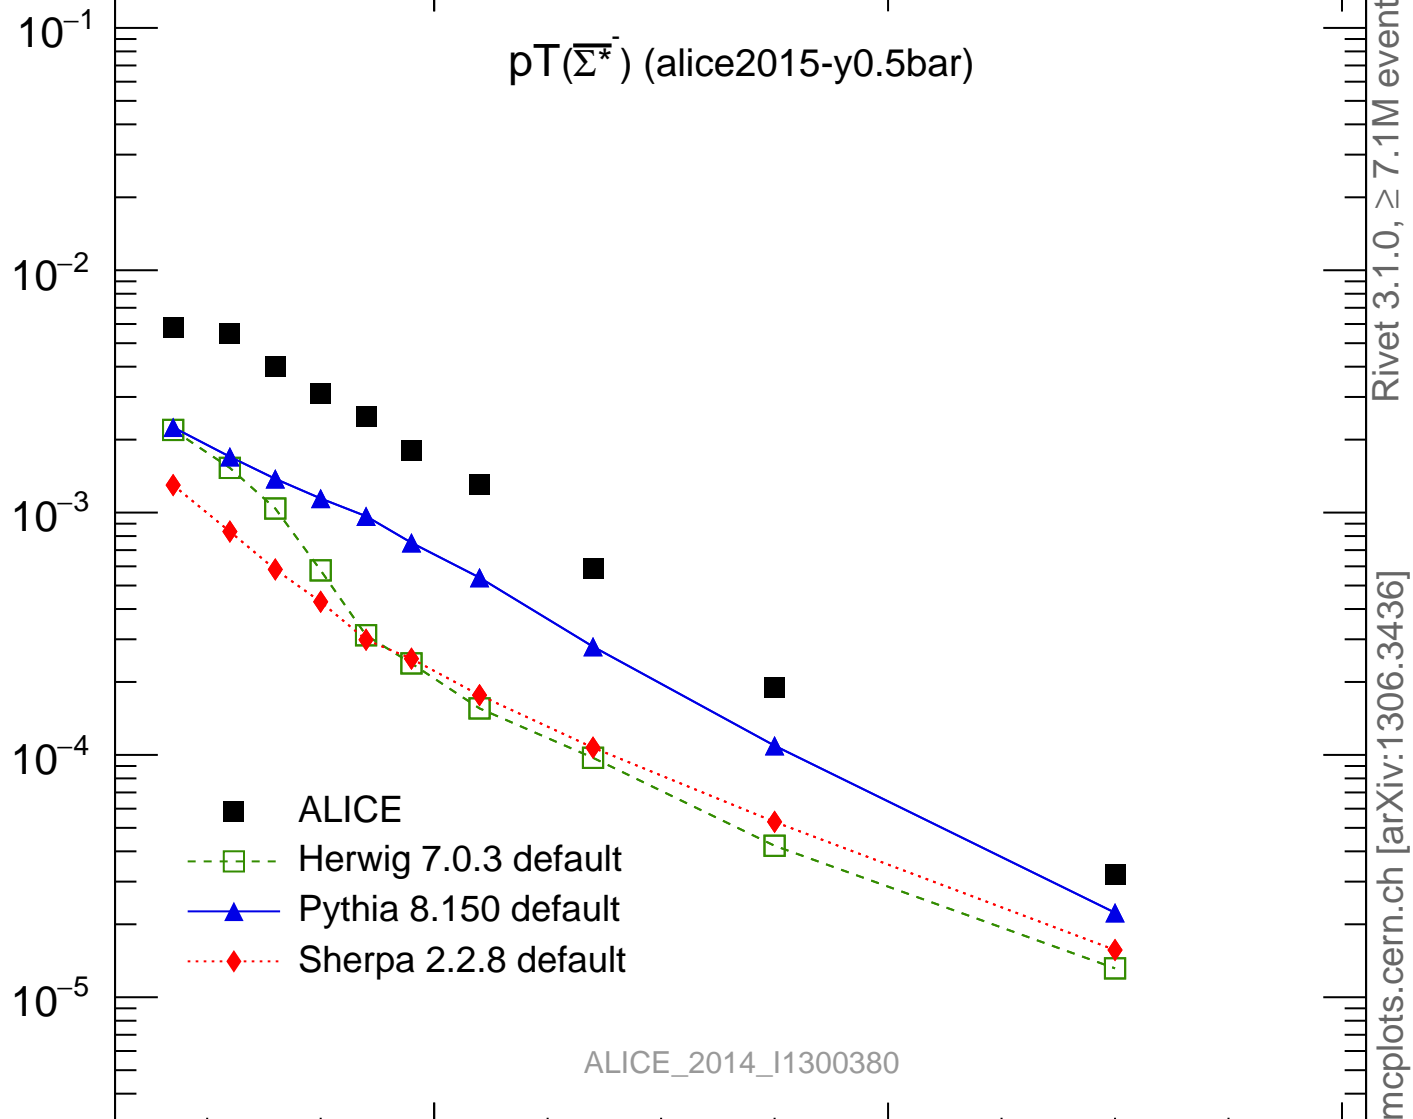

7000 GeV pp

Soft QCD

 $p_T(\bar{\Sigma}^*)$ (alice2015-y0.5bar)Rivet 3.1.0, ≥ 7.1 M events

mcplots.cern.ch [arXiv:1306.3436]