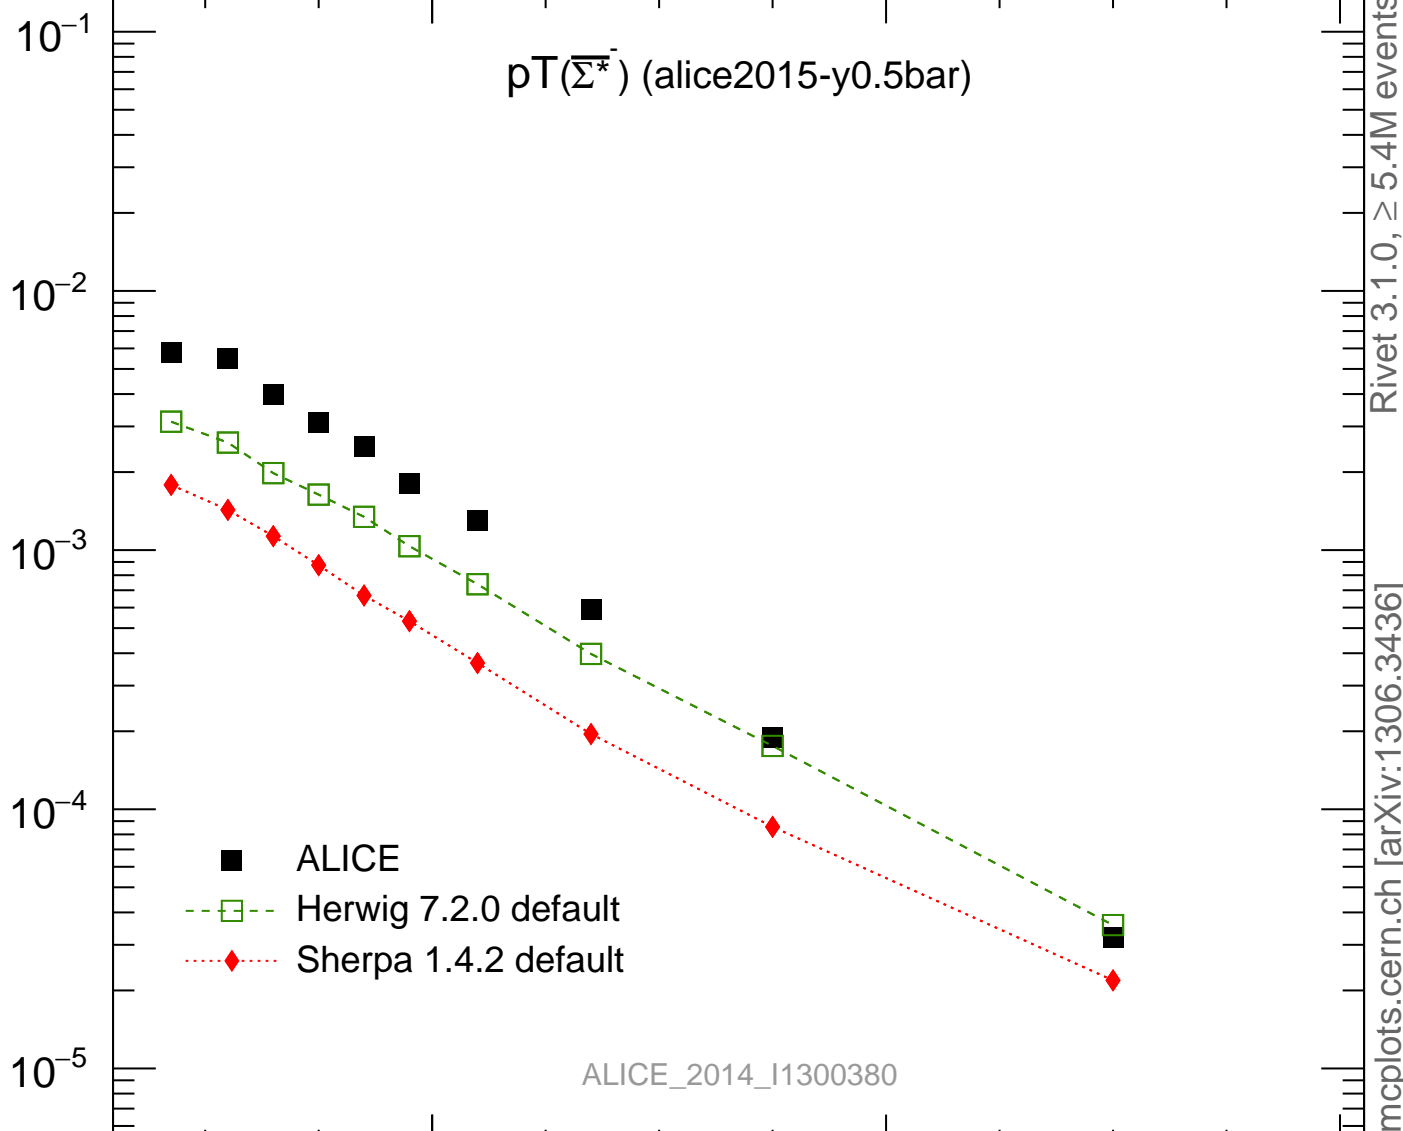

7000 GeV pp

Soft QCD

 $p_T(\bar{\Sigma}^*)$ (alice2015-y0.5bar)Rivet 3.1.0, $\geq 5.4M$ events

mcplots.cern.ch [arXiv:1306.3436]