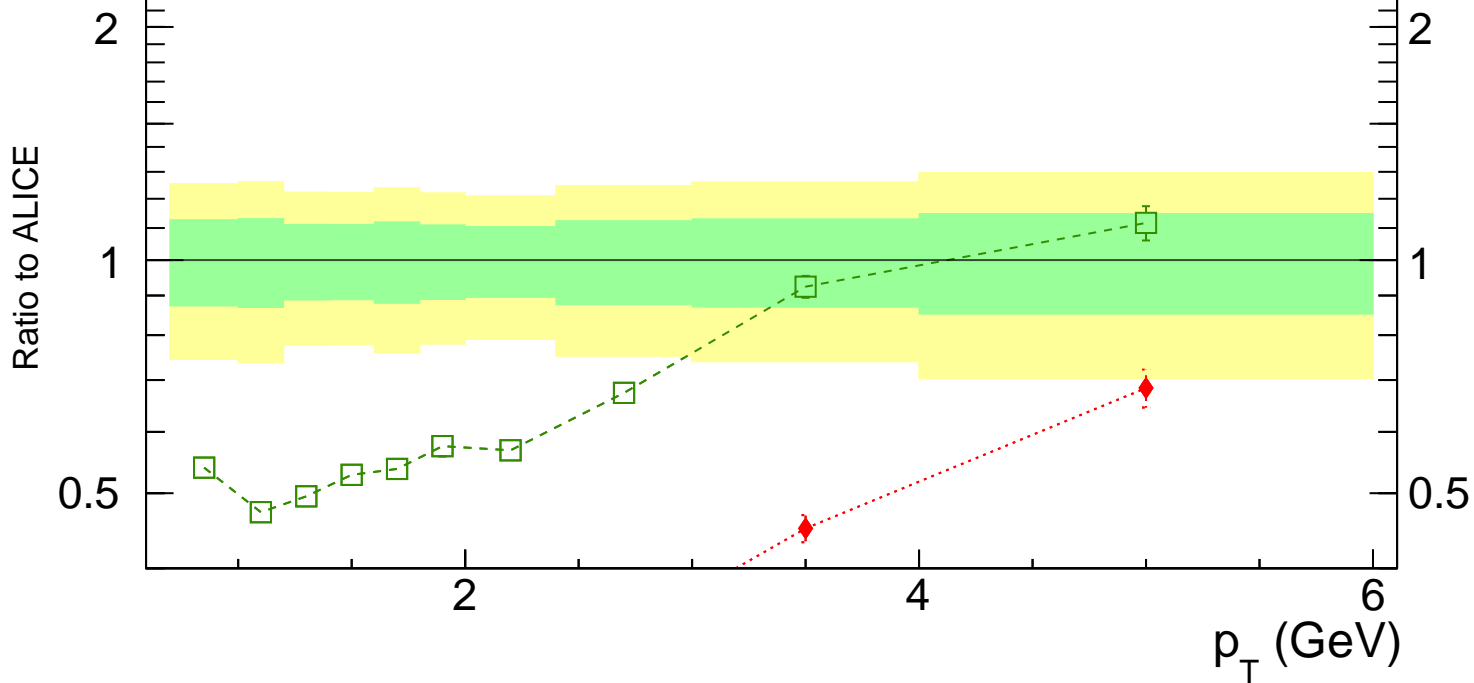

7000 GeV pp

Soft QCD

 $p_T(\bar{\Sigma}^*)$ (alice2015-y0.5bar)Rivet 3.1.0, $\geq 5.4M$ events

mcplots.cern.ch [arXiv:1306.3436]