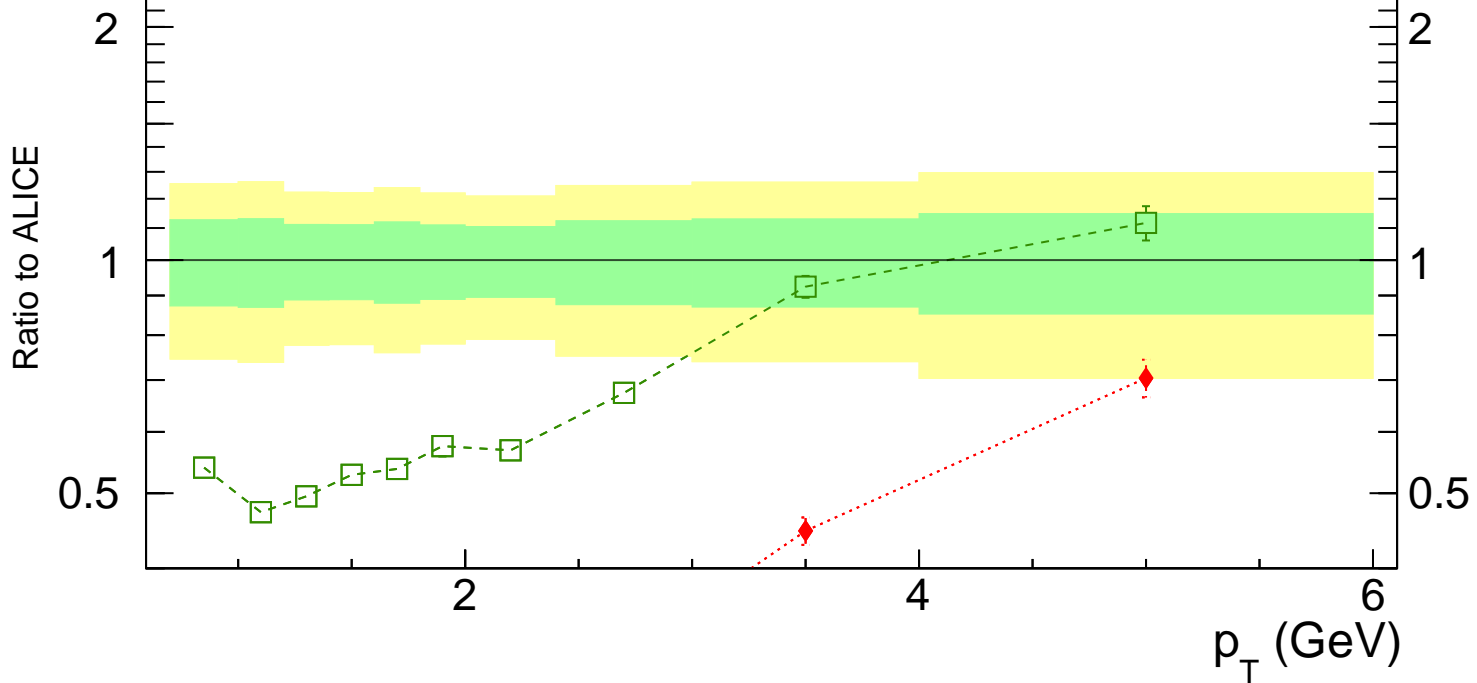

7000 GeV pp

Soft QCD

 $p_T(\bar{\Sigma}^*)$ (alice2015-y0.5bar)Rivet 3.1.0, $\geq 5.4M$ events

mcplots.cern.ch [arXiv:1306.3436]