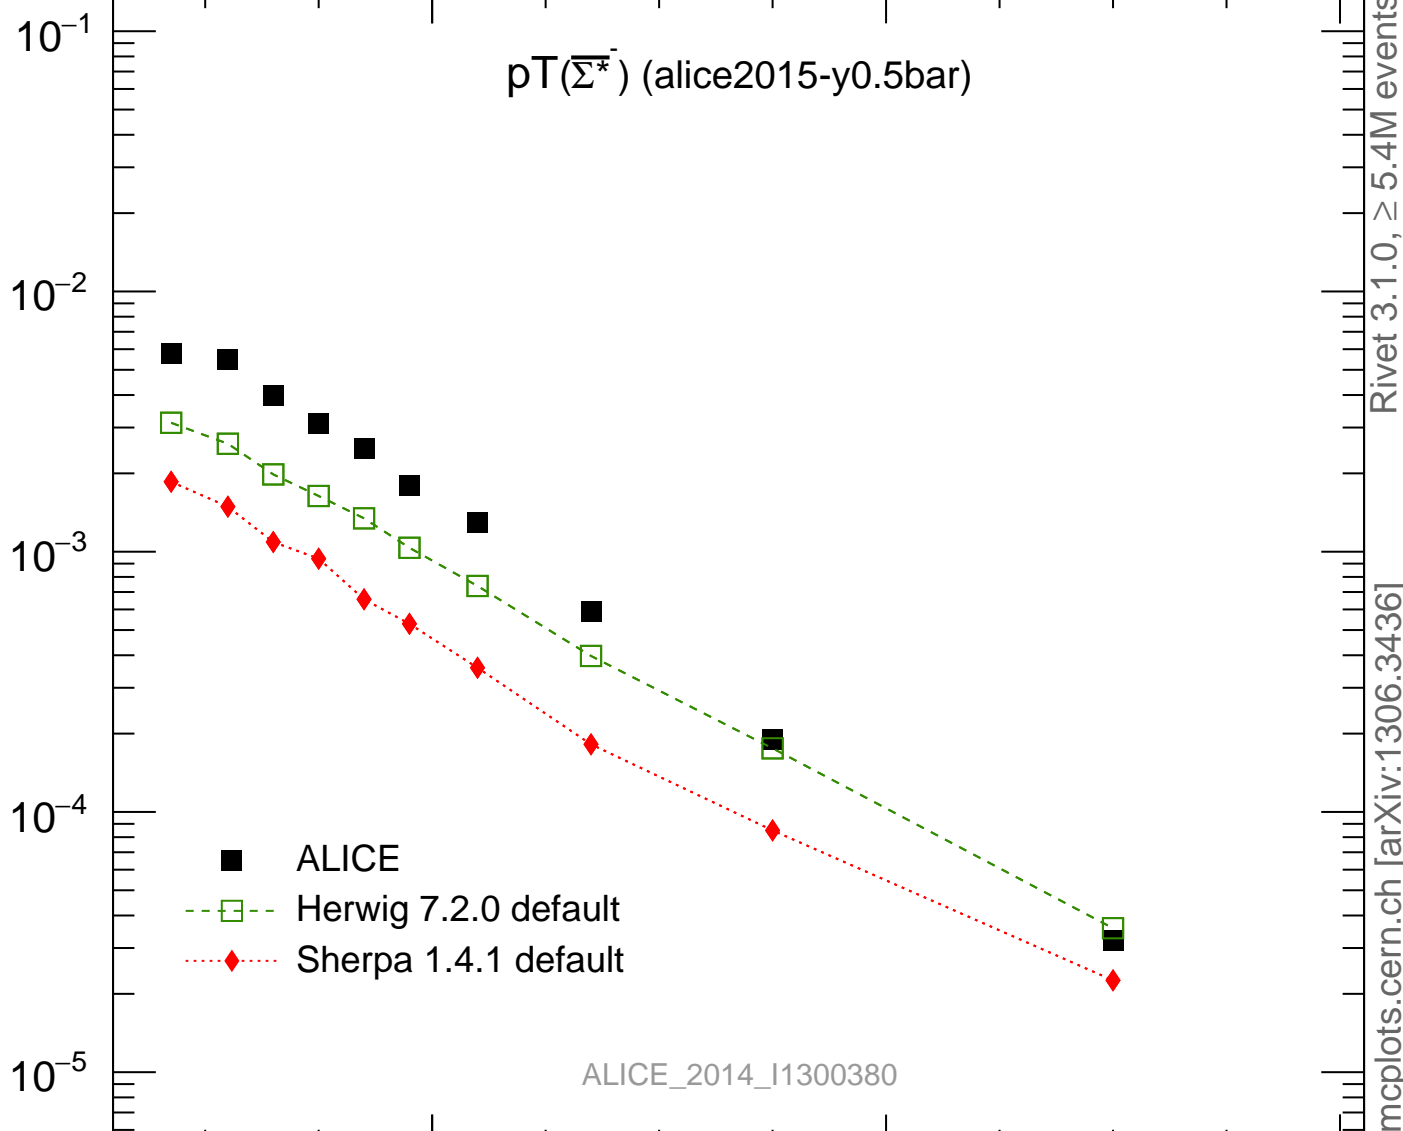

7000 GeV pp

Soft QCD

 $p_T(\bar{\Sigma}^*)$ (alice2015-y0.5bar)Rivet 3.1.0, $\geq 5.4M$ events

mcplots.cern.ch [arXiv:1306.3436]