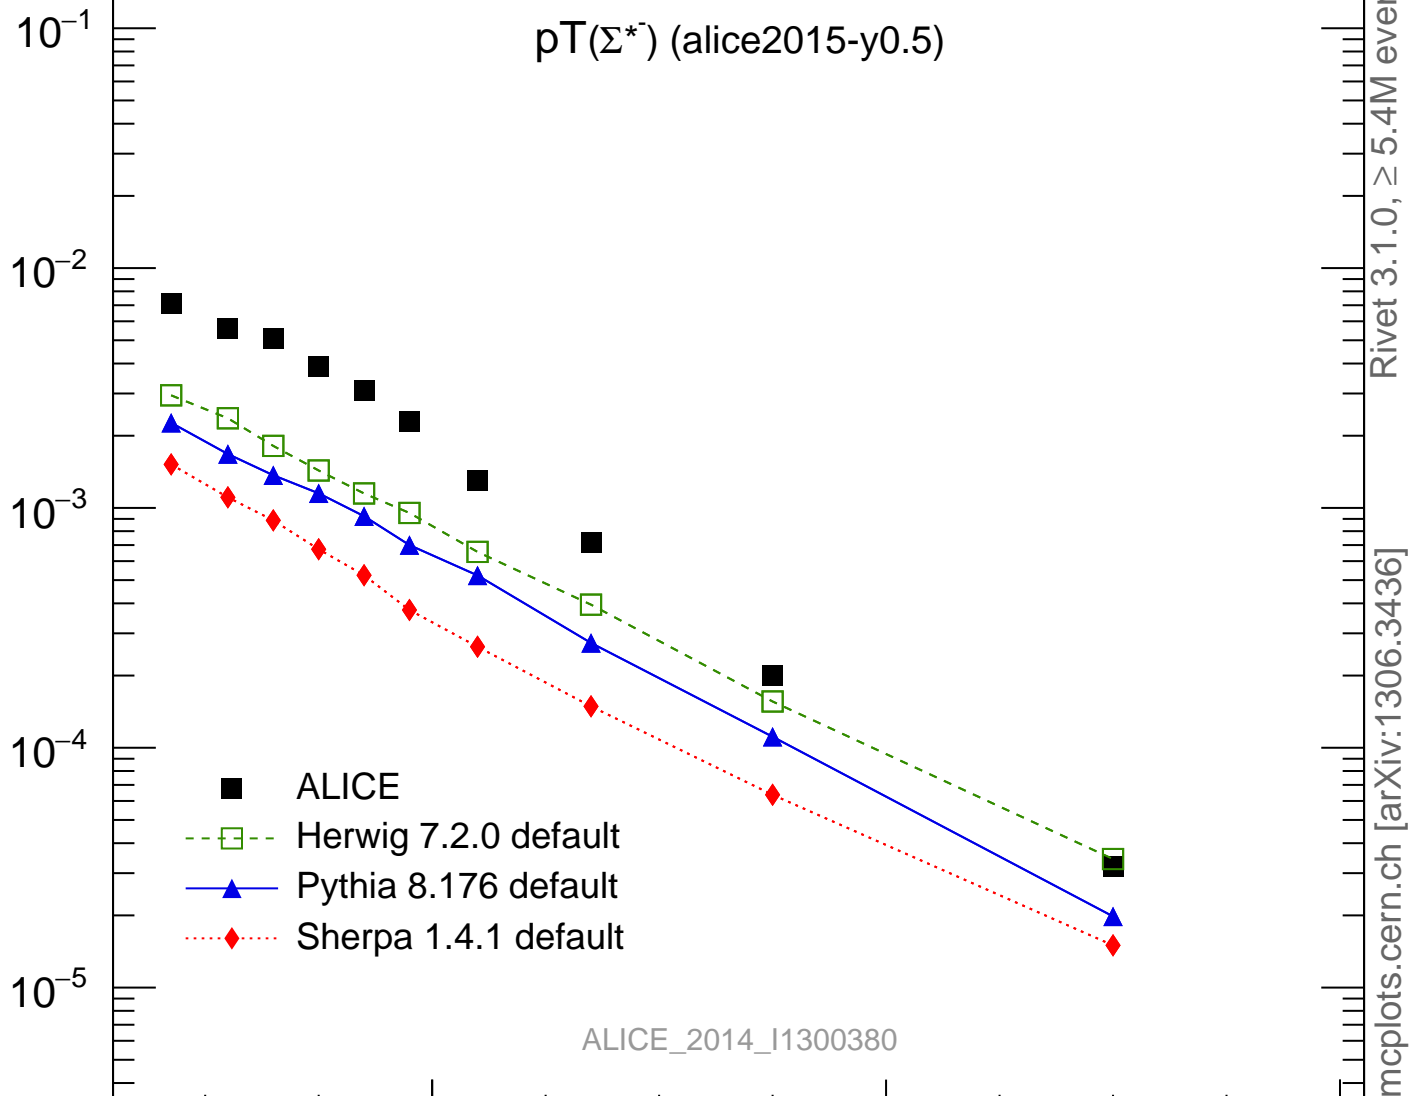

7000 GeV pp

Soft QCD

 $p_T(\Sigma^*)$ (alice2015-y0.5)Rivet 3.1.0, $\geq 5.4M$ events

mcplots.cern.ch [arXiv:1306.3436]