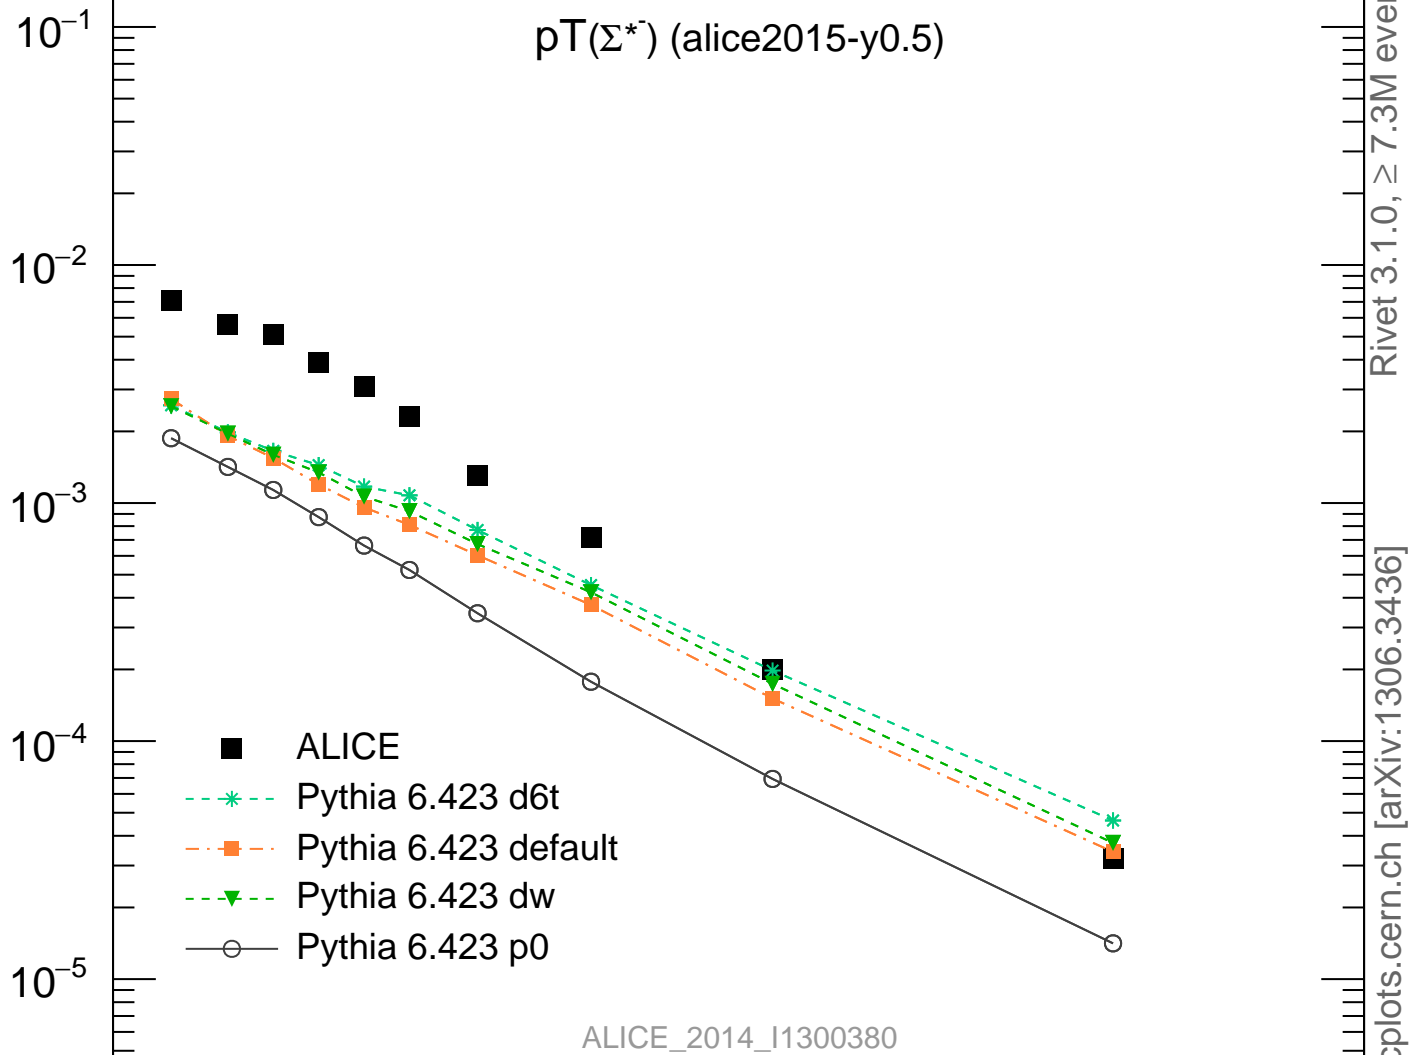

7000 GeV pp

Soft QCD

 $p_T(\Sigma^*)$ (alice2015-y0.5)Rivet 3.1.0, $\geq 7.3M$ events

mcplots.cern.ch [arXiv:1306.3436]