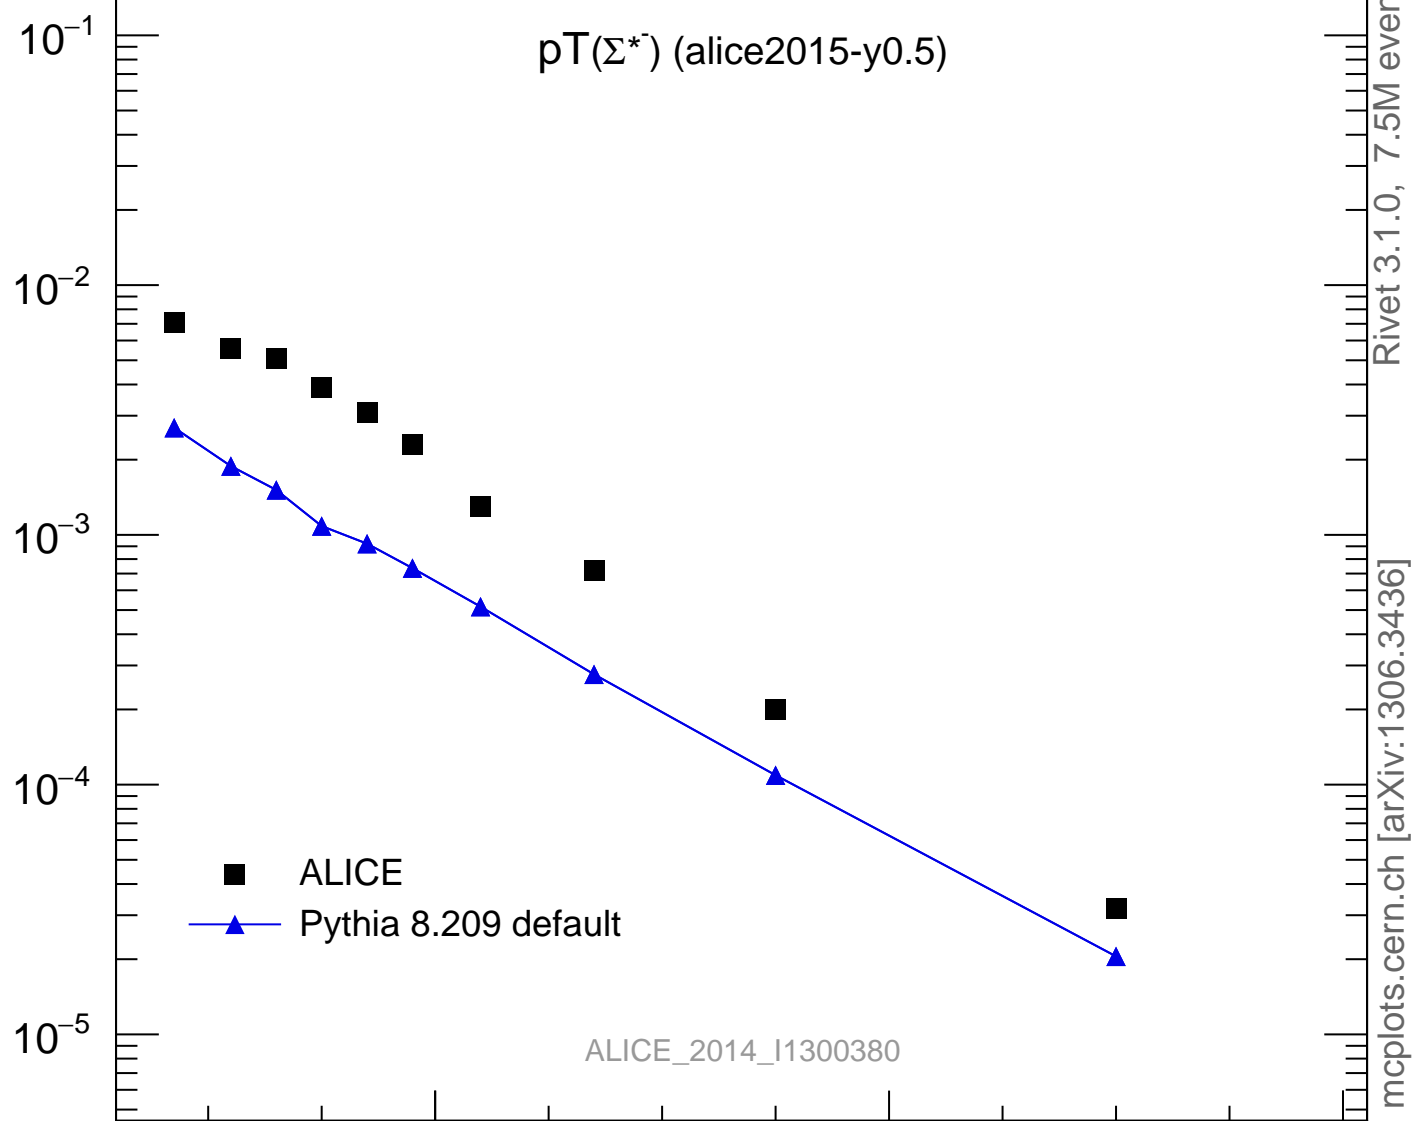

7000 GeV pp

Soft QCD

$p_T(\Sigma^*)$ (alice2015-y0.5)

Rivet 3.1.0, 7.5M events
mcplots.cern.ch [arXiv:1306.3436]