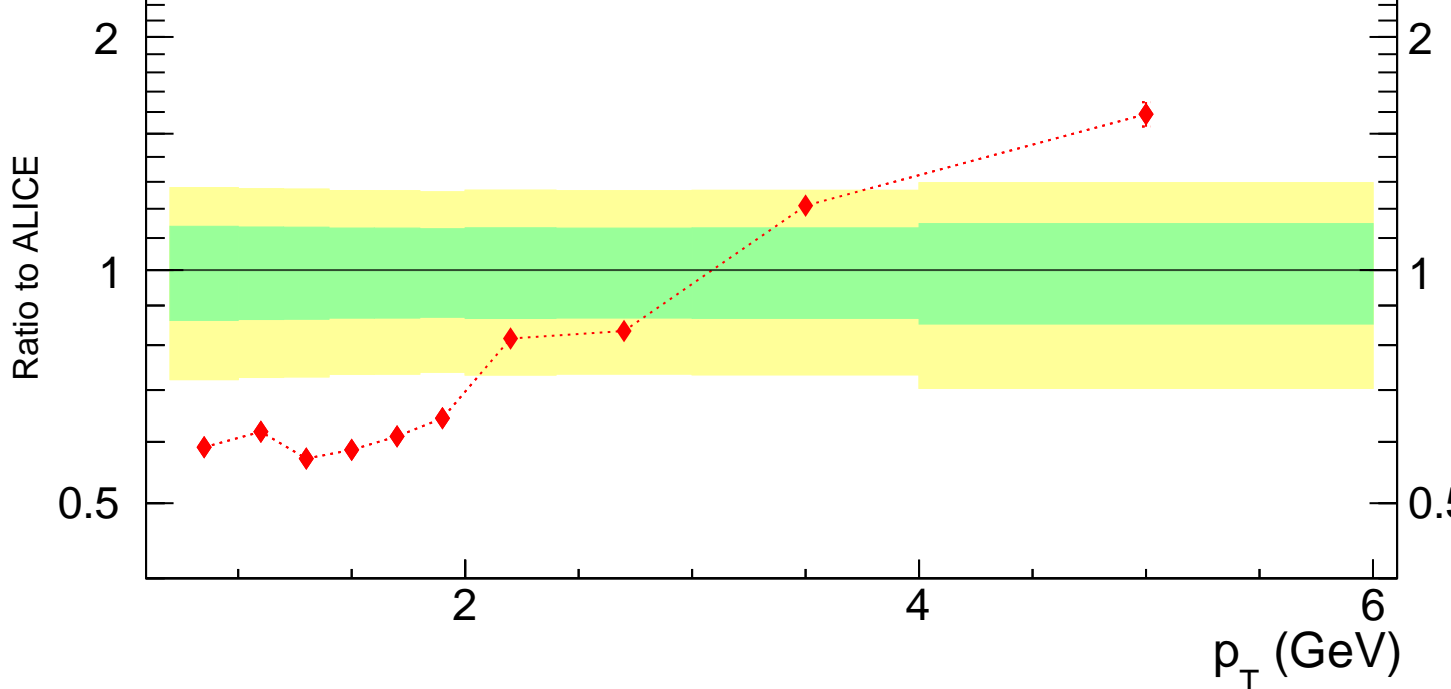

7000 GeV pp

Soft QCD

$p_T(\Sigma^*)$  (alice2015-y0.5)

Rivet 3.1.0, 7.5M events  
mcplots.cern.ch [arXiv:1306.3436]