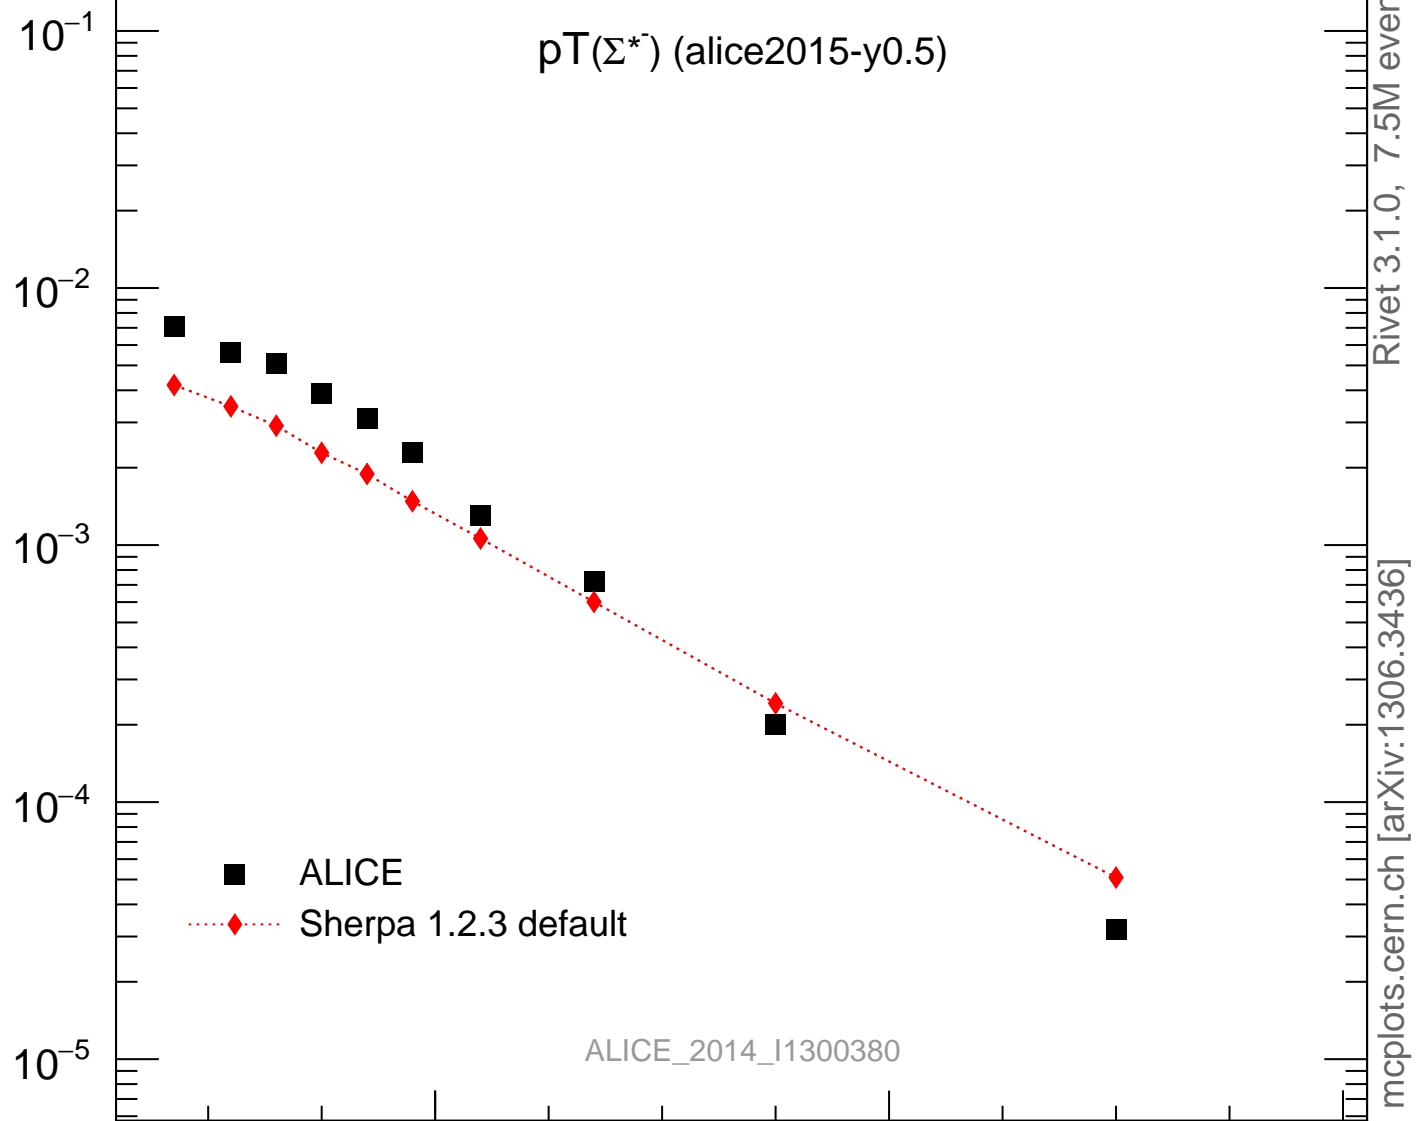

7000 GeV pp

Soft QCD

$p_T(\Sigma^*)$  (alice2015-y0.5)

Rivet 3.1.0, 7.5M events  
mcplots.cern.ch [arXiv:1306.3436]