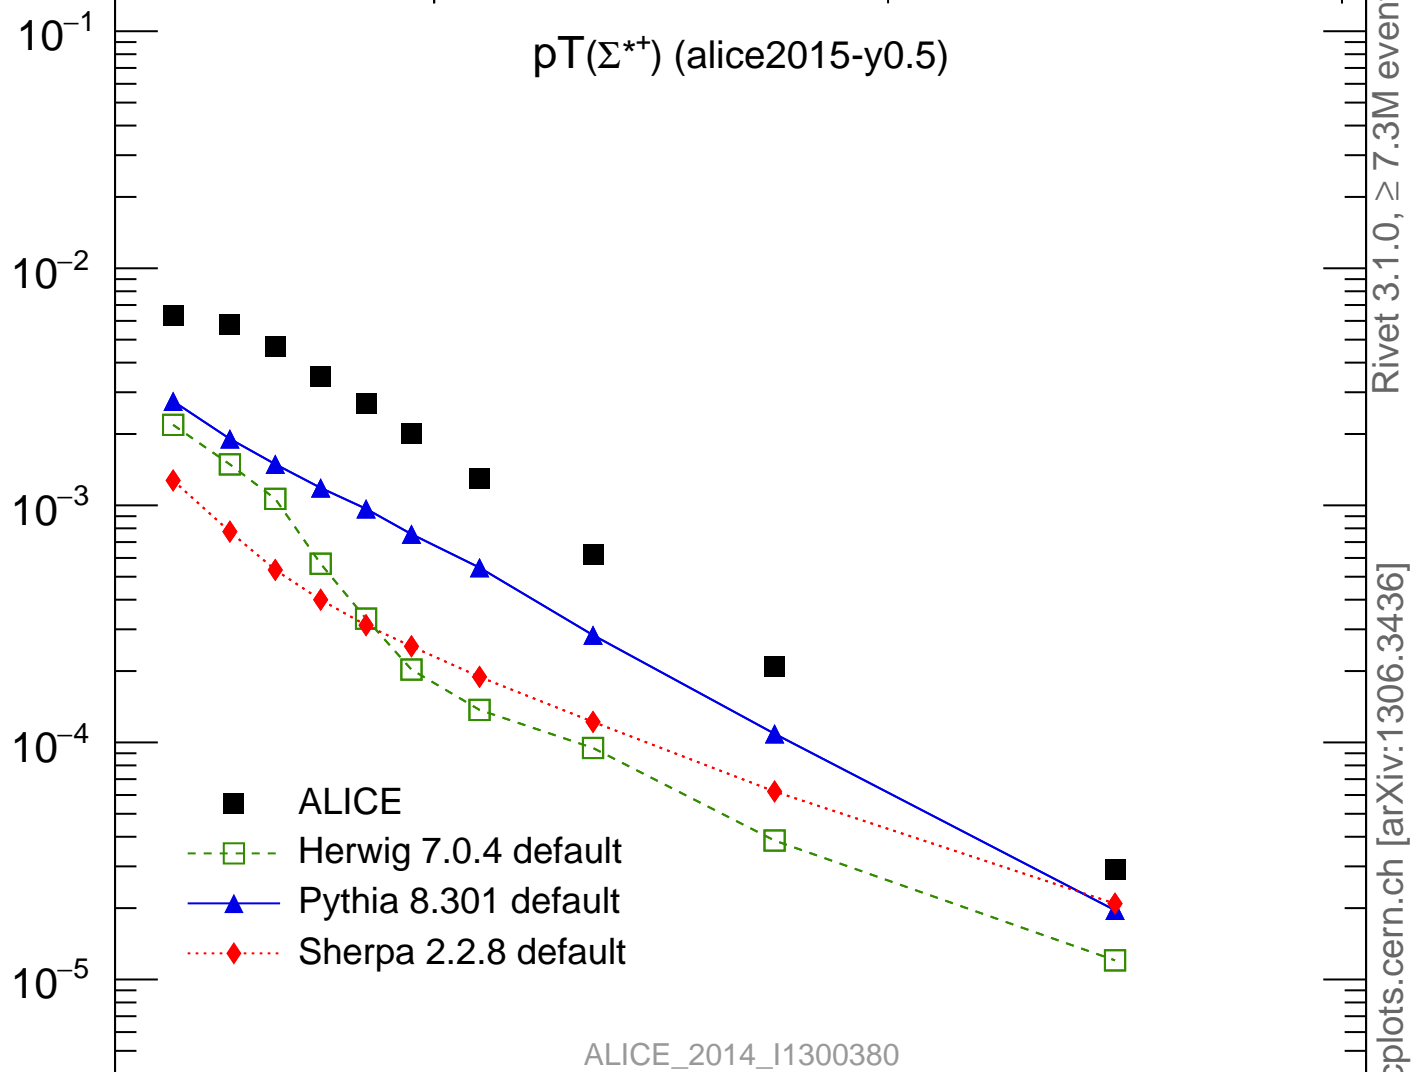

7000 GeV pp

Soft QCD

 $p_T(\Sigma^{*+})$ (alice2015-y0.5)Rivet 3.1.0, $\geq 7.3M$ events

mcplots.cern.ch [arXiv:1306.3436]