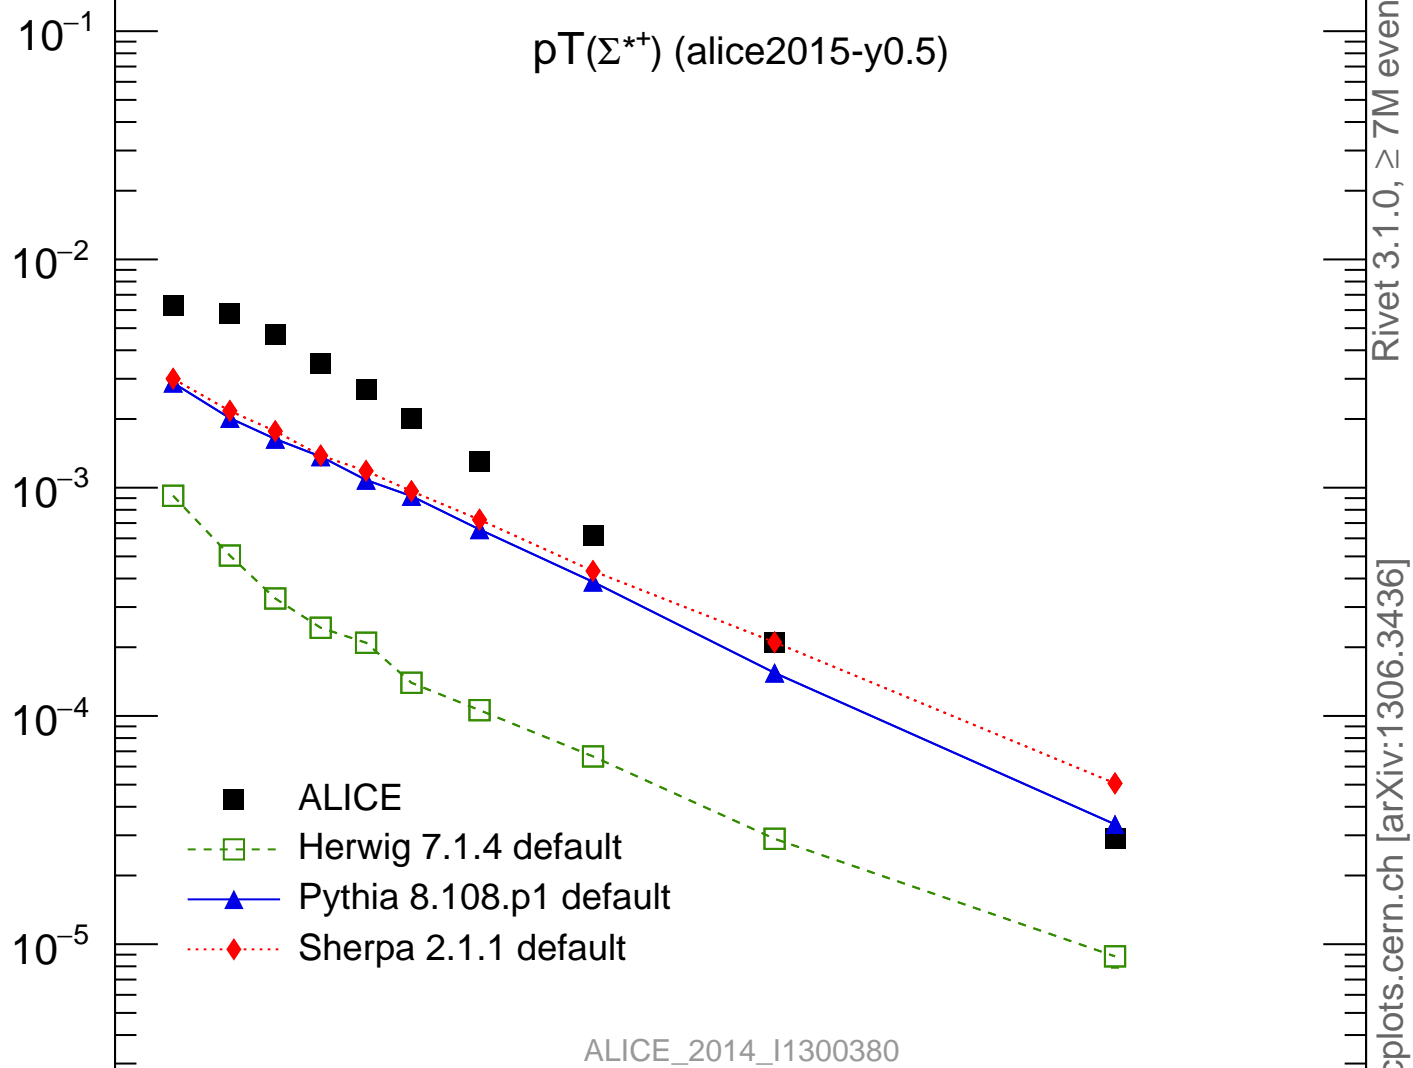

7000 GeV pp

Soft QCD

 $p_T(\Sigma^{*+})$ (alice2015-y0.5)Rivet 3.1.0, $\geq 7M$ events

mcplots.cern.ch [arXiv:1306.3436]