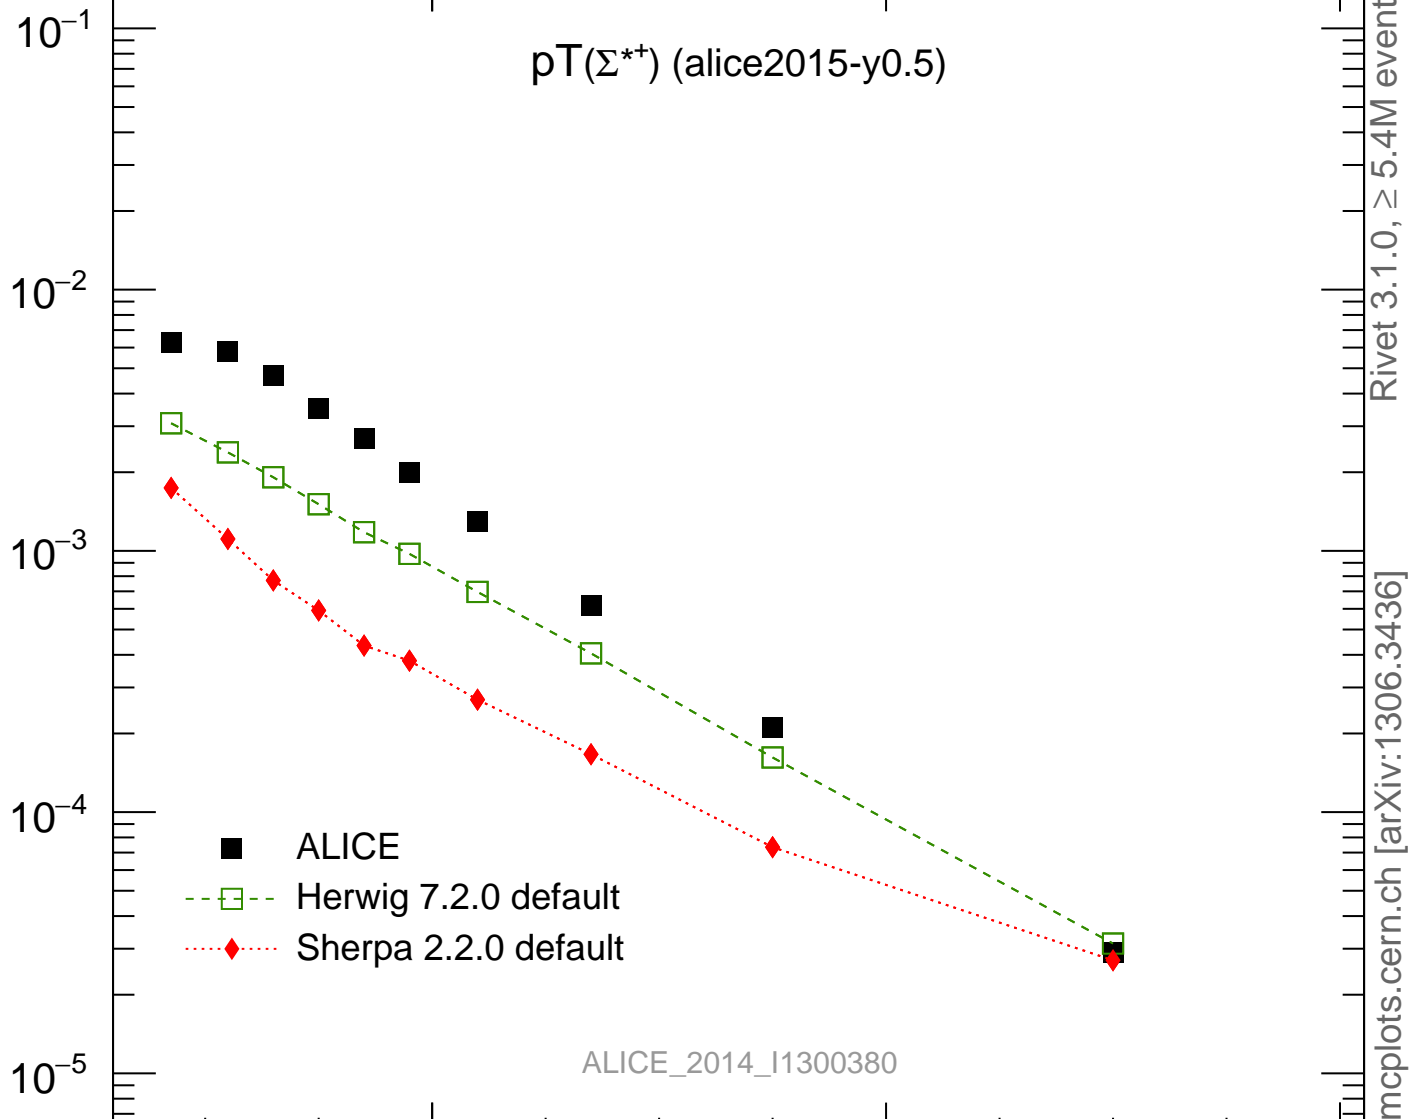

7000 GeV pp

Soft QCD

 $p_T(\Sigma^{*+})$  (alice2015-y0.5)Rivet 3.1.0,  $\geq 5.4M$  events

mcplots.cern.ch [arXiv:1306.3436]