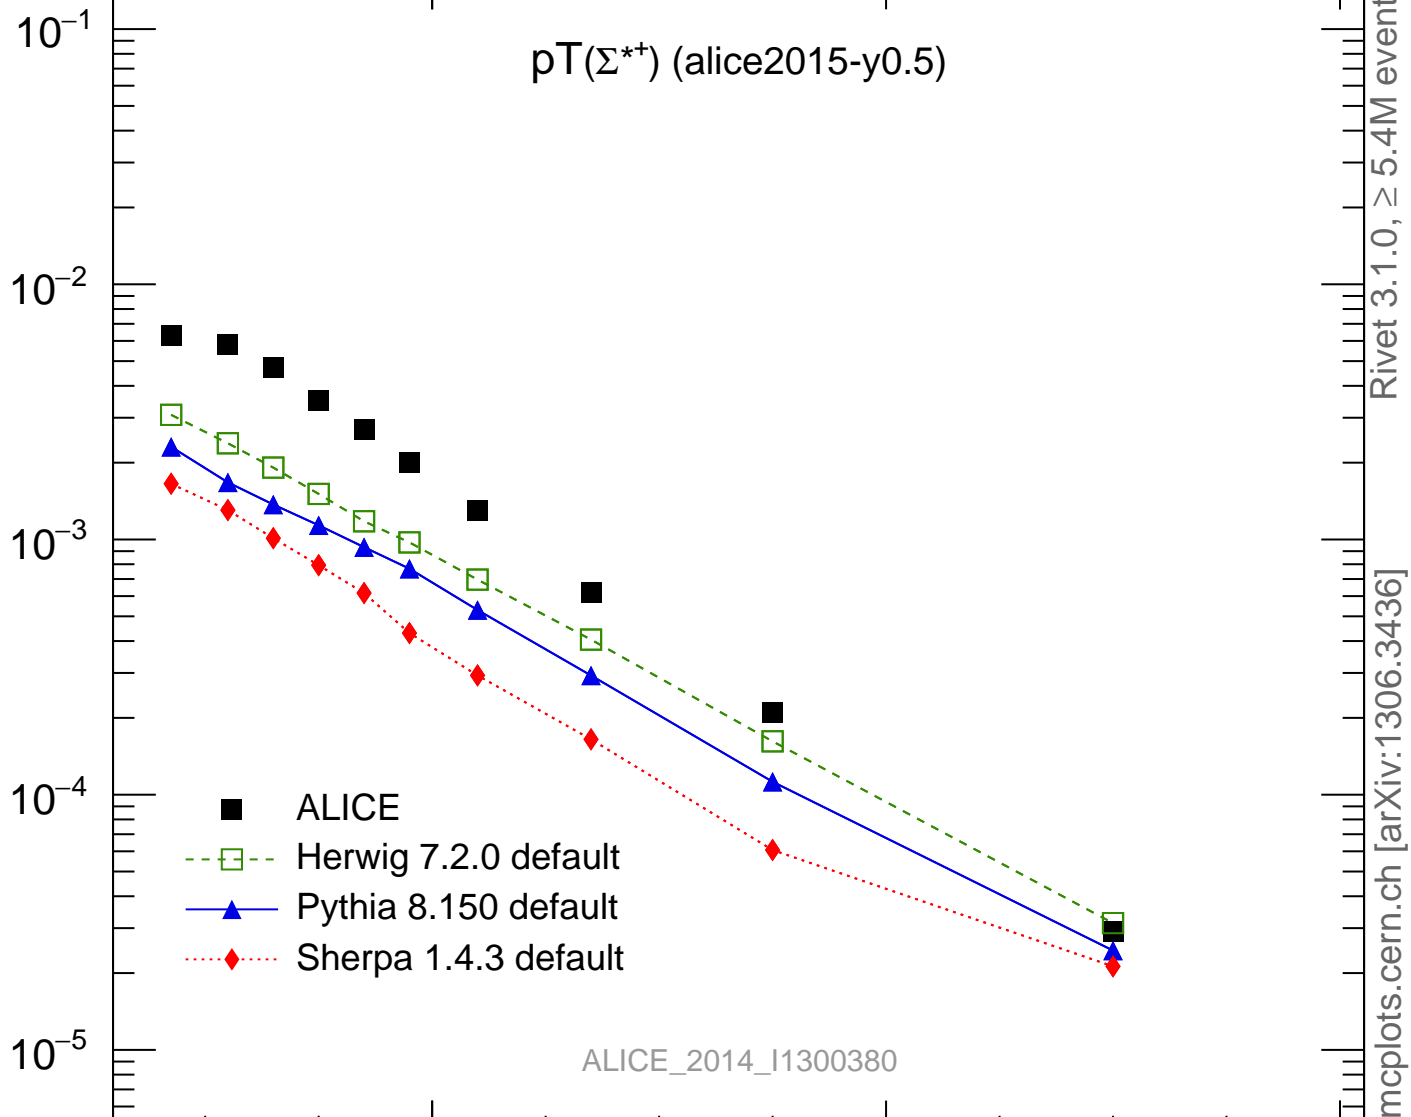

7000 GeV pp

Soft QCD

 $p_T(\Sigma^{*+})$ (alice2015-y0.5)Rivet 3.1.0, $\geq 5.4M$ events

mcplots.cern.ch [arXiv:1306.3436]