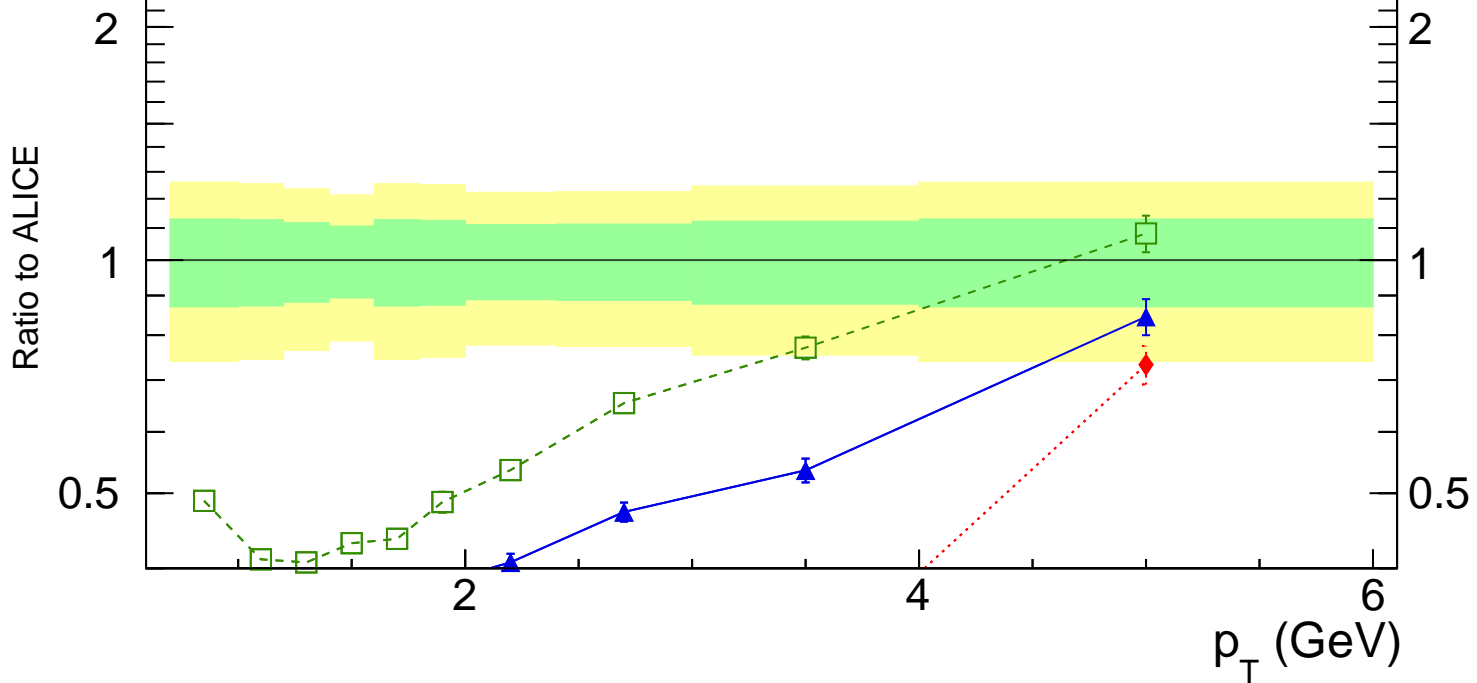

7000 GeV pp

Soft QCD

 $p_T(\Sigma^{*+})$ (alice2015-y0.5)Rivet 3.1.0, $\geq 5.4M$ events

mcplots.cern.ch [arXiv:1306.3436]