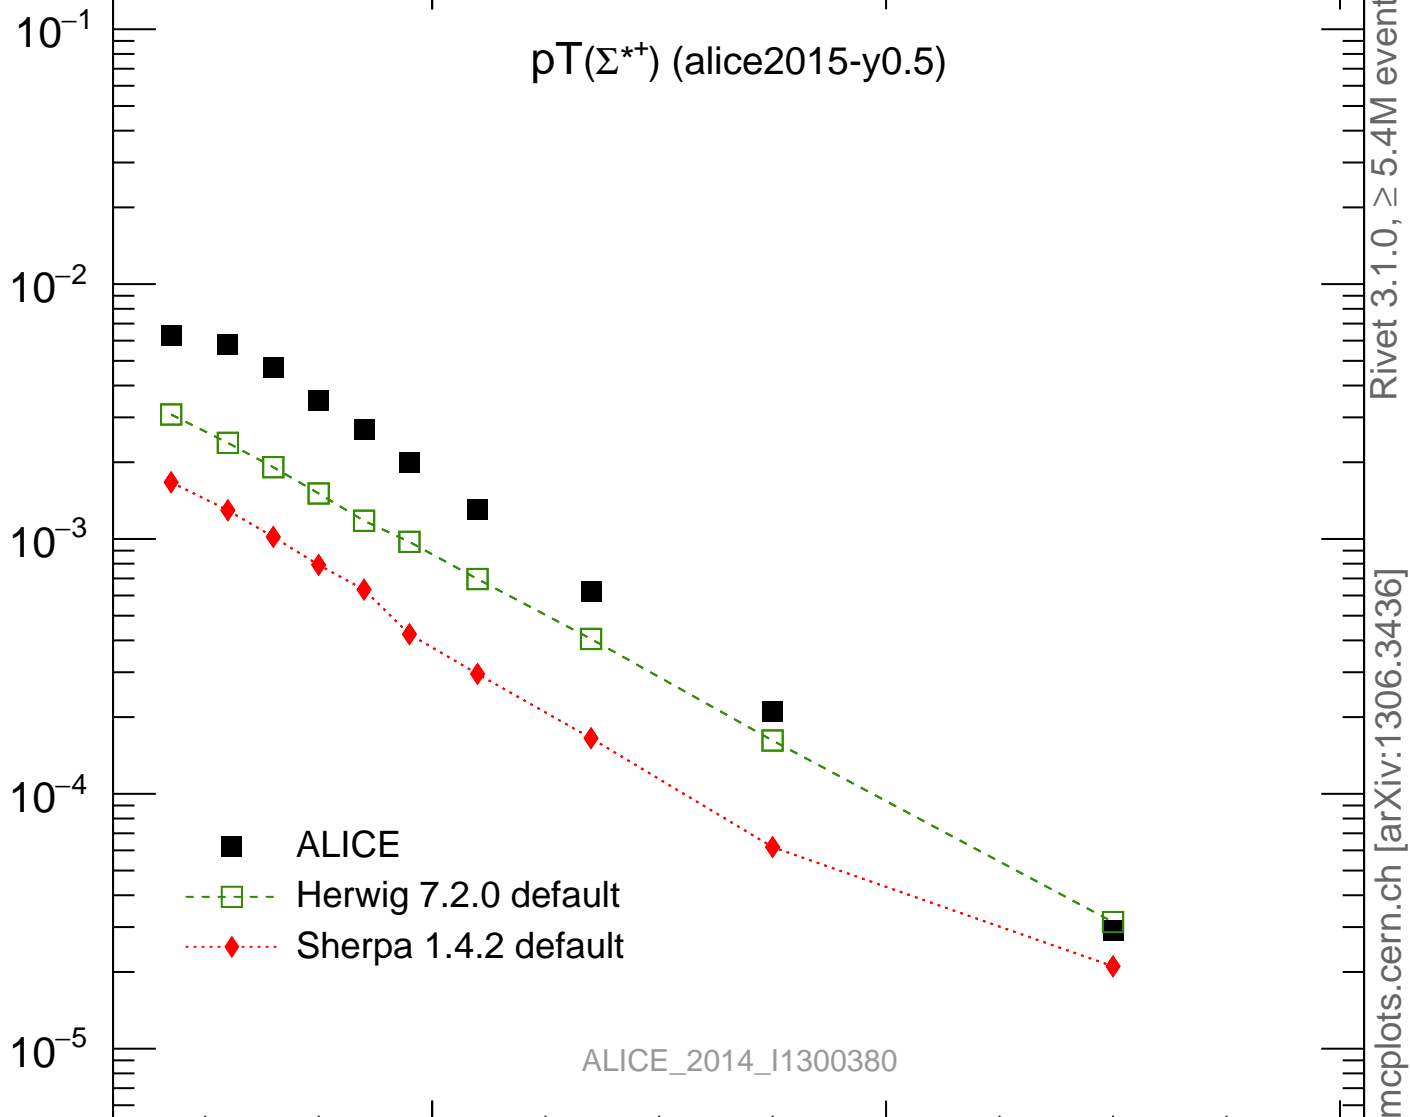

7000 GeV pp

Soft QCD

 $p_T(\Sigma^{*+})$  (alice2015-y0.5)Rivet 3.1.0,  $\geq 5.4M$  events

mcplots.cern.ch [arXiv:1306.3436]