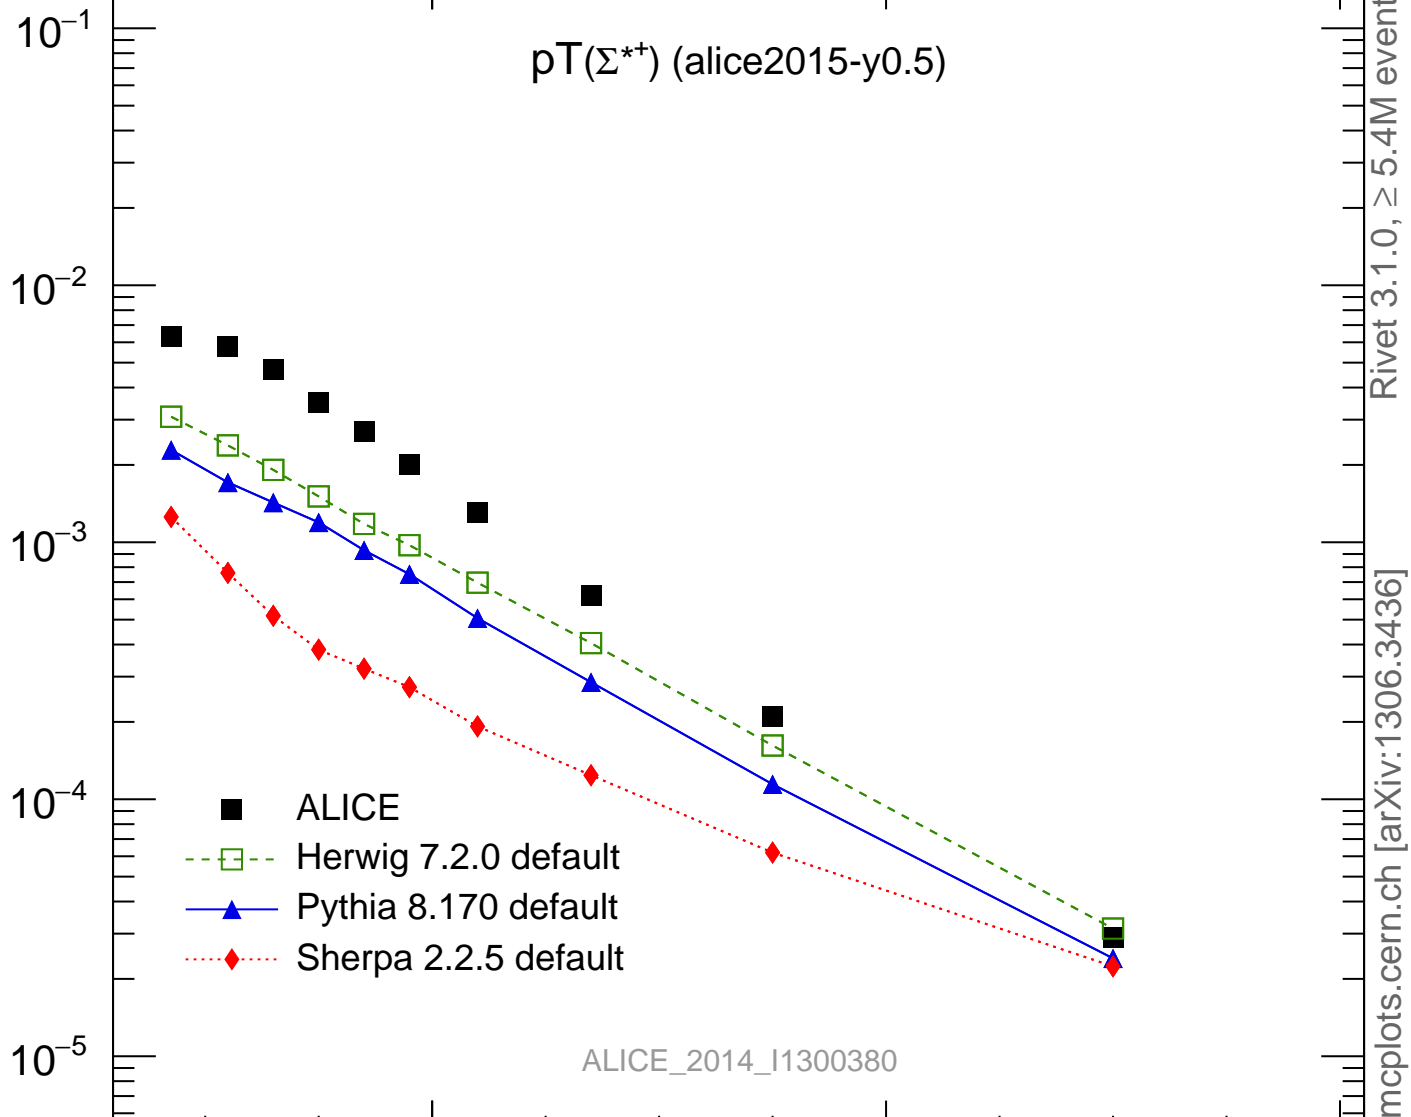

7000 GeV pp

Soft QCD

 $p_T(\Sigma^{*+})$ (alice2015-y0.5)Rivet 3.1.0, $\geq 5.4M$ events

mcplots.cern.ch [arXiv:1306.3436]