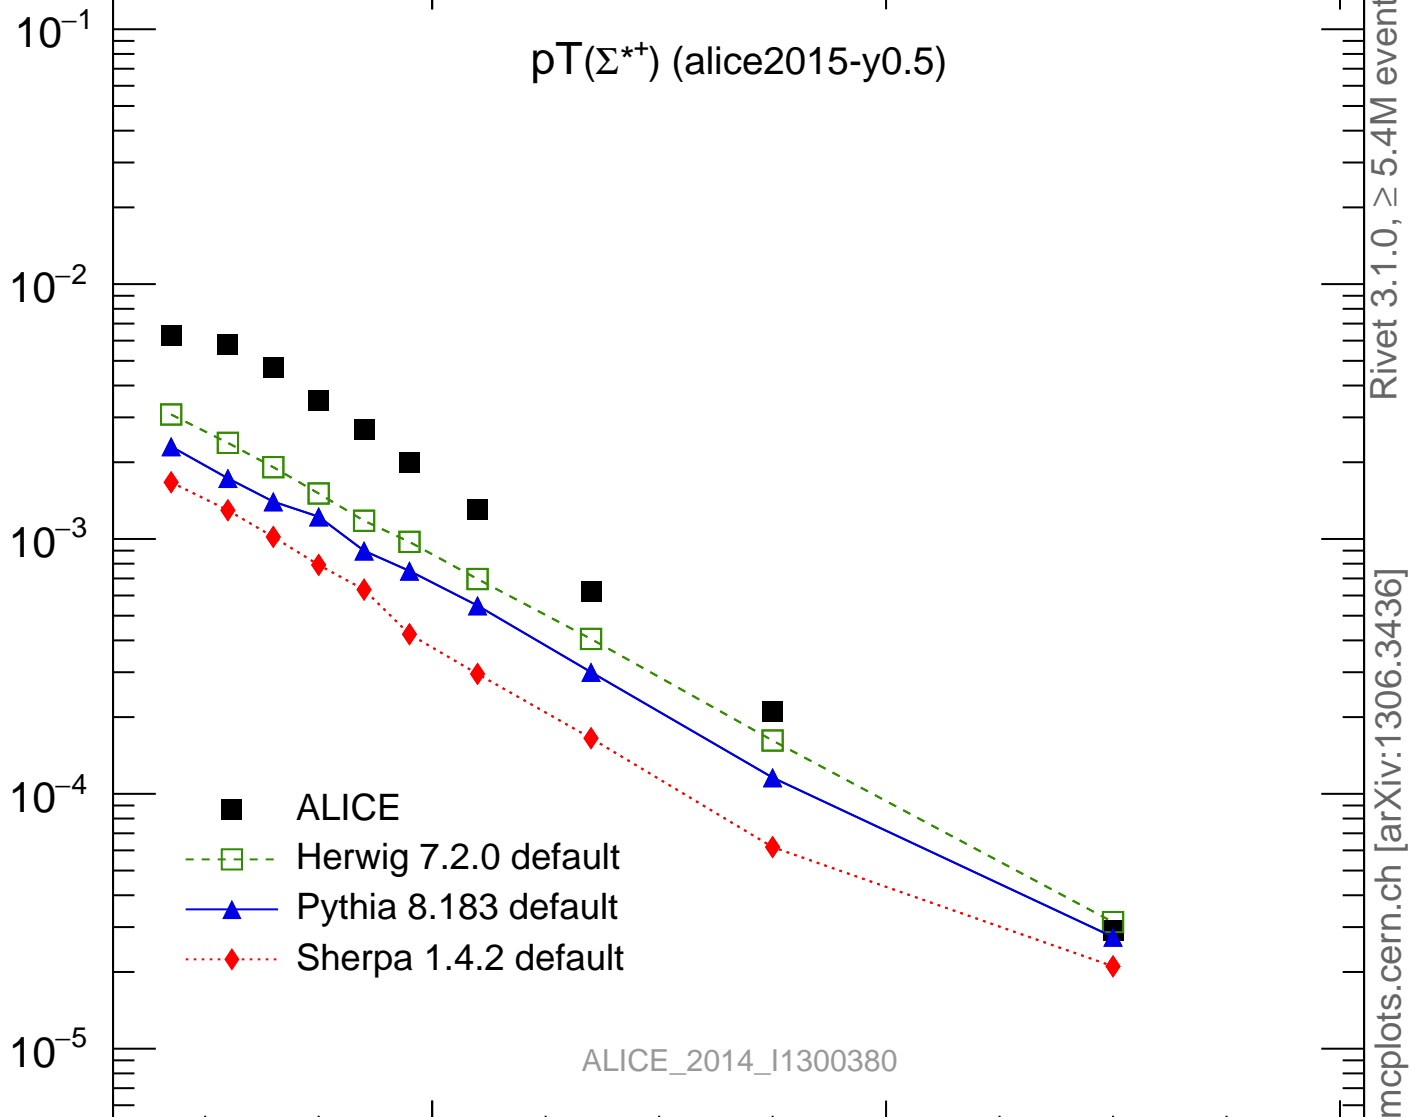

7000 GeV pp

Soft QCD

 $p_T(\Sigma^{*+})$ (alice2015-y0.5)Rivet 3.1.0, $\geq 5.4M$ events

mcplots.cern.ch [arXiv:1306.3436]