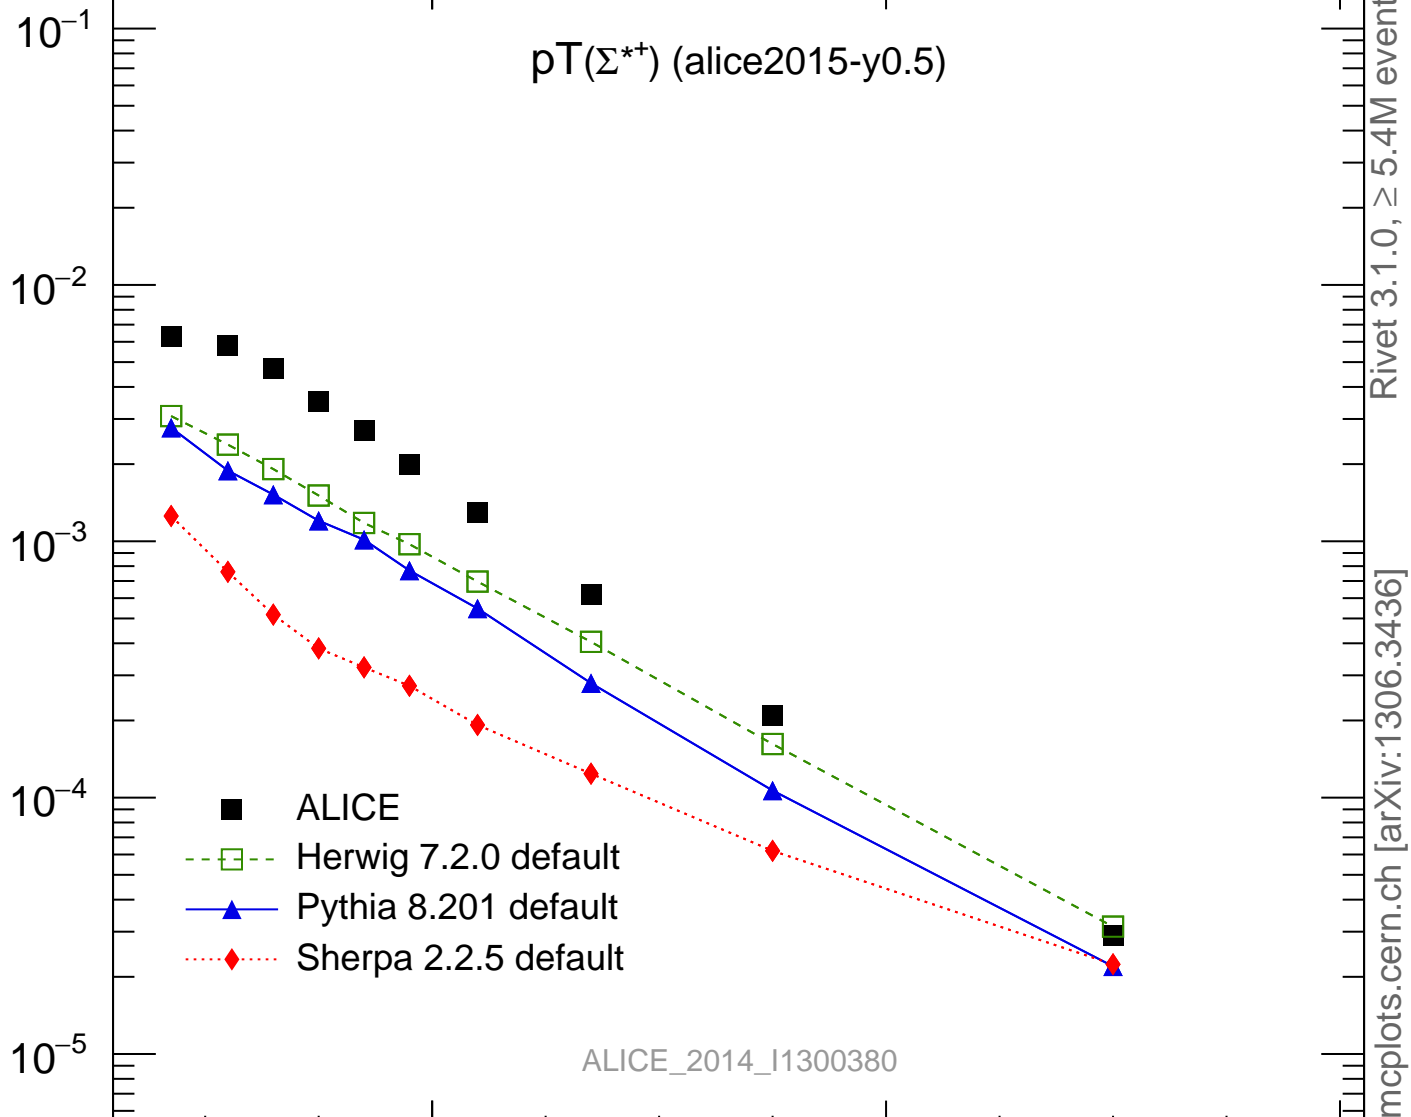

7000 GeV pp

Soft QCD

 $p_T(\Sigma^{*+})$ (alice2015-y0.5)Rivet 3.1.0, $\geq 5.4M$ events

mcplots.cern.ch [arXiv:1306.3436]