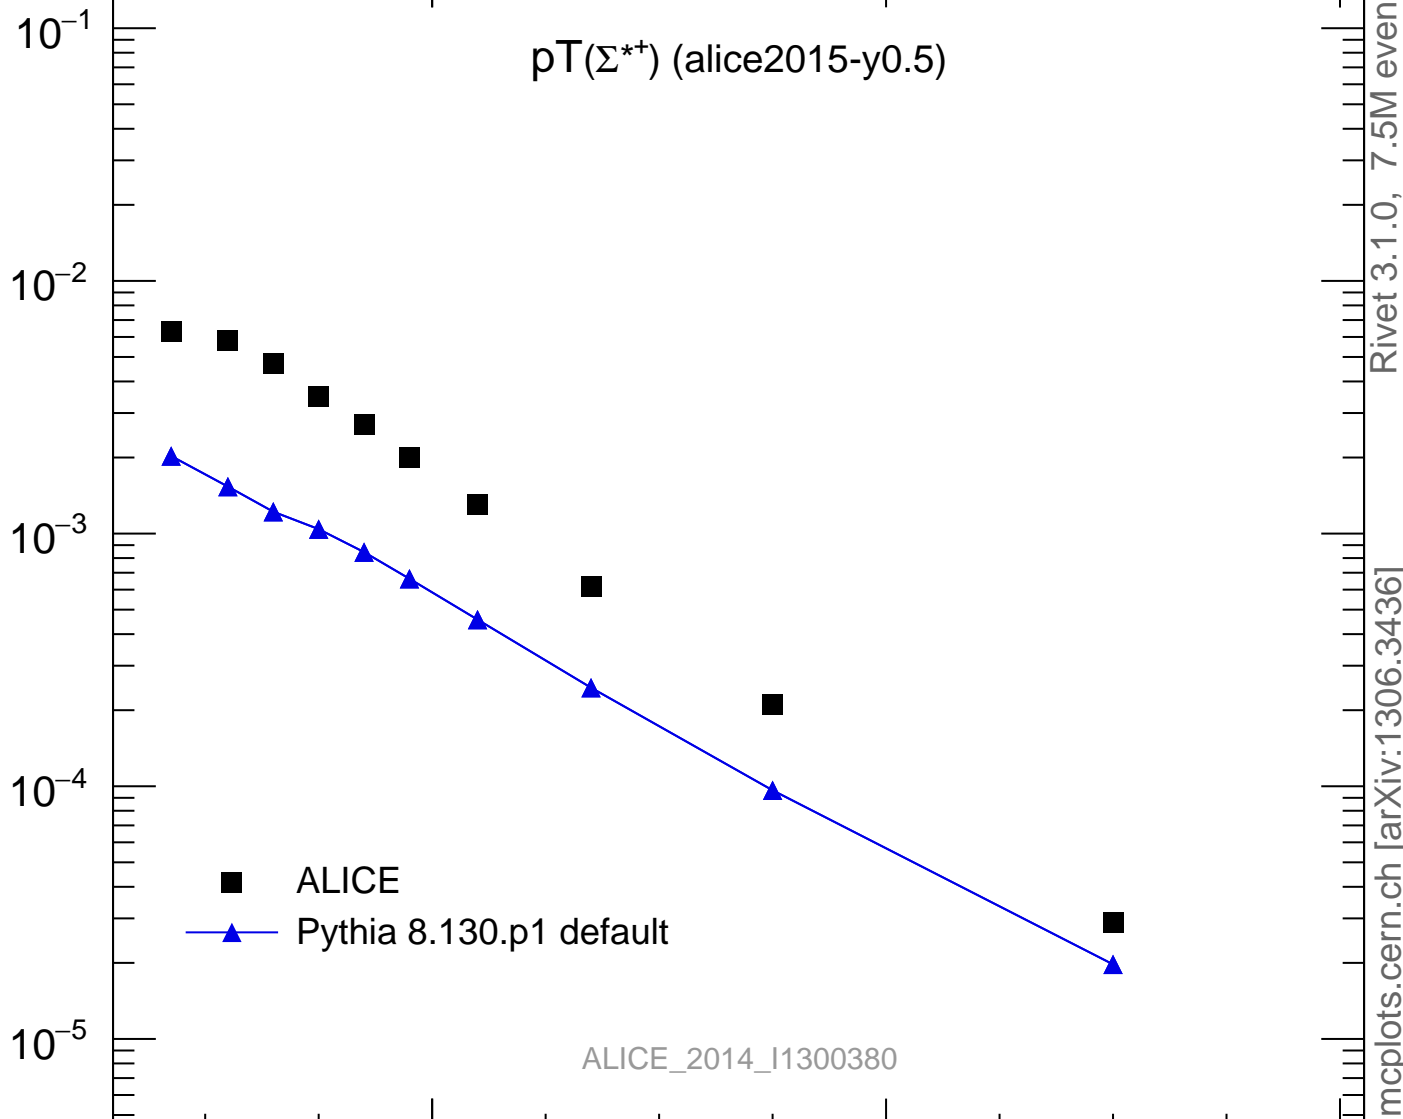

7000 GeV pp

Soft QCD

$p_T(\Sigma^{*+})$ (alice2015-y0.5)

Rivet 3.1.0, 7.5M events
mcplots.cern.ch [arXiv:1306.3436]