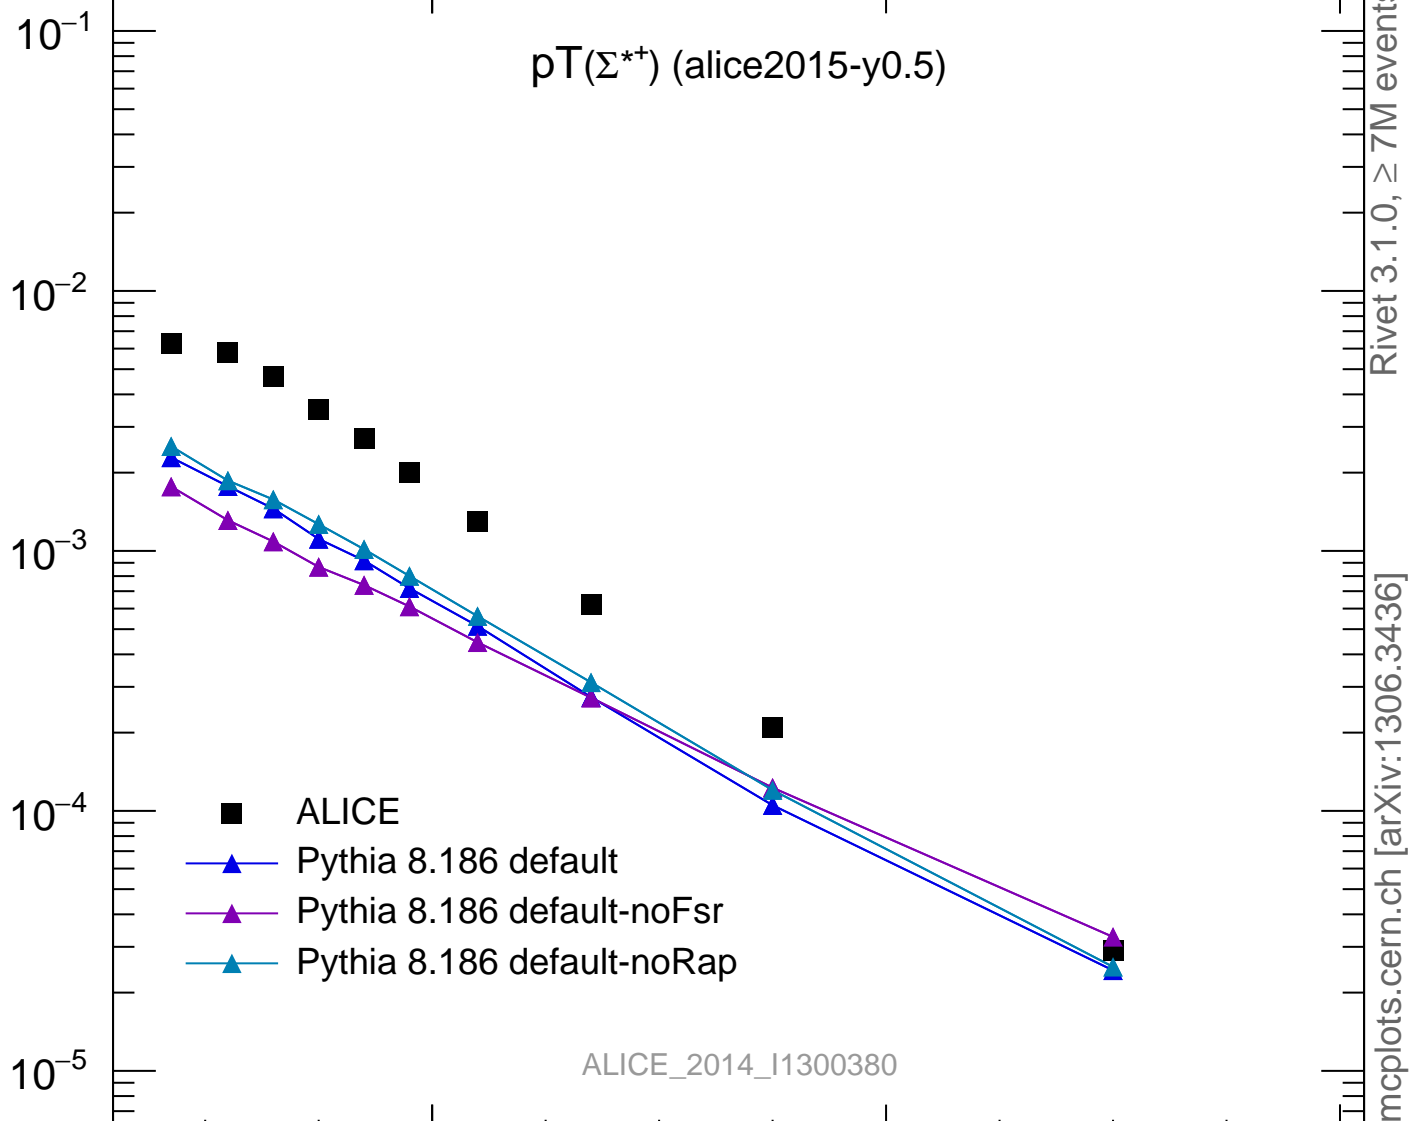

7000 GeV pp

Soft QCD

 $p_T(\Sigma^{*+})$ (alice2015-y0.5)Rivet 3.1.0, $\geq 7M$ events

mcplots.cern.ch [arXiv:1306.3436]