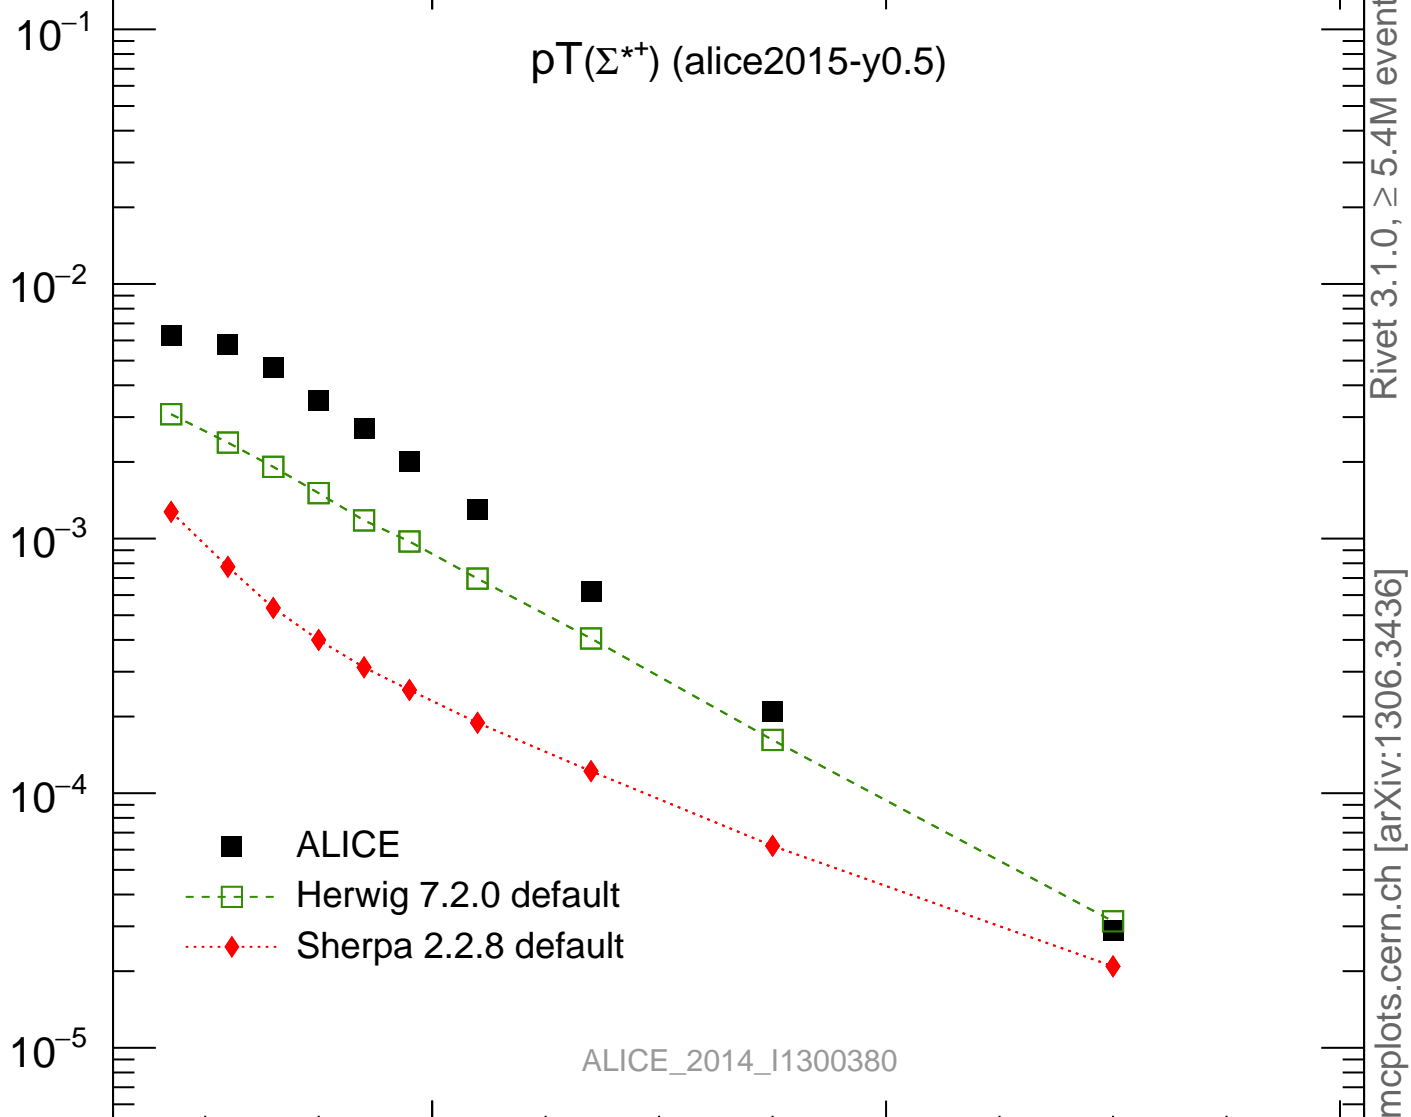

7000 GeV pp

Soft QCD

 $p_T(\Sigma^{*+})$ (alice2015-y0.5)Rivet 3.1.0, $\geq 5.4M$ events

mcplots.cern.ch [arXiv:1306.3436]