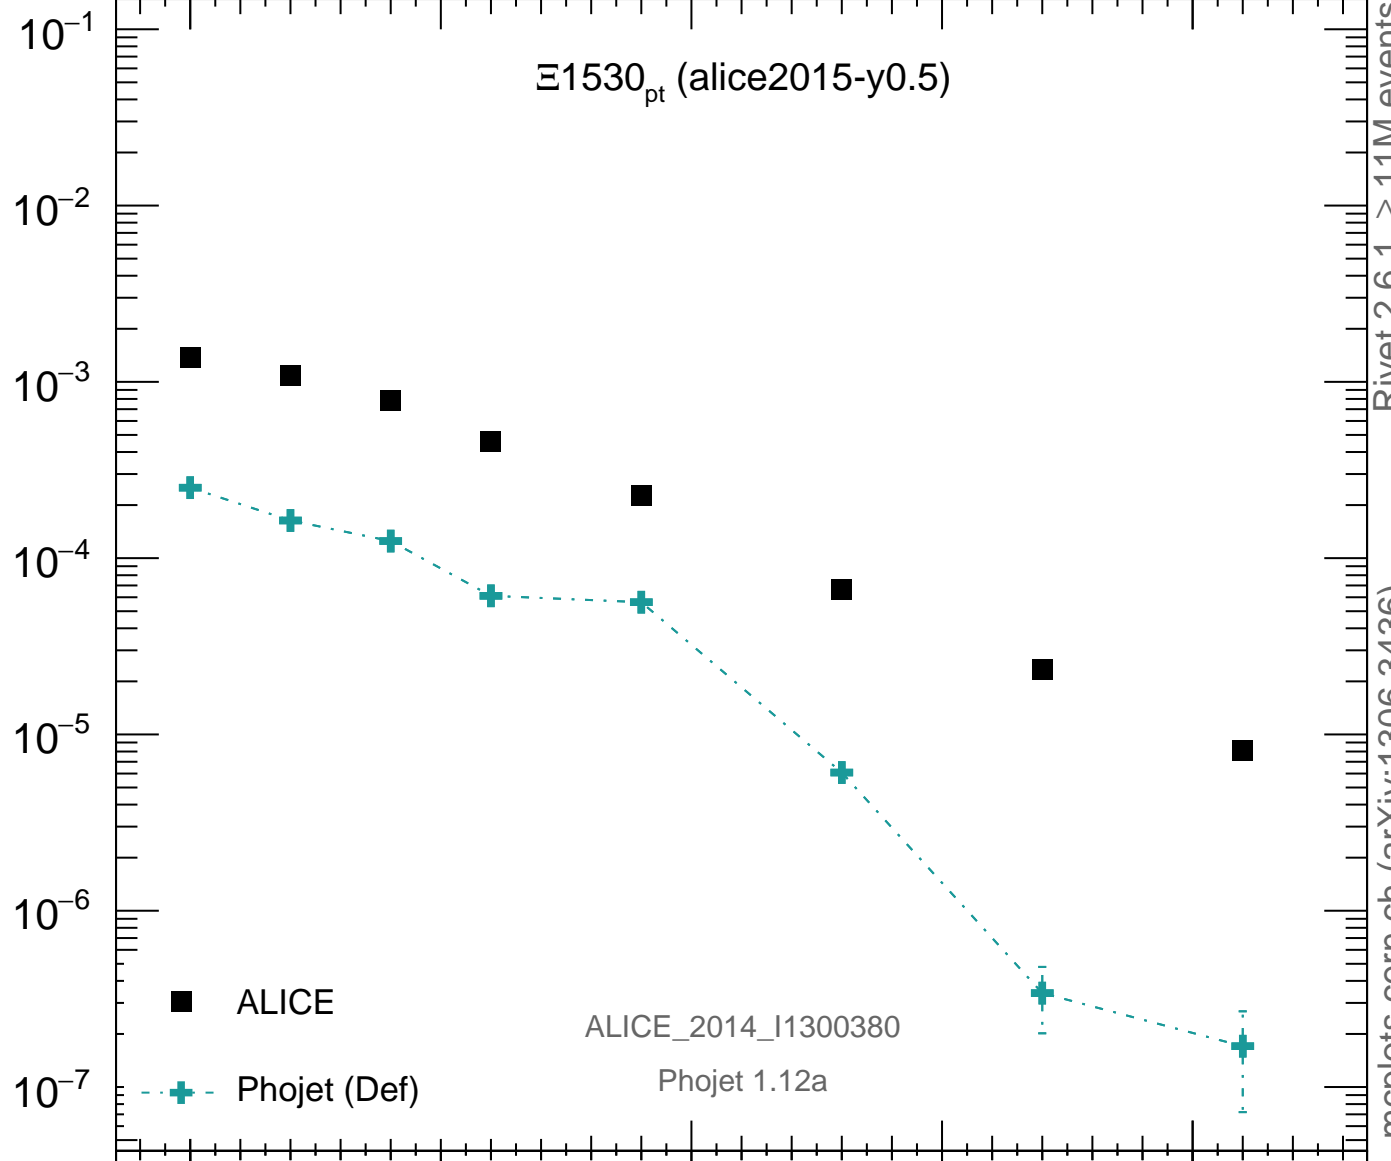

7000 GeV pp

Soft QCD

Ξ_{1530}_{pt} (alice2015-y0.5)

Rivet 2.6.1, $\geq 11M$ events

mcplots.cern.ch (arXiv:1306.3436)

Ratio to ALICE