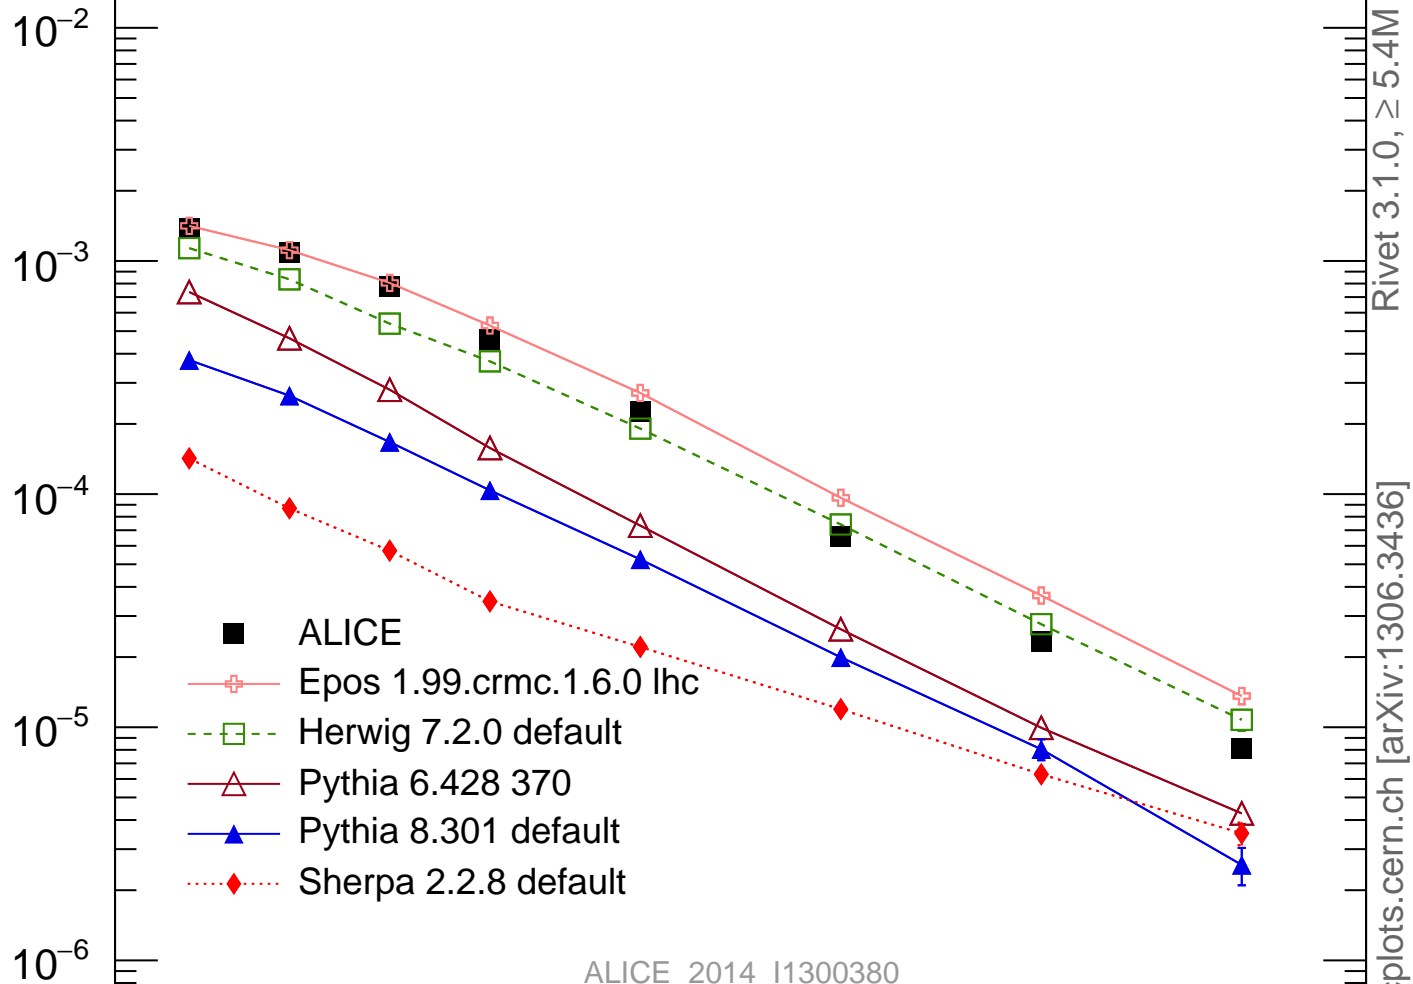

$p_T(\Xi)$  (alice2015-y0.5)Rivet 3.1.0,  $\geq 5.4M$  events

mcplots.cern.ch [arXiv:1306.3436]