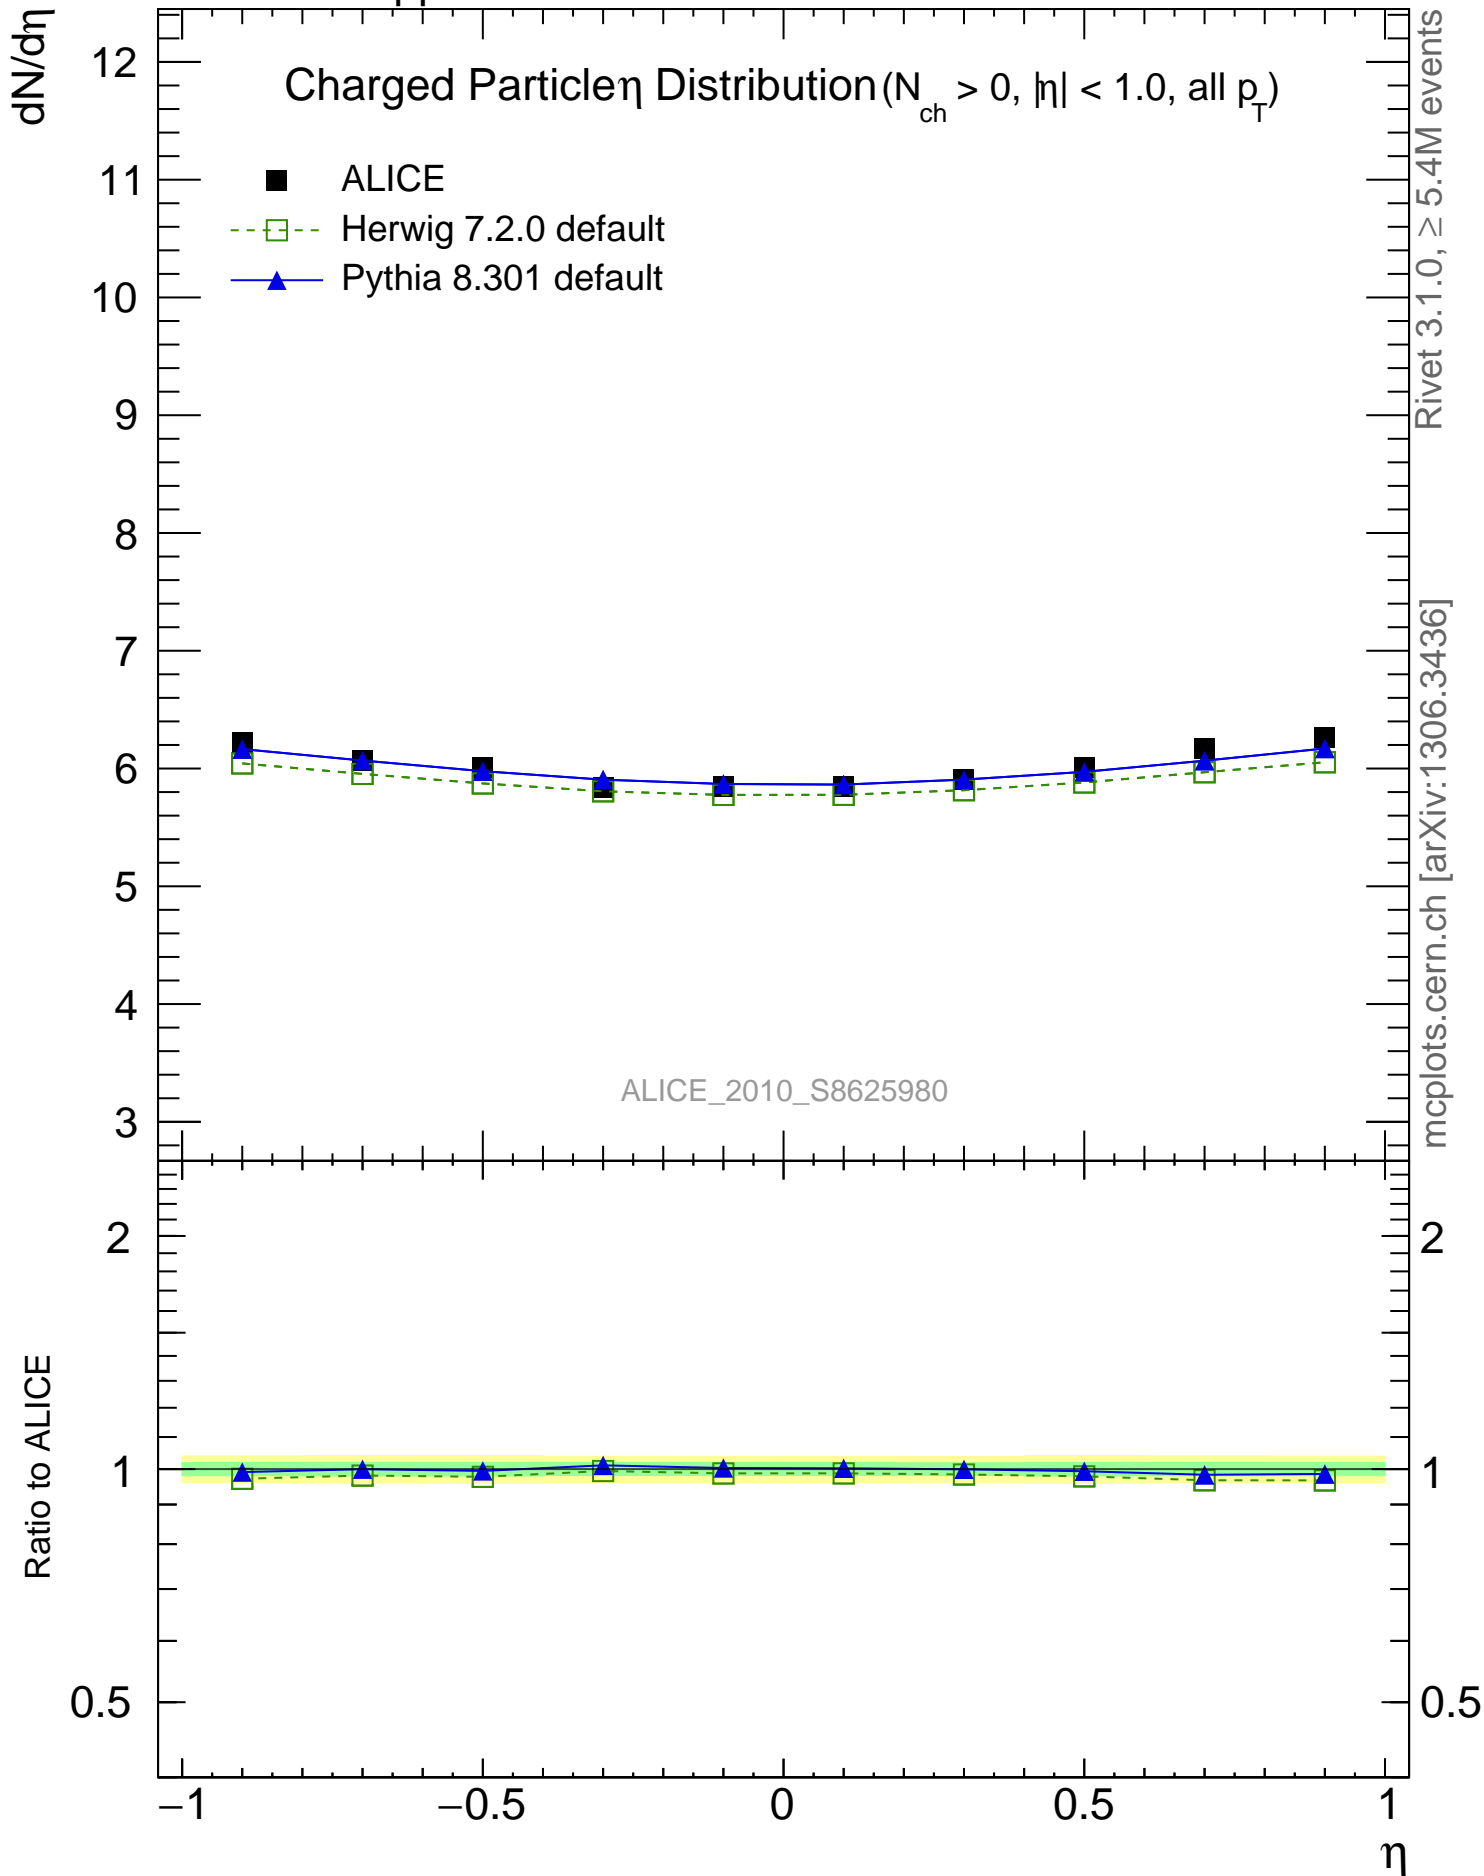

7000 GeV pp

Soft QCD

Rivet 3.1.0, $\geq 5.4M$ events

mcplots.cern.ch [arXiv:1306.3436]