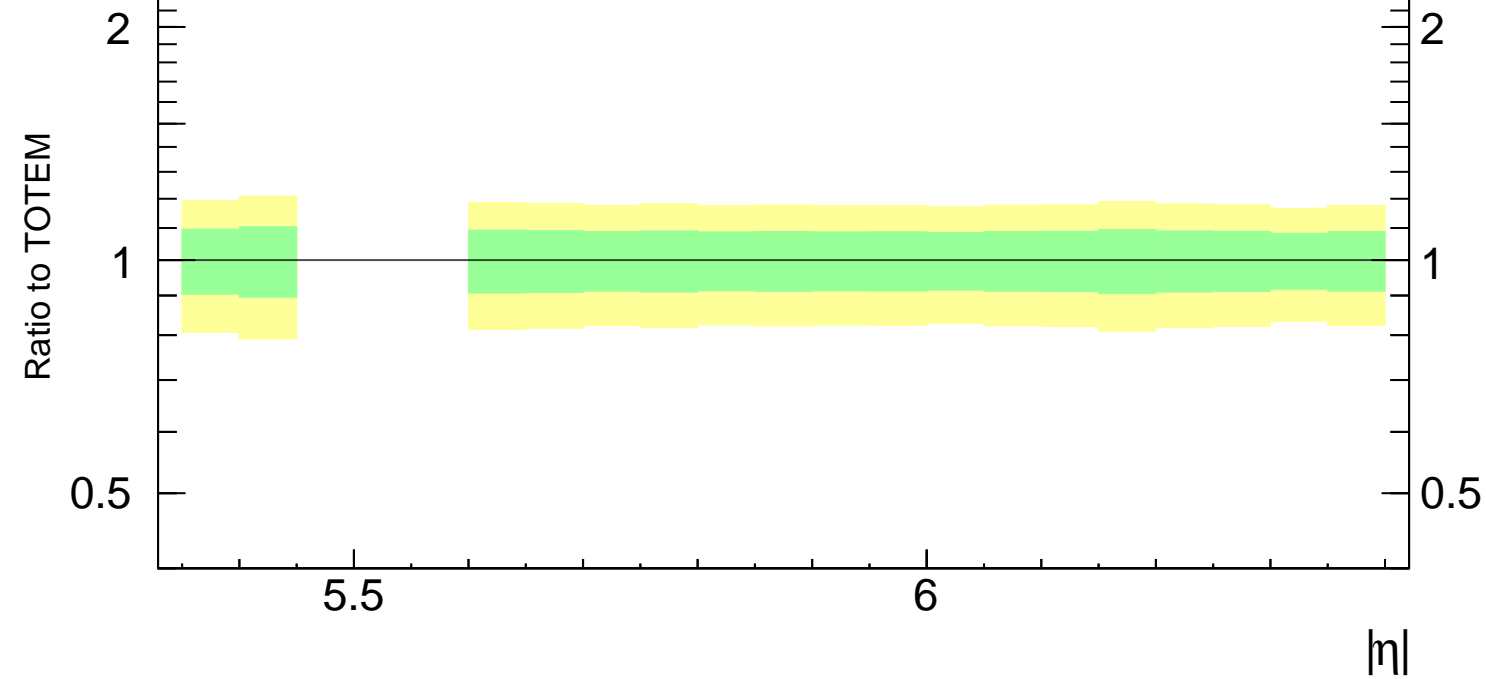

7000 GeV pp

Soft QCD

(TOTEM\_2012\_I1115294)

mcplots.cern.ch [arXiv:1306.3436]