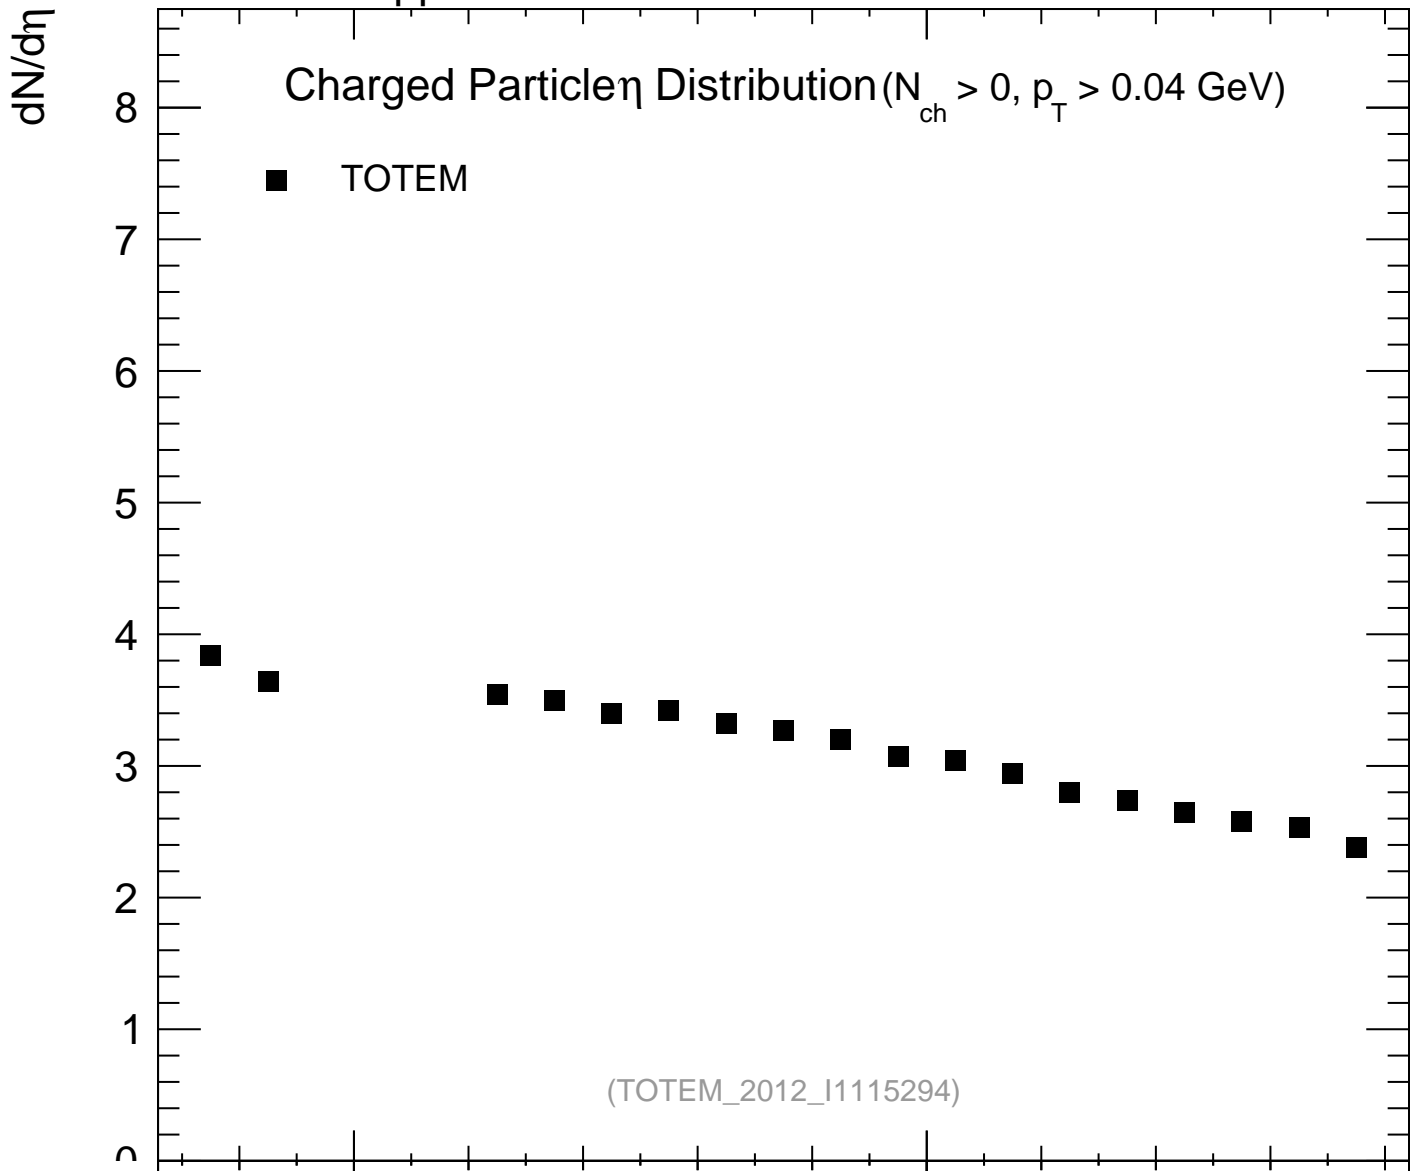

7000 GeV pp

Soft QCD

(TOTEM\_2012\_I1115294)

mcplots.cern.ch [arXiv:1306.3436]