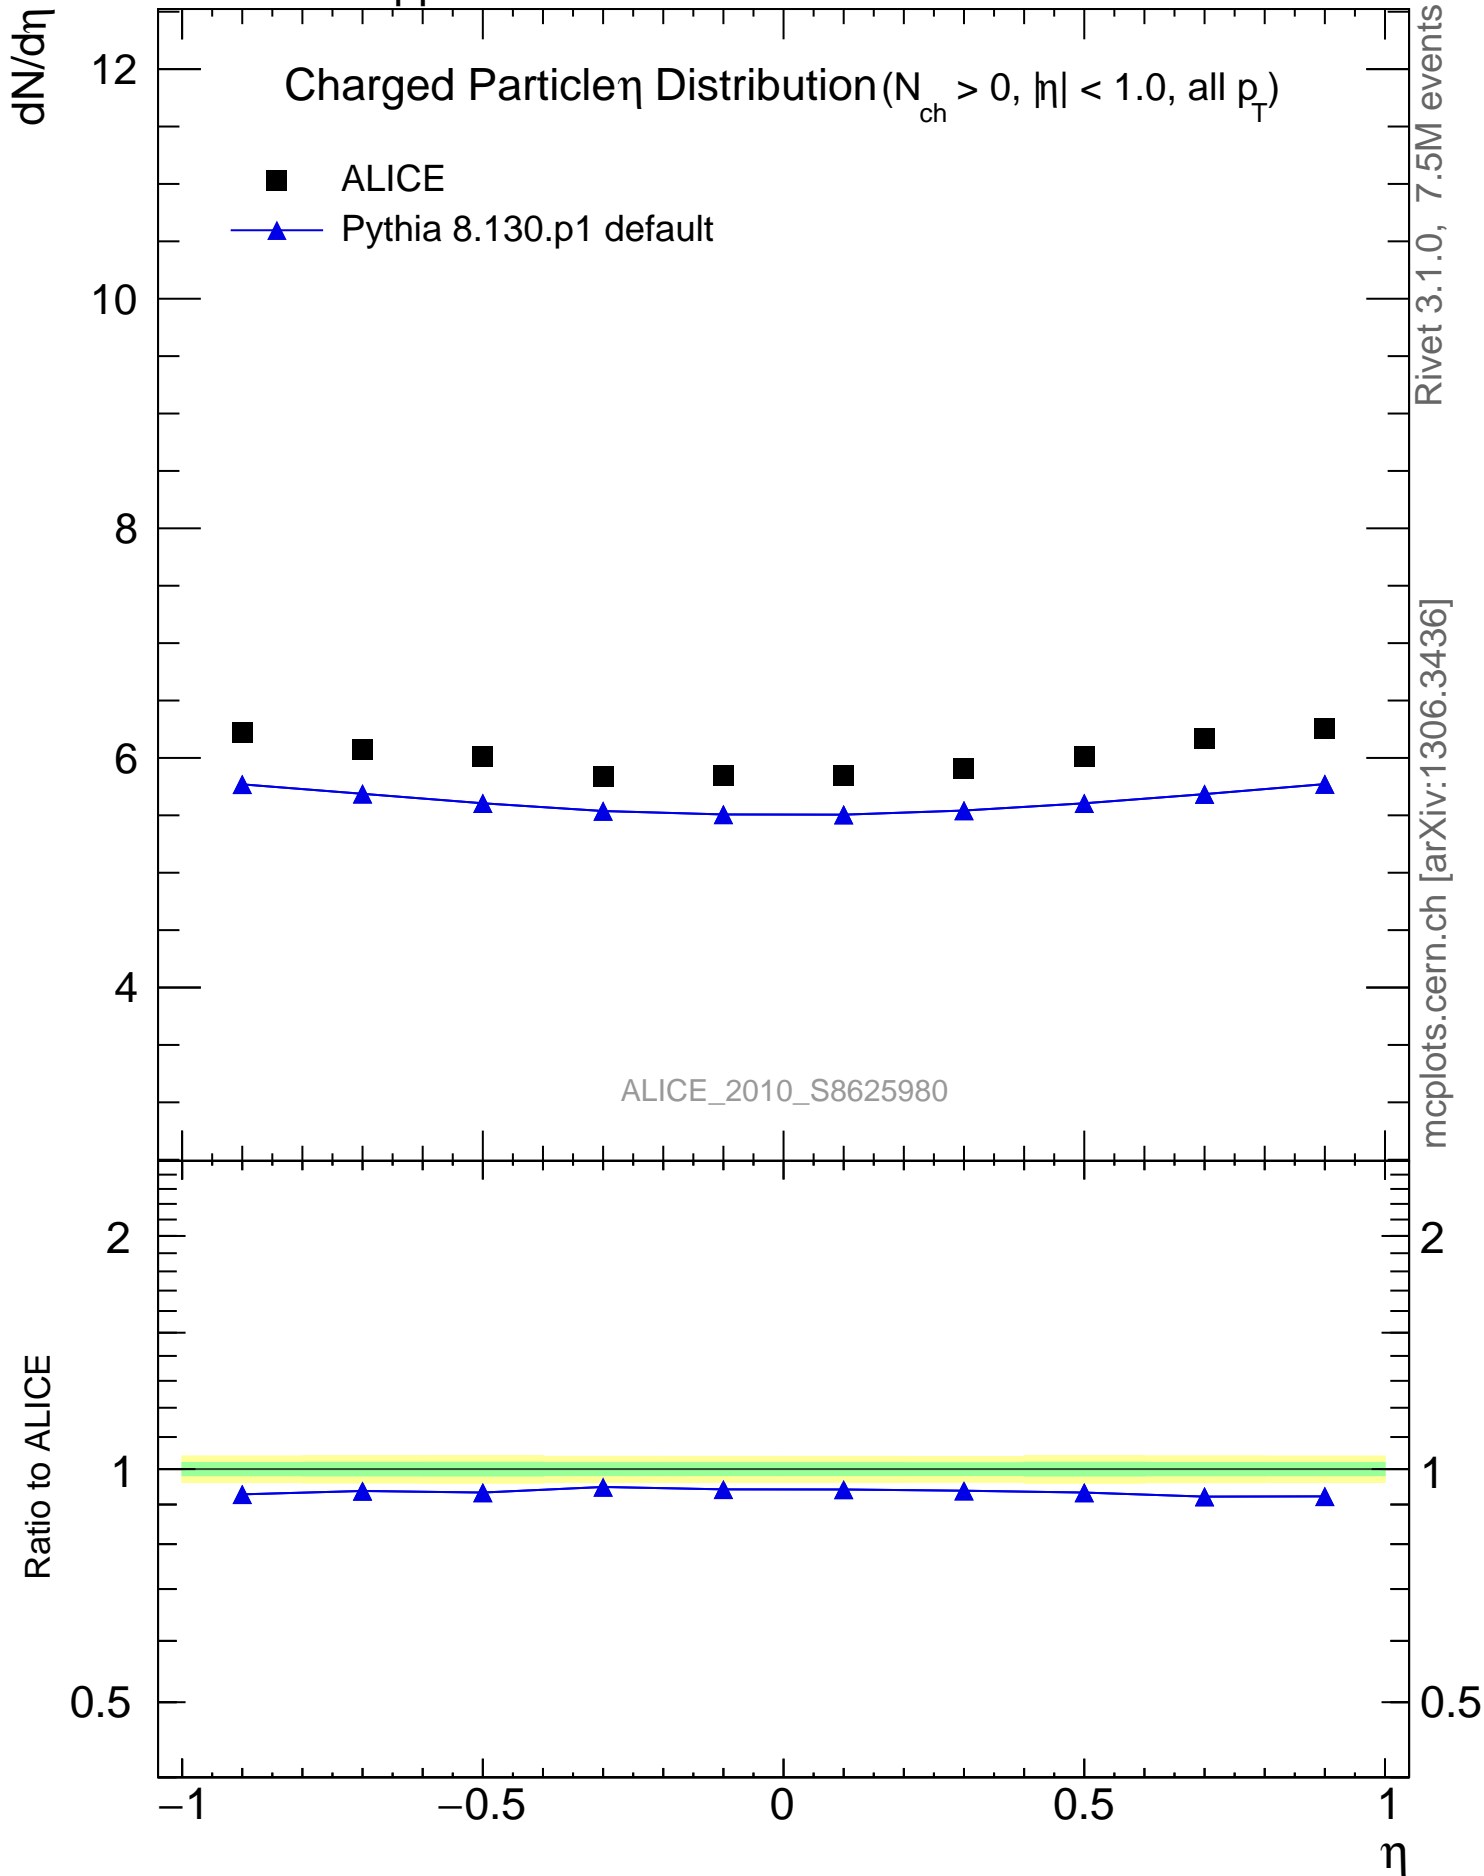

7000 GeV pp

Soft QCD

Rivet 3.1.0, 7.5M events

mcplots.cern.ch [arXiv:1306.3436]