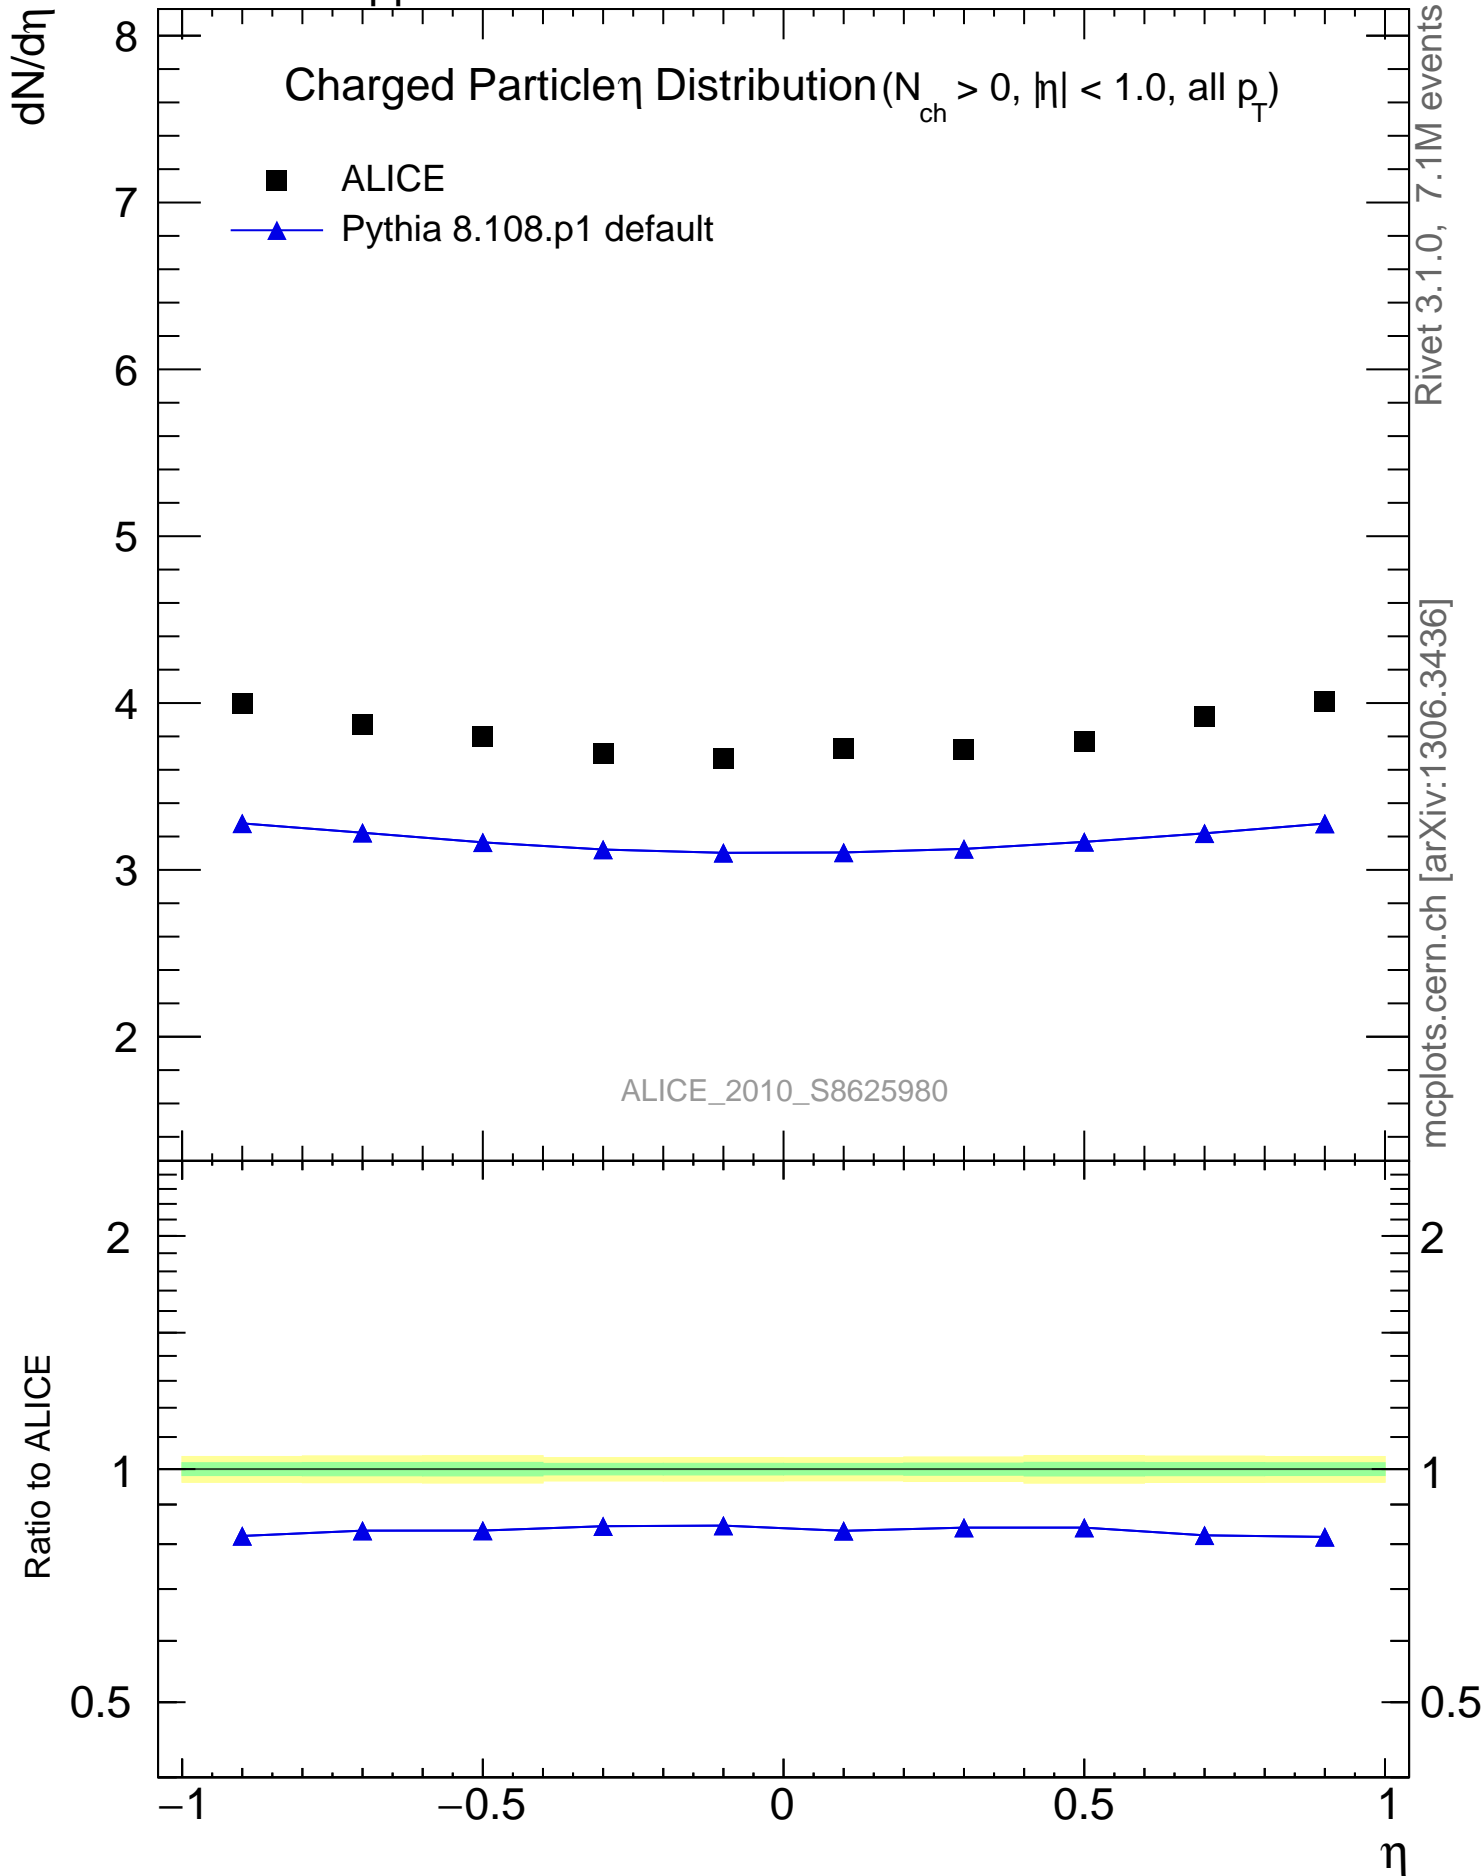

900 GeV pp

Soft QCD

Rivet 3.1.0, 7.1M events

mcplots.cern.ch [arXiv:1306.3436]