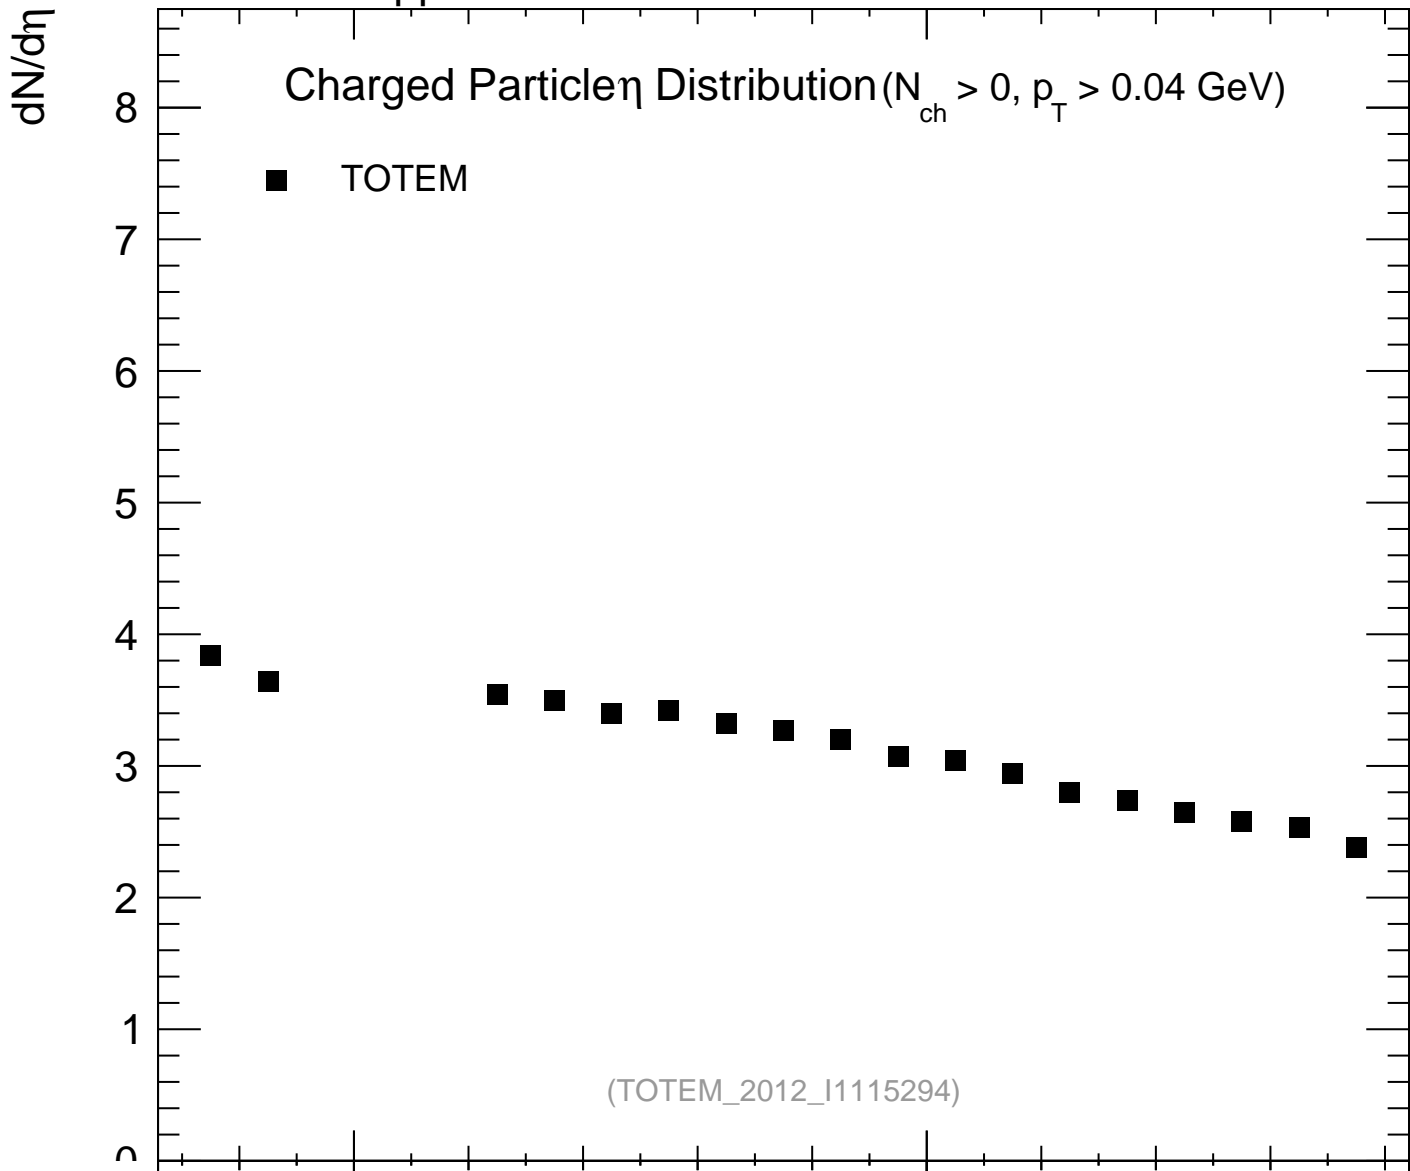

7000 GeV pp

Soft QCD

mcplots.cern.ch [arXiv:1306.3436]