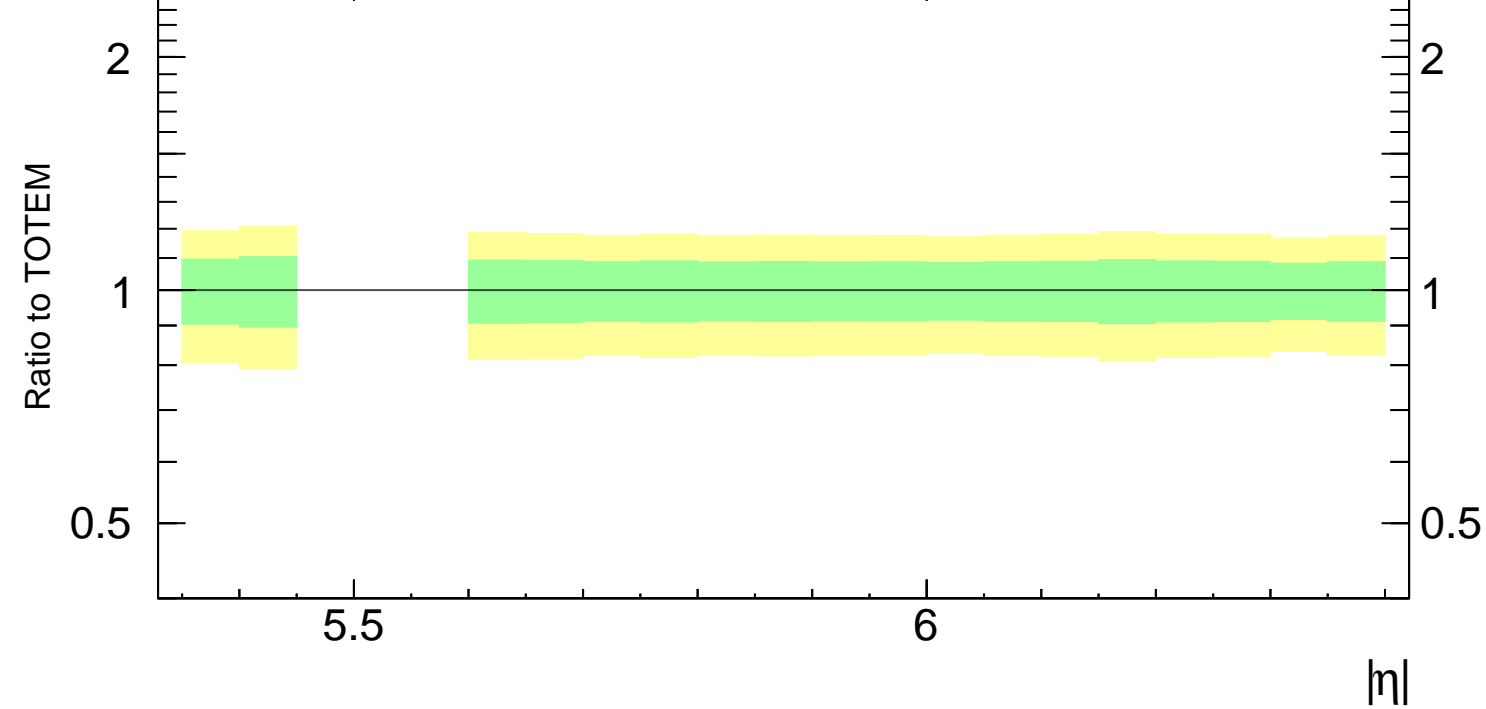

7000 GeV pp

Soft QCD

mcplots.cern.ch [arXiv:1306.3436]