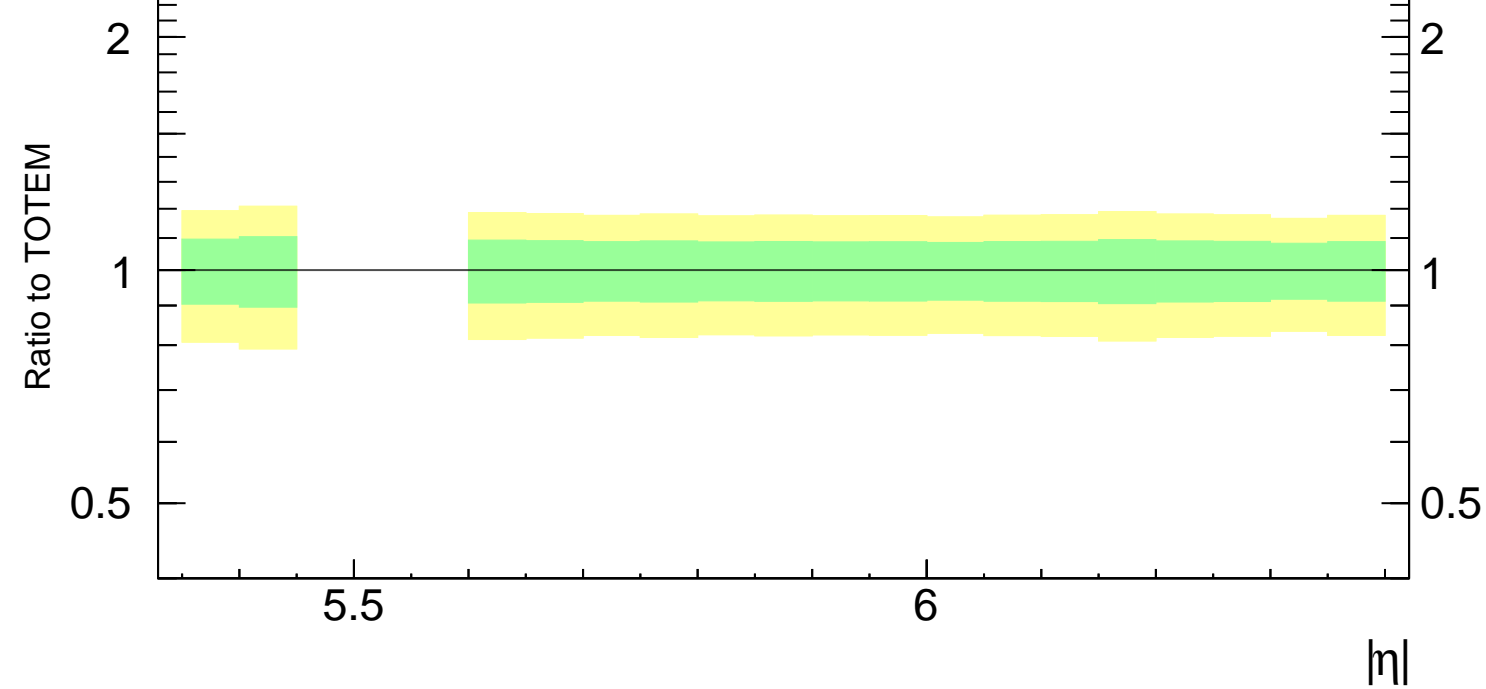

7000 GeV pp

Soft QCD

mcplots.cern.ch [arXiv:1306.3436]