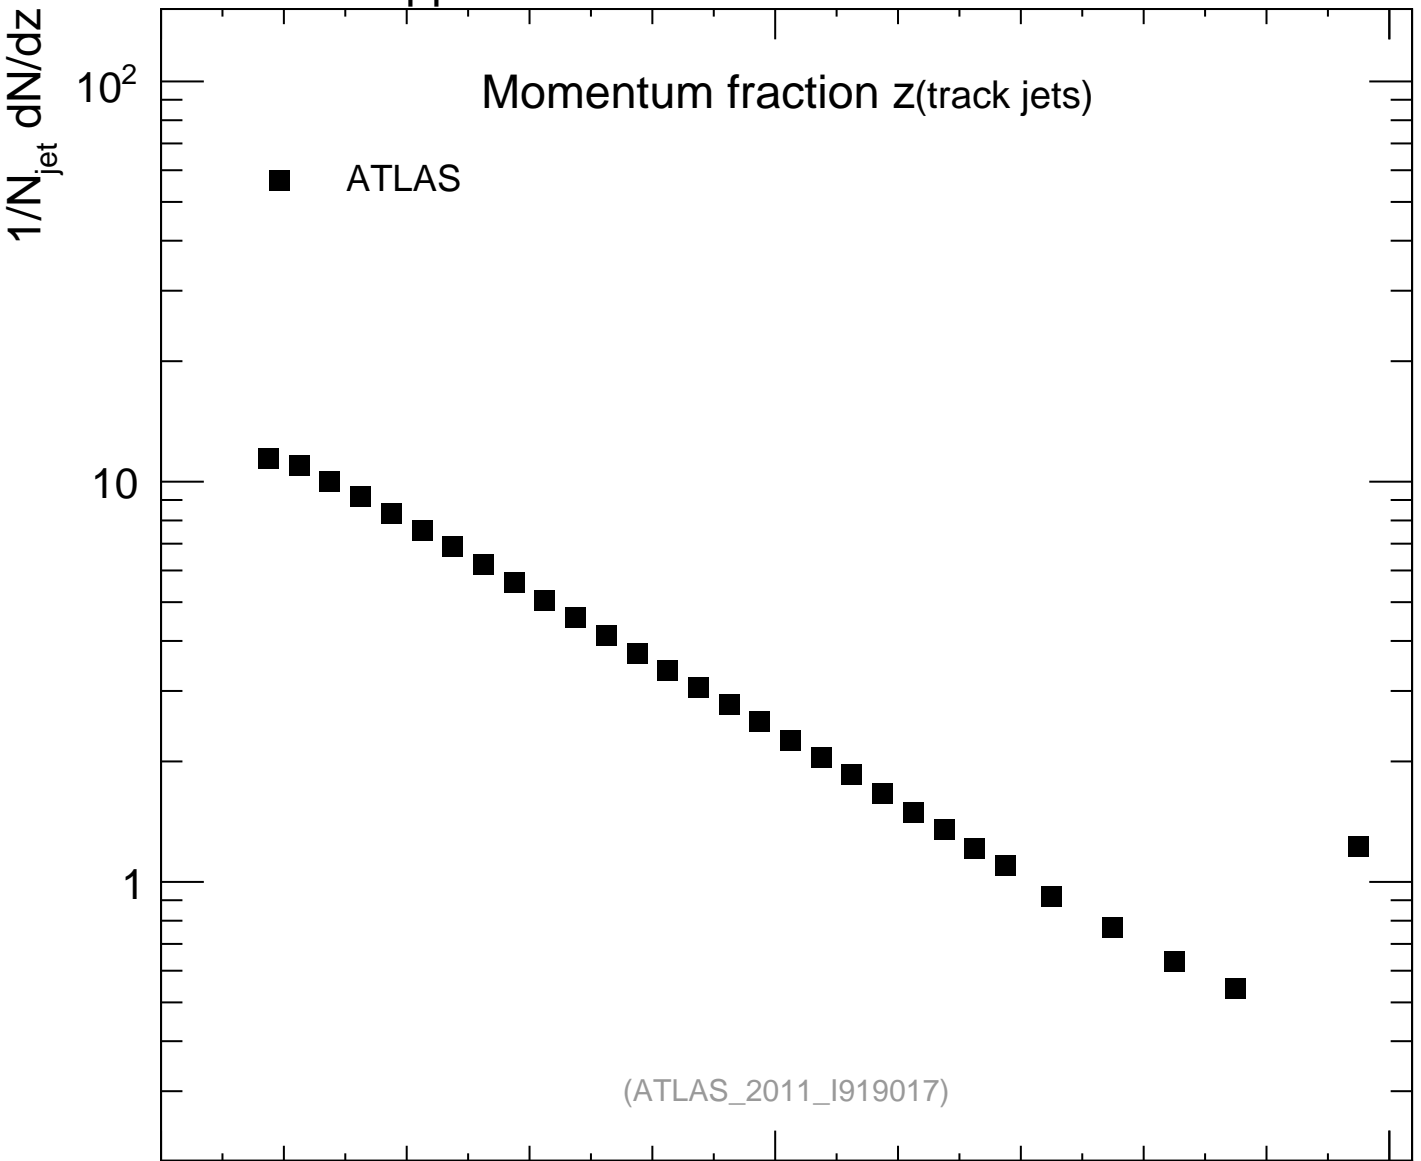

7000 GeV pp

Soft QCD

mcplots.cern.ch [arXiv:1306.3436]