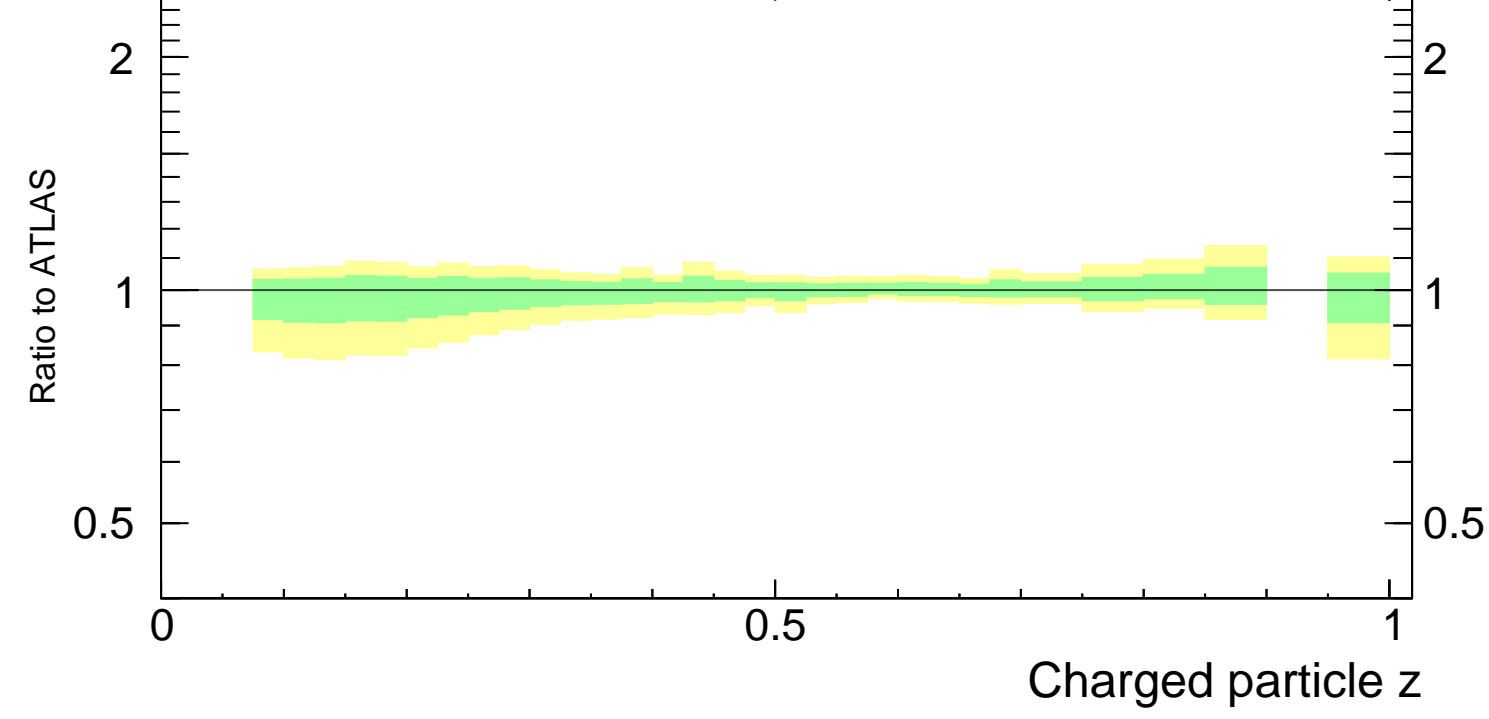

7000 GeV pp

Soft QCD

mcplots.cern.ch [arXiv:1306.3436]