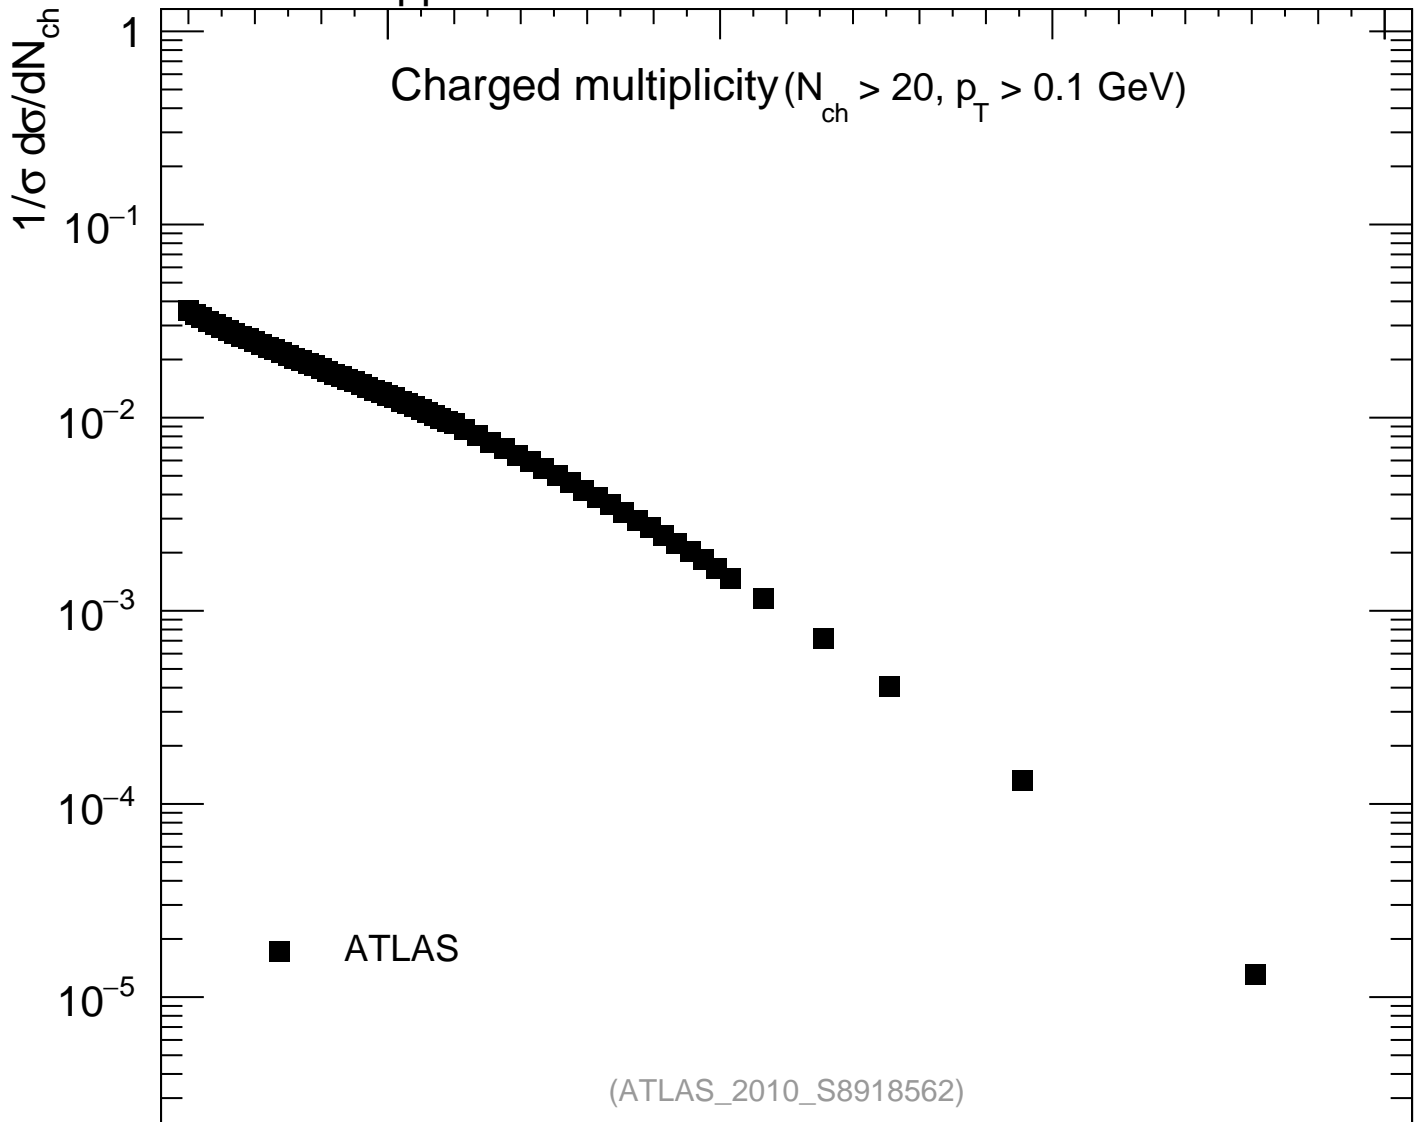

7000 GeV pp

Soft QCD

mcplots.cern.ch [arXiv:1306.3436]