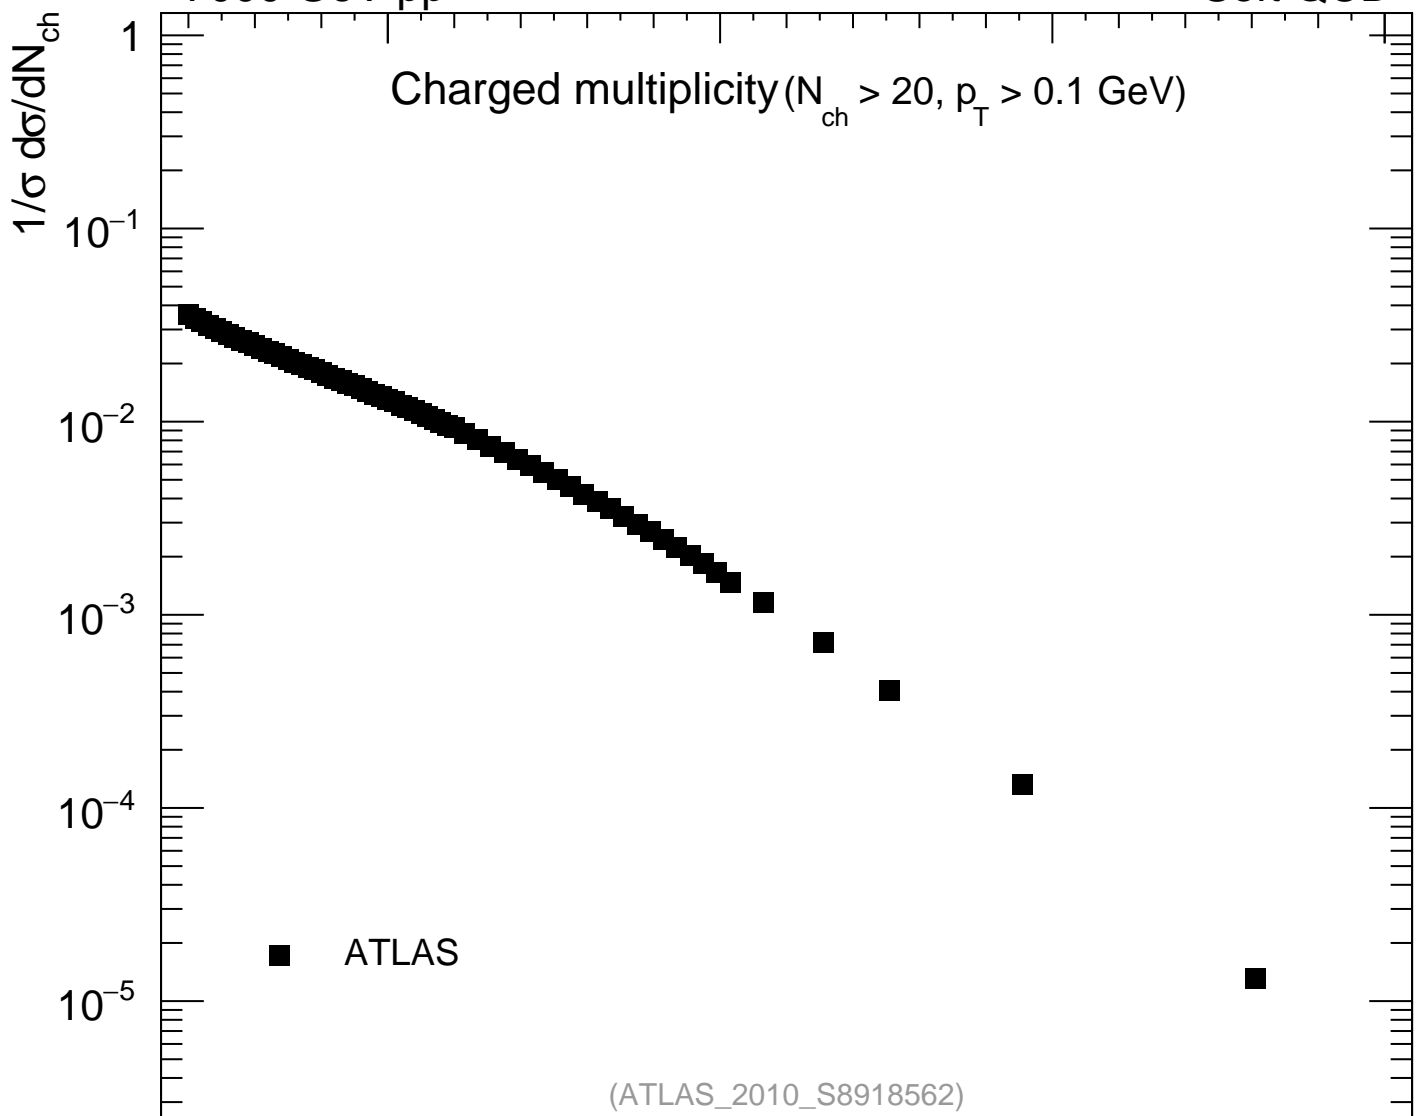

7000 GeV pp

Soft QCD

mcplots.cern.ch [arXiv:1306.3436]