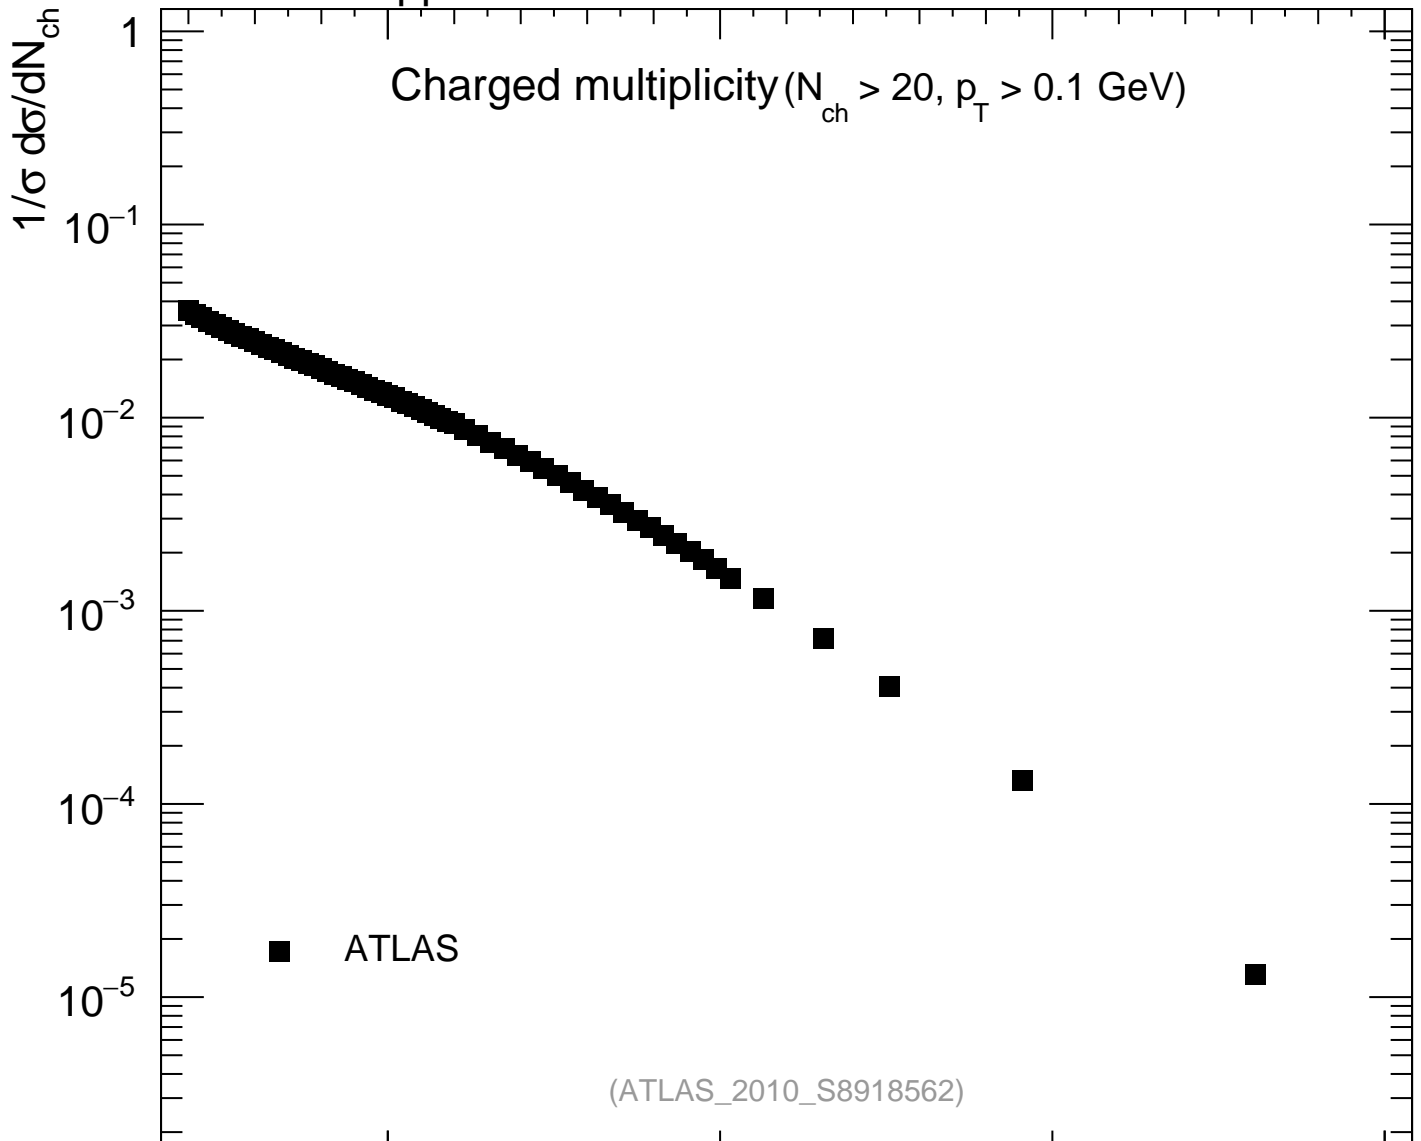

7000 GeV pp

Soft QCD

mcplots.cern.ch [arXiv:1306.3436]