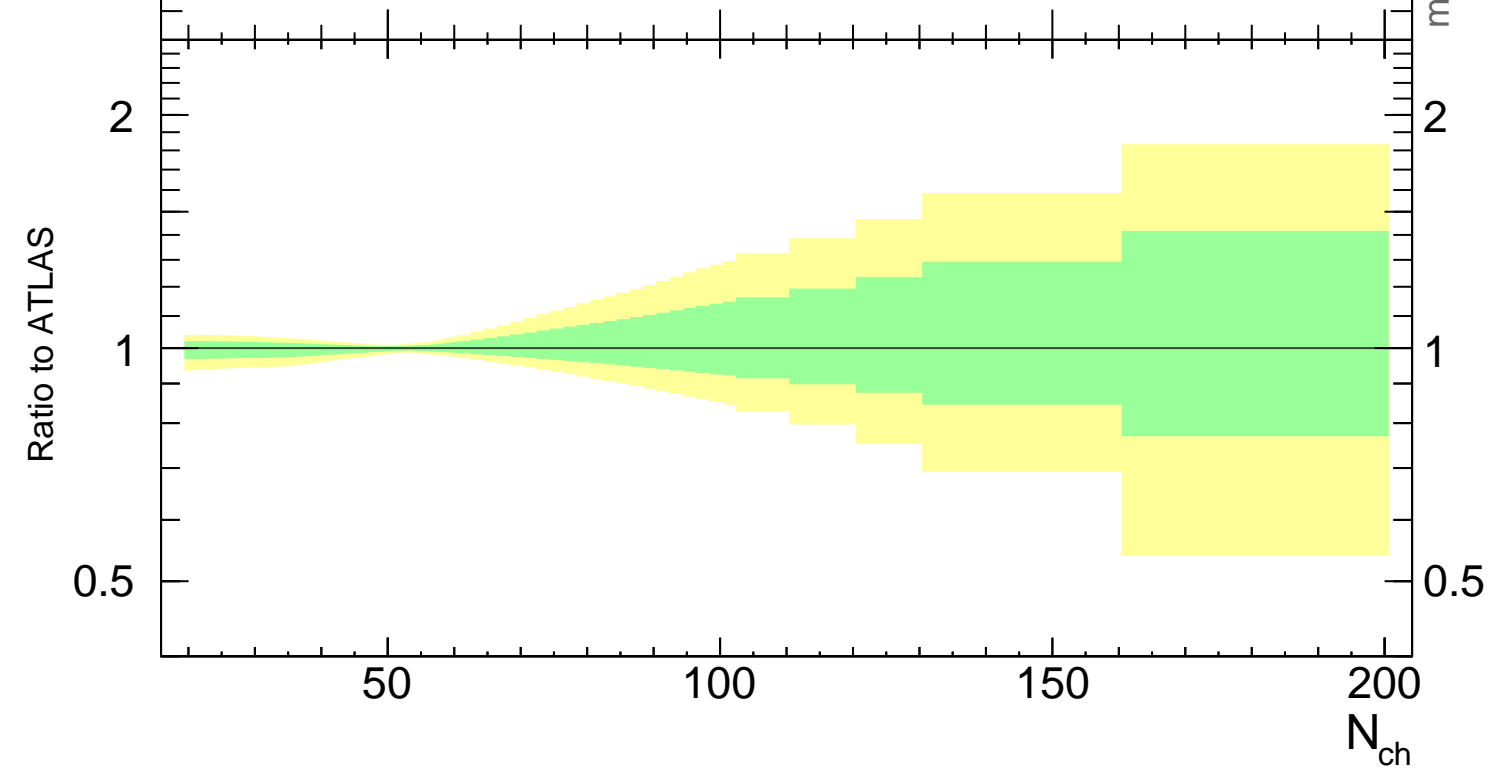

7000 GeV pp

Soft QCD

mcplots.cern.ch [arXiv:1306.3436]