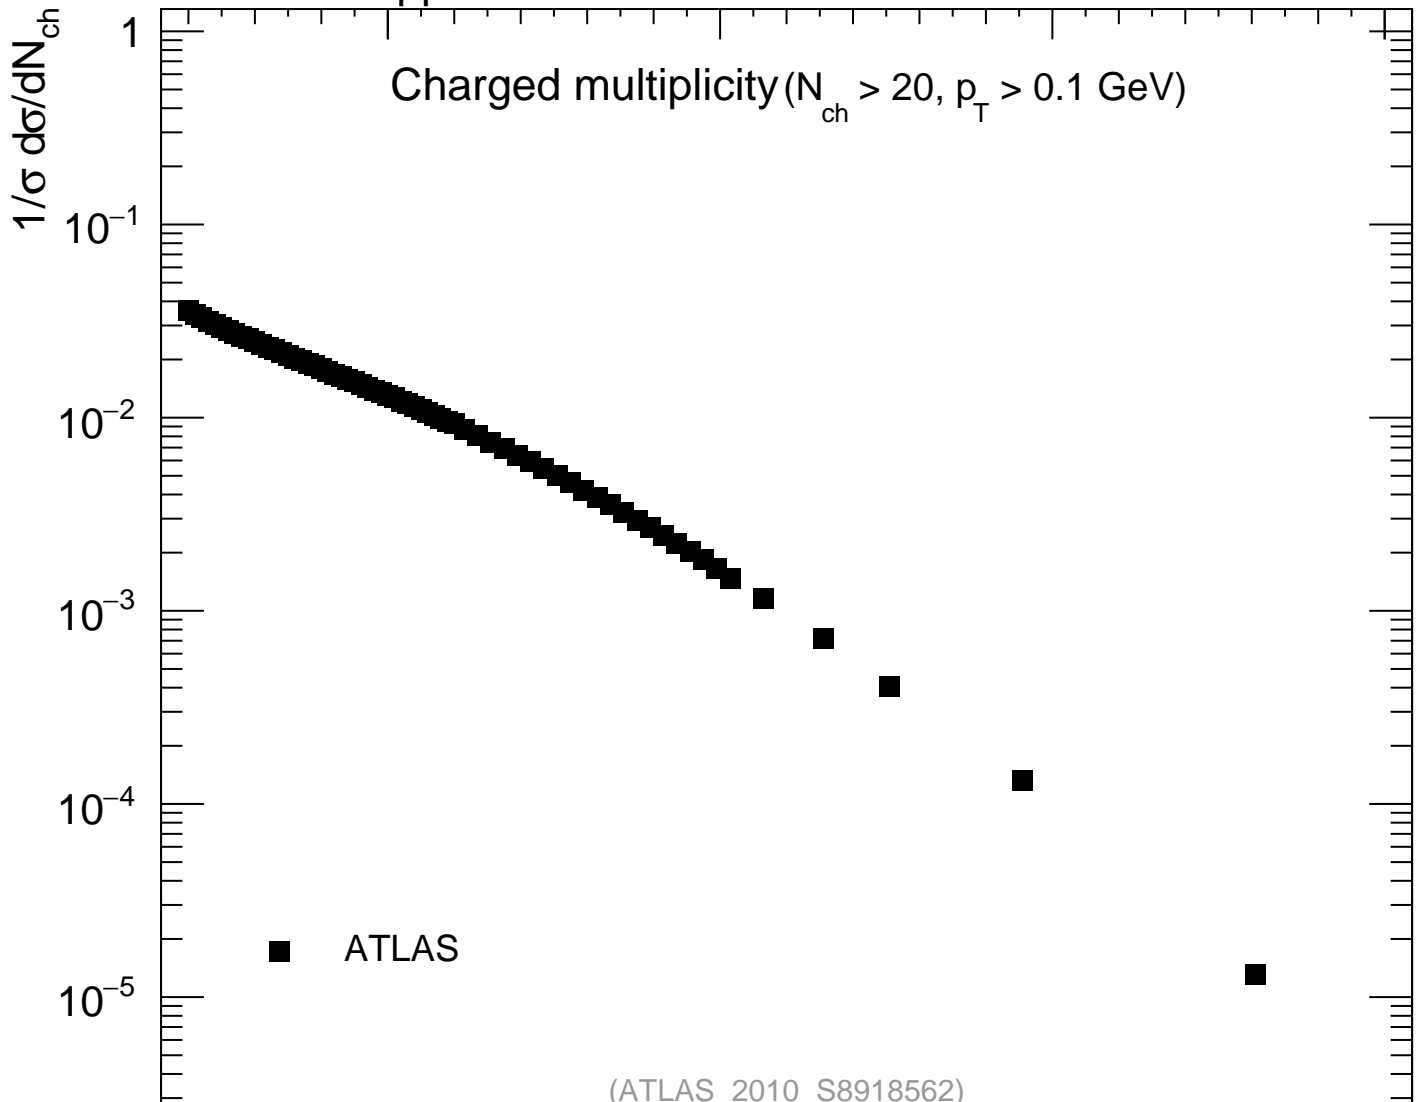

7000 GeV pp

Soft QCD

mcplots.cern.ch [arXiv:1306.3436]