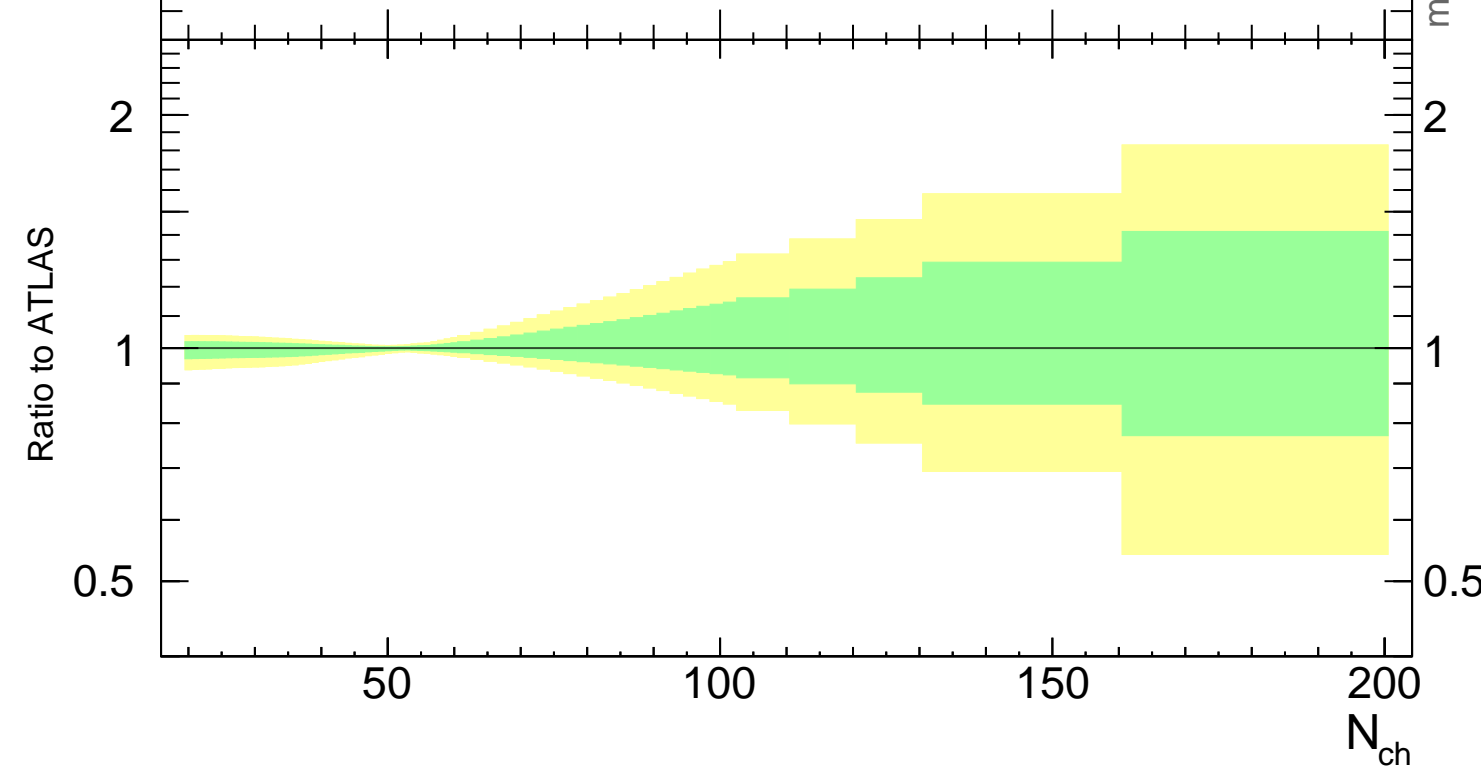

7000 GeV pp

Soft QCD

mcplots.cern.ch [arXiv:1306.3436]