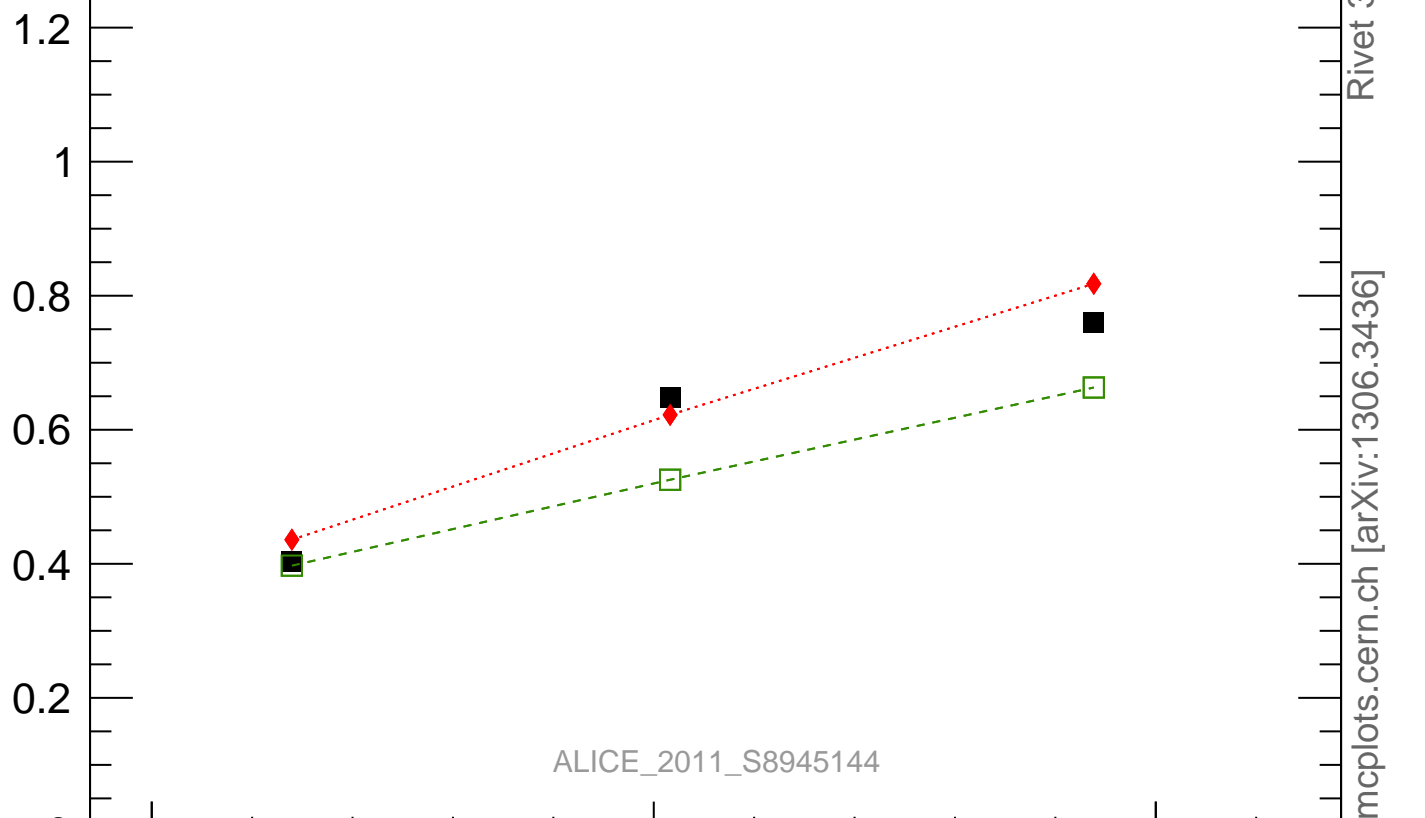

Average Transverse Momentum vs Particle Mass (alice2011-y0.5)

- ALICE
- - □ Herwig 7.2.0 default
- ⋯ ◆ Sherpa 1.4.0 default

Ratio to ALICE