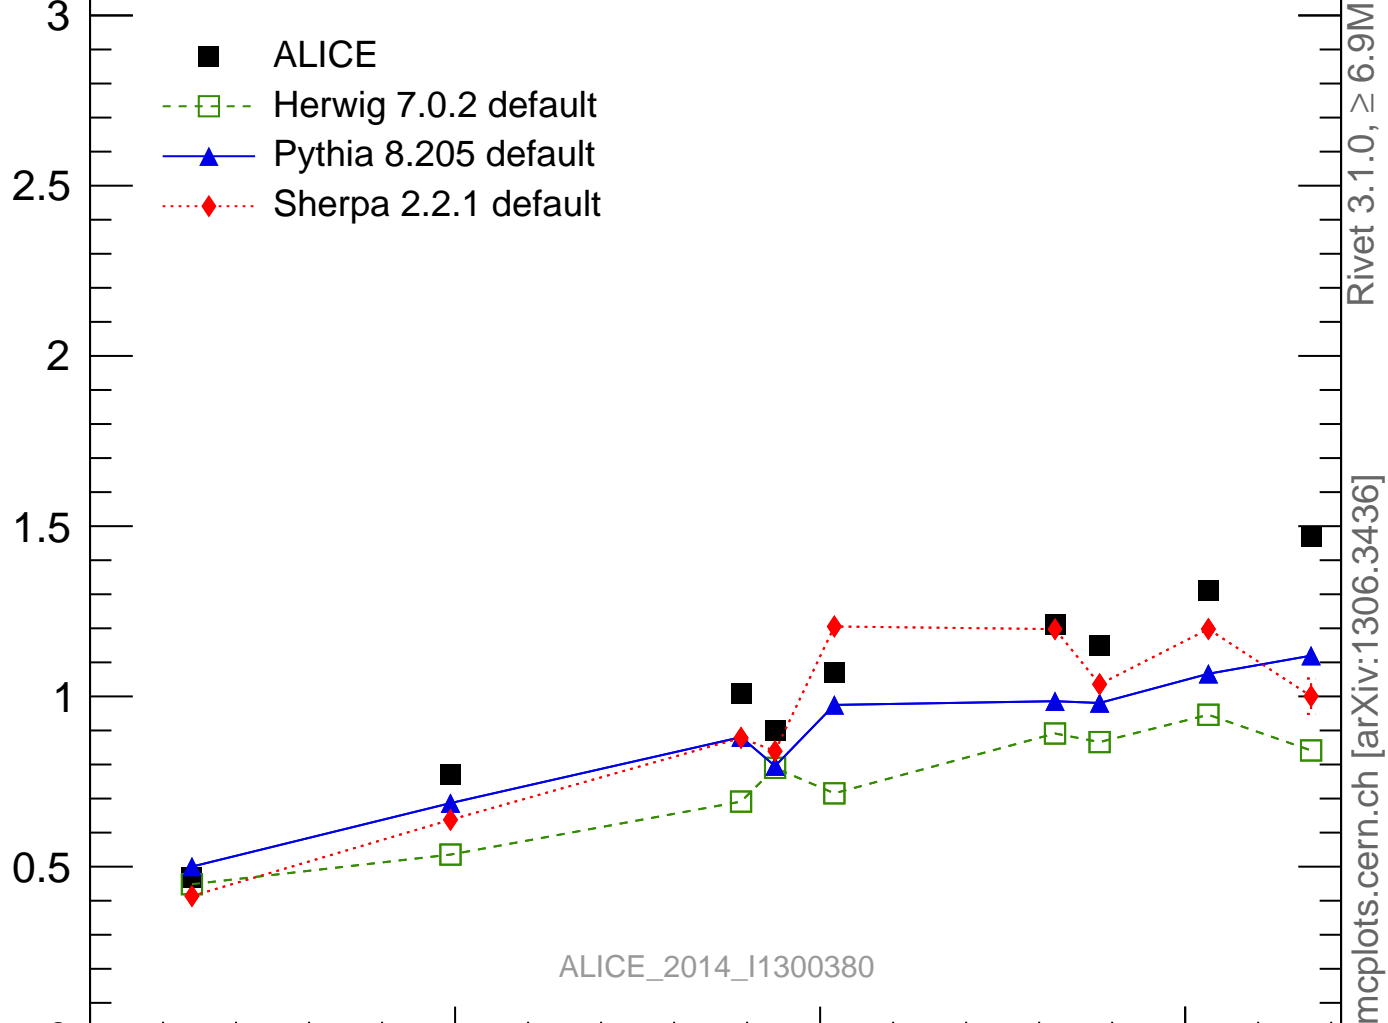

7000 GeV pp

Soft QCD

Average Transverse Momentum vs Particle Mass (alice2015-y0.5)

- ALICE
- Herwig 7.0.2 default
- ▲ Pythia 8.205 default
- ...◆ Sherpa 2.2.1 default

Ratio to ALICE