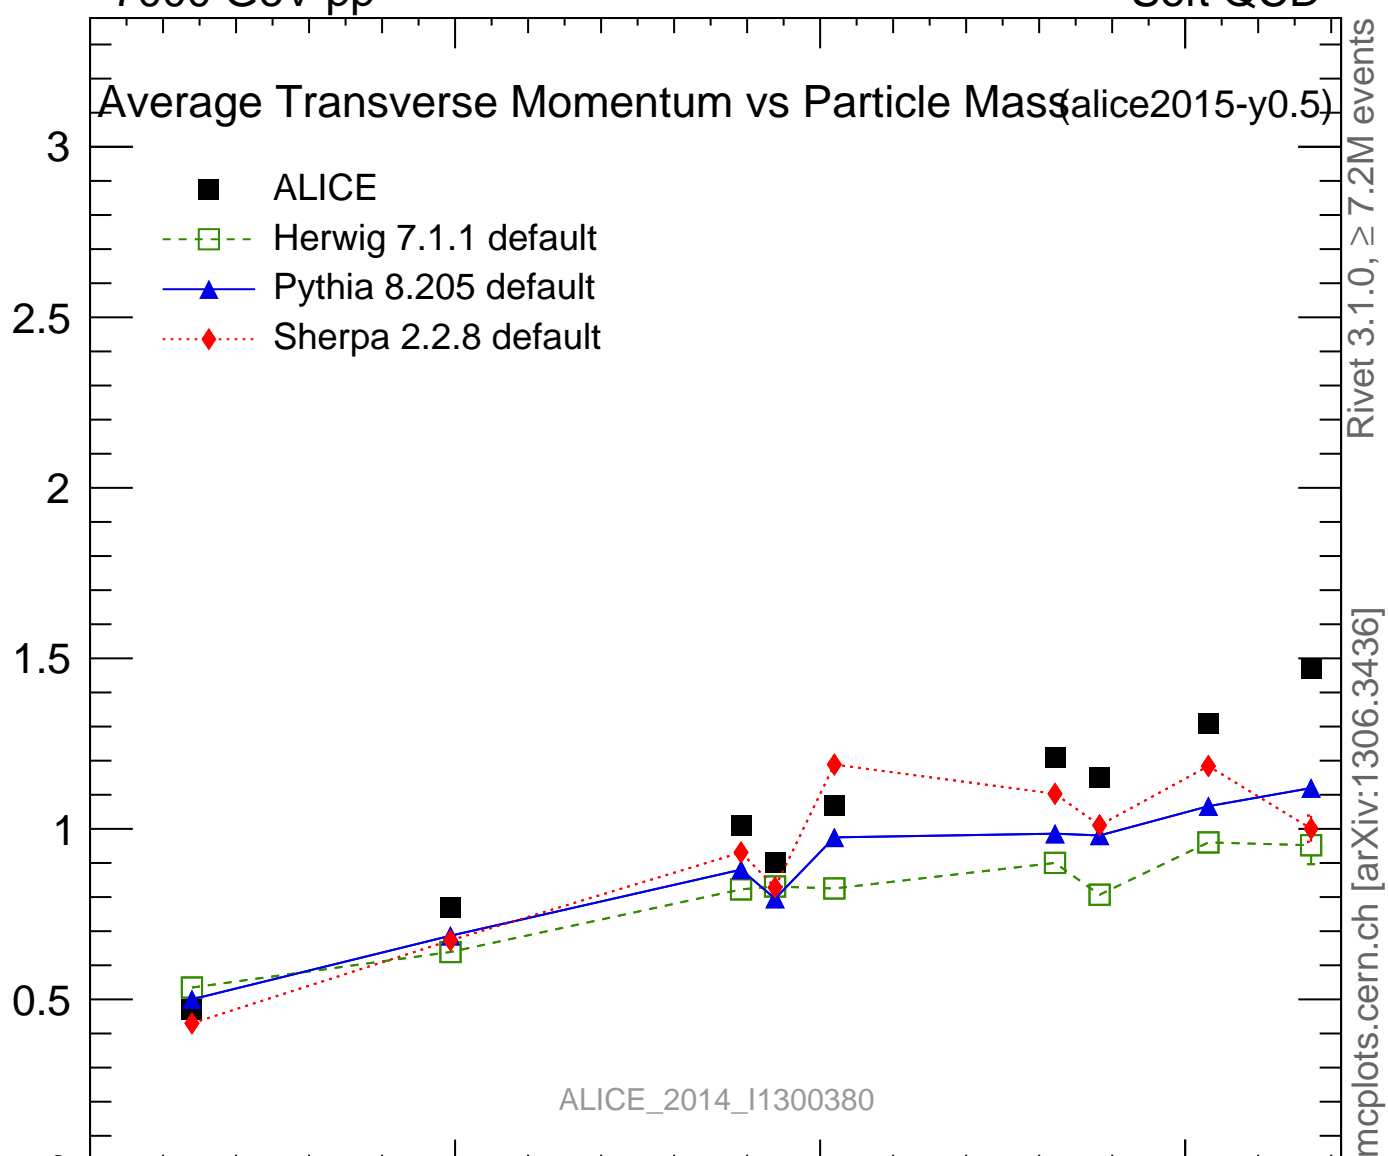

7000 GeV pp

Soft QCD

Average Transverse Momentum vs Particle Mass (alice2015-y0.5)

- ALICE
- Herwig 7.1.1 default
- ▲ Pythia 8.205 default
- ◆ Sherpa 2.2.8 default

Ratio to ALICE