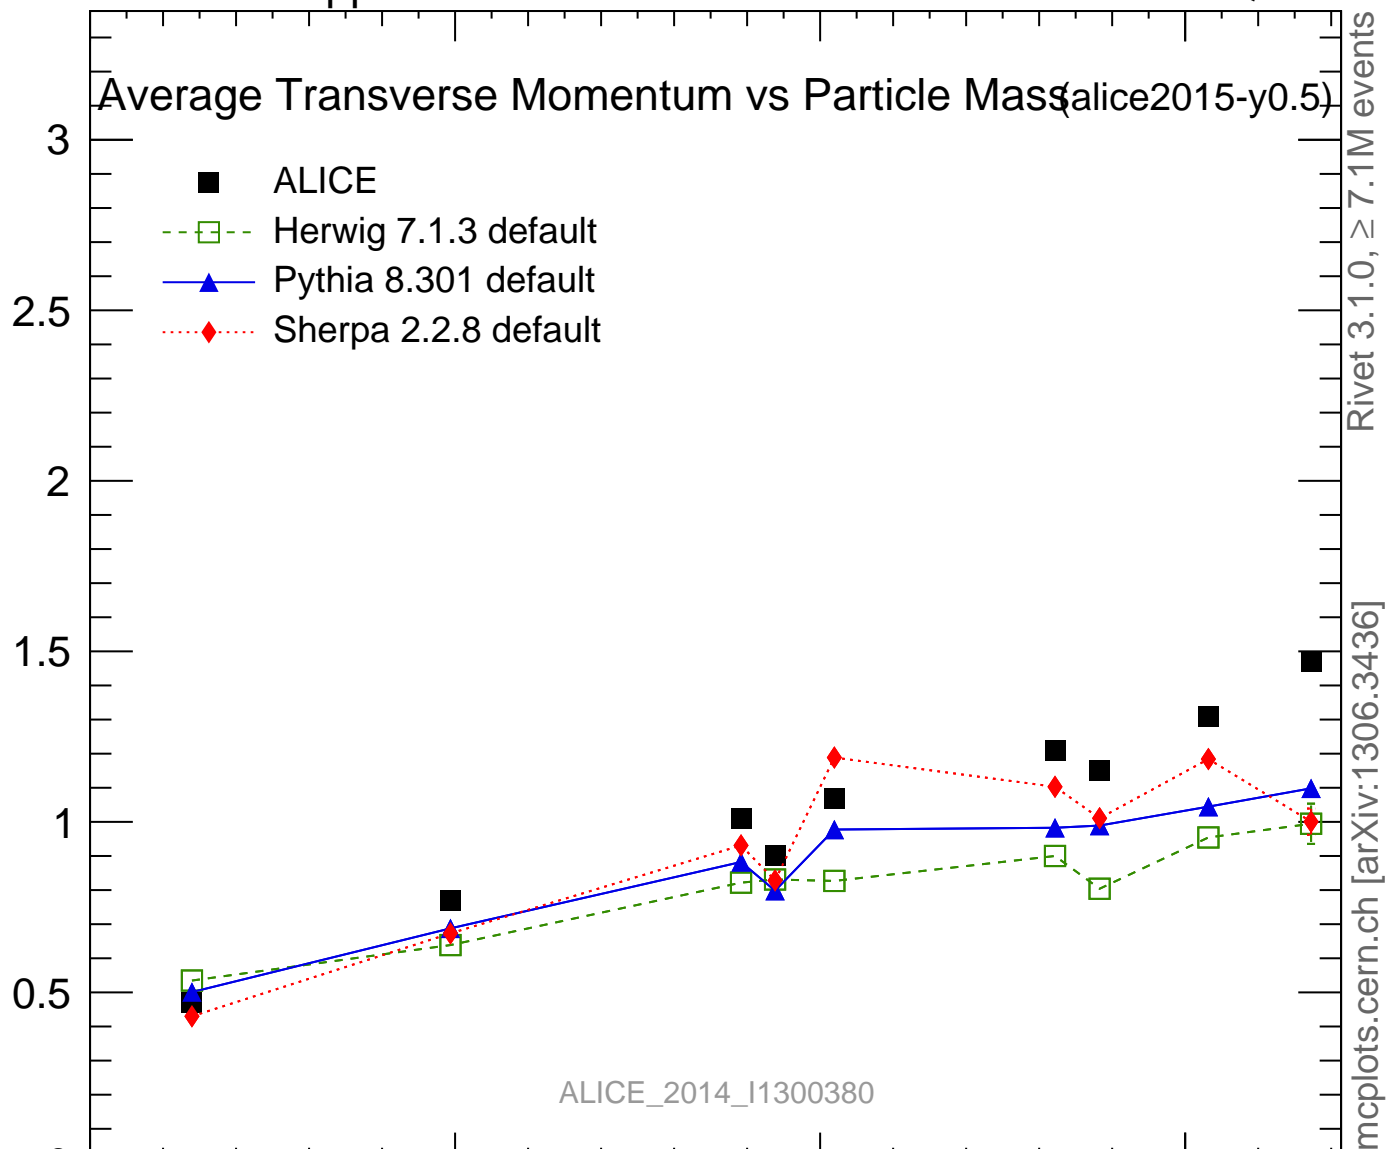

7000 GeV pp

Soft QCD

Average Transverse Momentum vs Particle Mass (alice2015-y0.5)

- ALICE
- Herwig 7.1.3 default
- ▲ Pythia 8.301 default
- ◆ Sherpa 2.2.8 default

Ratio to ALICE