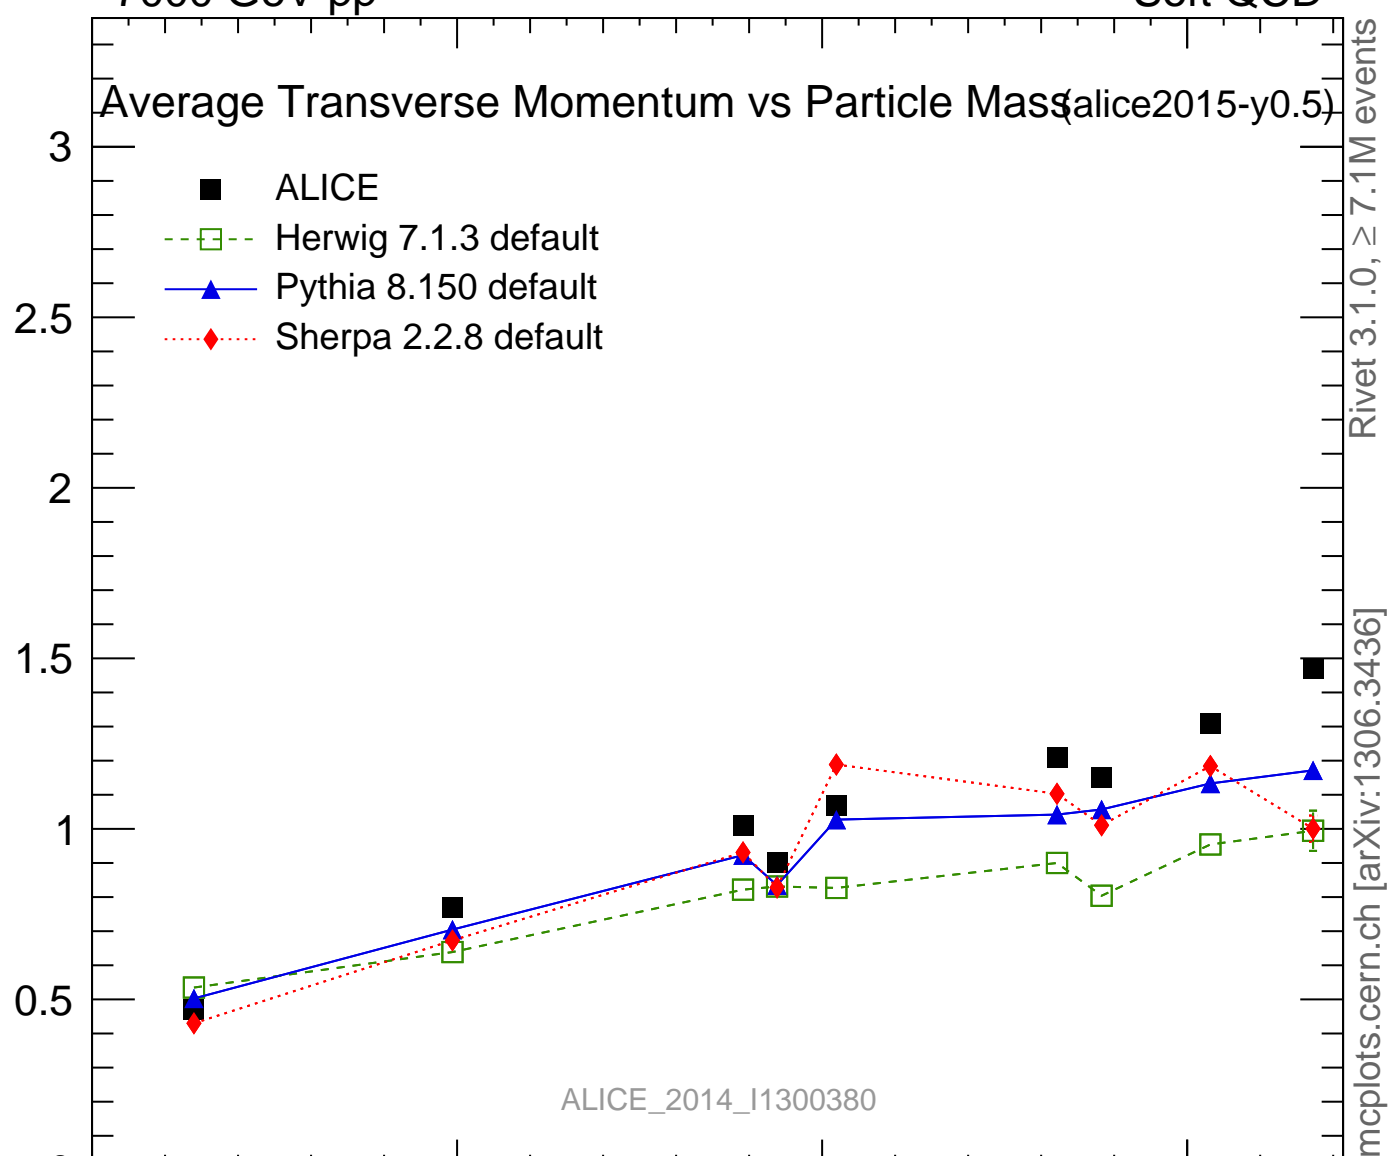

7000 GeV pp

Soft QCD

Average Transverse Momentum vs Particle Mass (alice2015-y0.5)

- ALICE
- - □ Herwig 7.1.3 default
- - ▲ Pythia 8.150 default
- - ◆ Sherpa 2.2.8 default

Ratio to ALICE