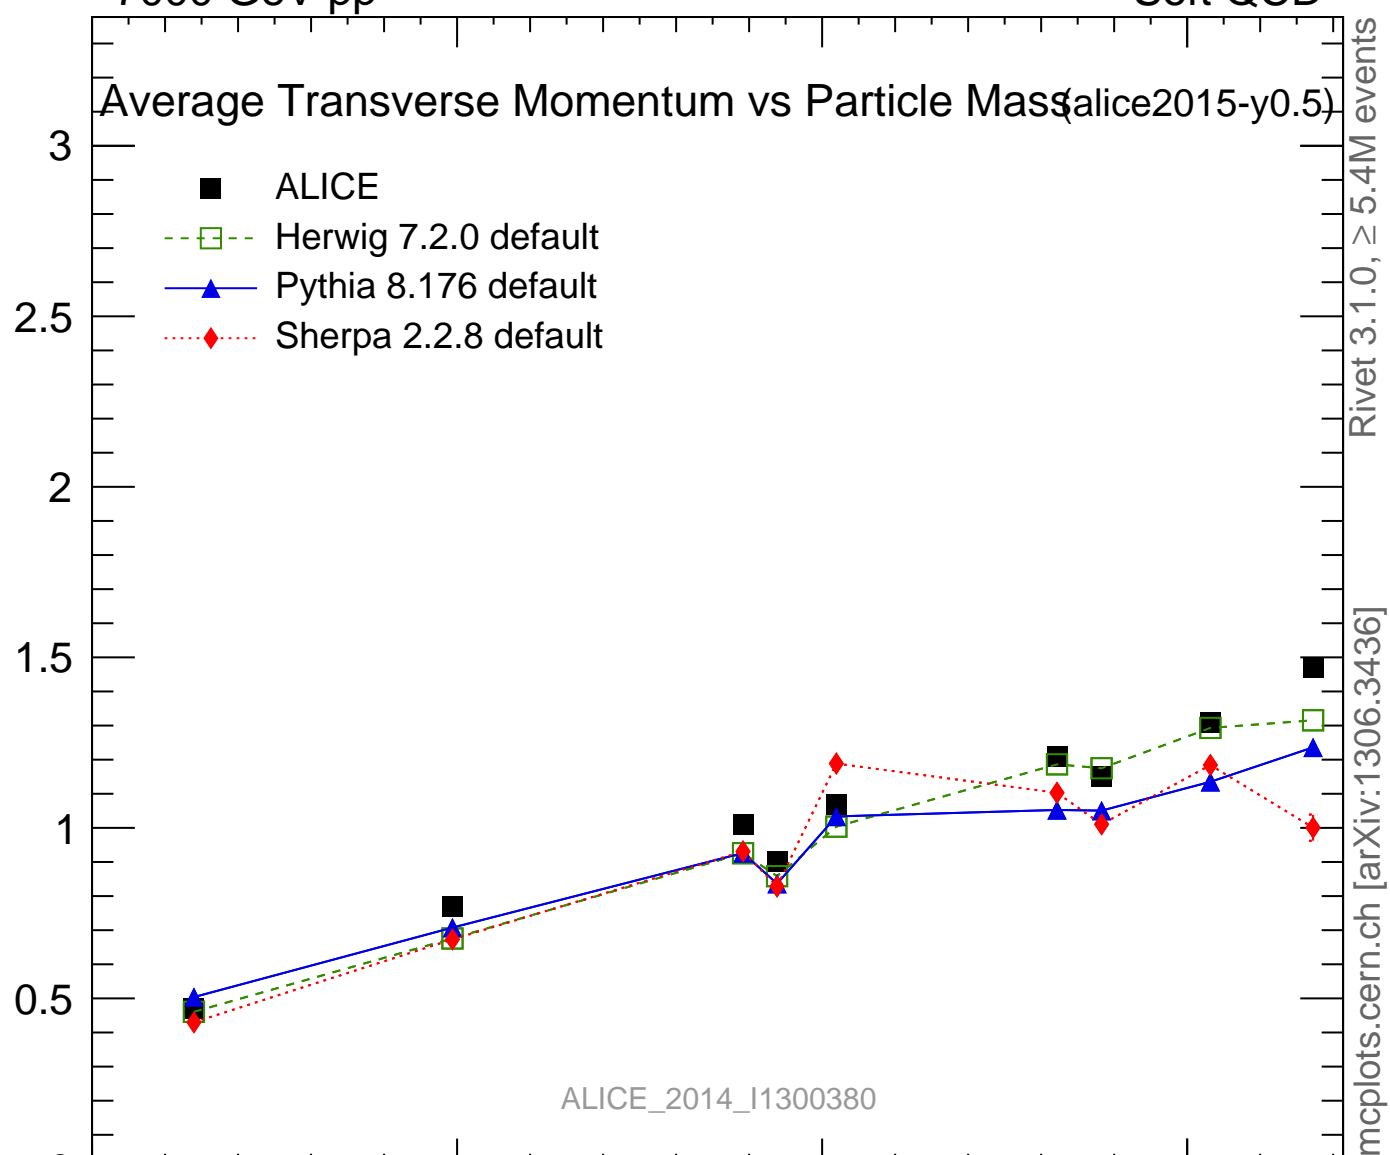

7000 GeV pp

Soft QCD

Average Transverse Momentum vs Particle Mass (alice2015-y0.5)

- ALICE
- Herwig 7.2.0 default
- ▲ Pythia 8.176 default
- ◆ Sherpa 2.2.8 default

Ratio to ALICE