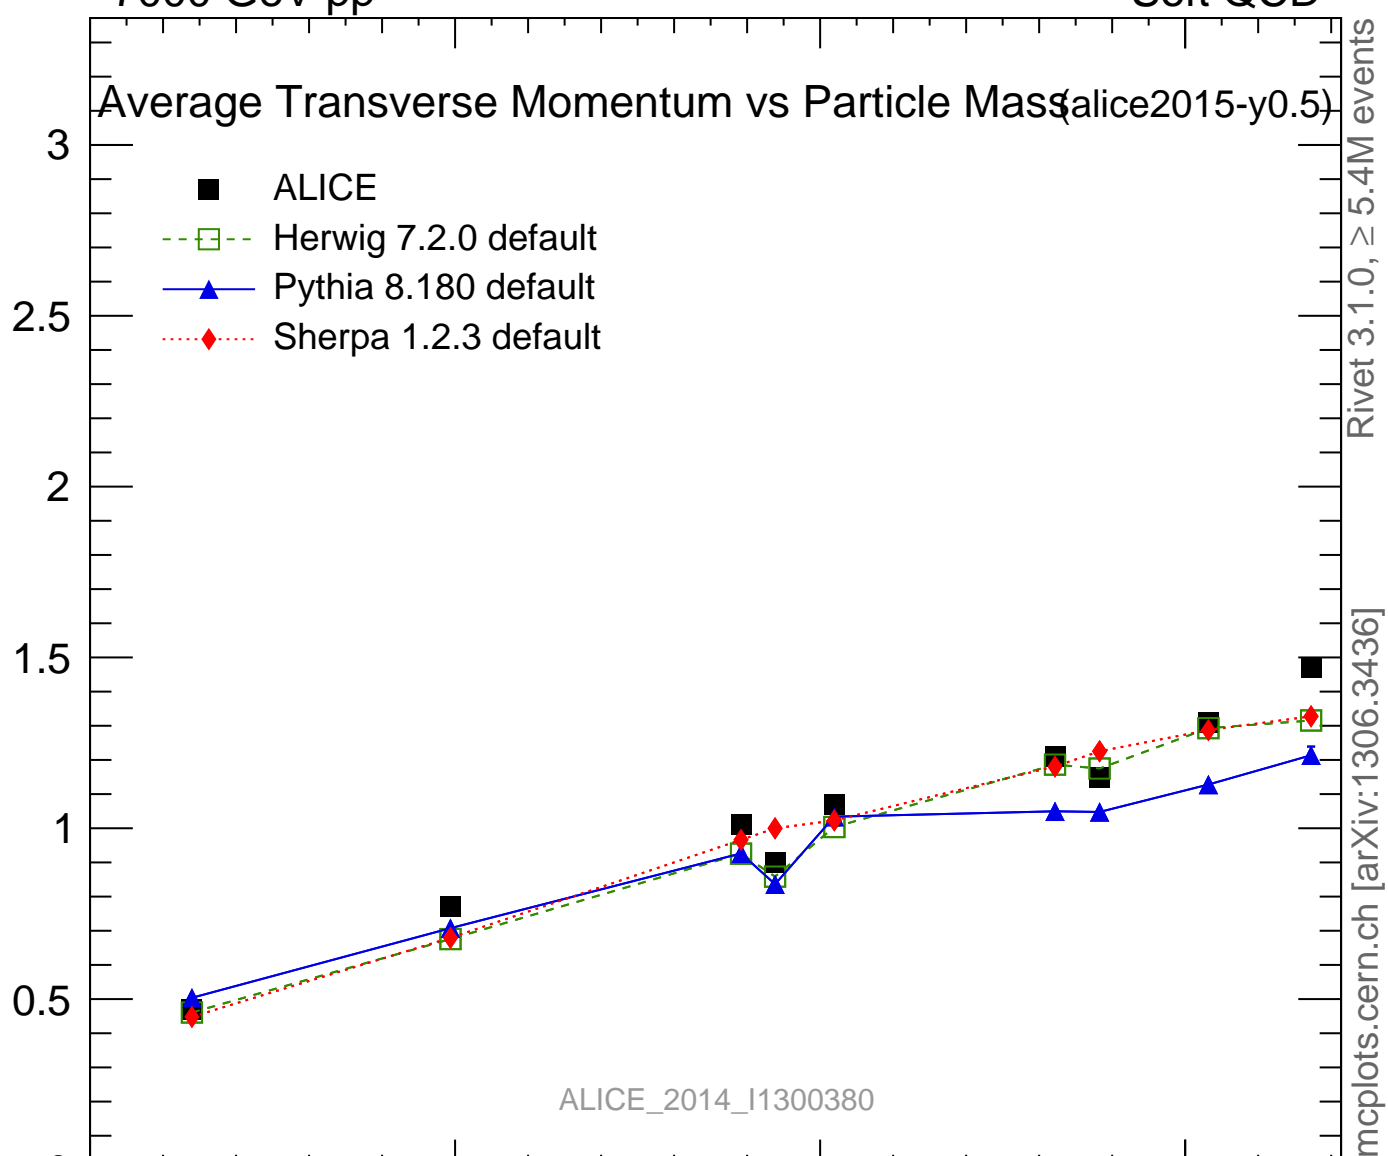

7000 GeV pp

Soft QCD

Average Transverse Momentum vs Particle Mass (alice2015-y0.5)

- ALICE
- Herwig 7.2.0 default
- ▲ Pythia 8.180 default
- ◆ Sherpa 1.2.3 default

Ratio to ALICE